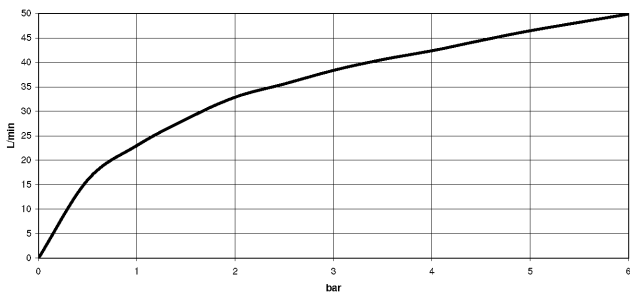

22 900 892

- rosette Ø 55 mm
- hose covering 200mm, for shortening

	Matte Black	22 900 892-33
	Chrome	22 900 892-00
	Brushed Platinum	22 900 892-06
	Platinum	22 900 892-08
	Dark Chrome	22 900 892-19
	Brushed Durabronze (23kt Gold)	22 900 892-28
	Brushed Bronze	22 900 892-42
	Brushed Champagne (22kt Gold)	22 900 892-46
	Champagne (22kt Gold)	22 900 892-47
	Brushed Dark Platinum	22 900 892-99

22 900 892

mm [inches]

**Flow rate chart**

22 900 892

Product version up to 5/27/2021

**Product version from 5/27/2021**

Parts for other finishes can be found here: [Chrome](#)