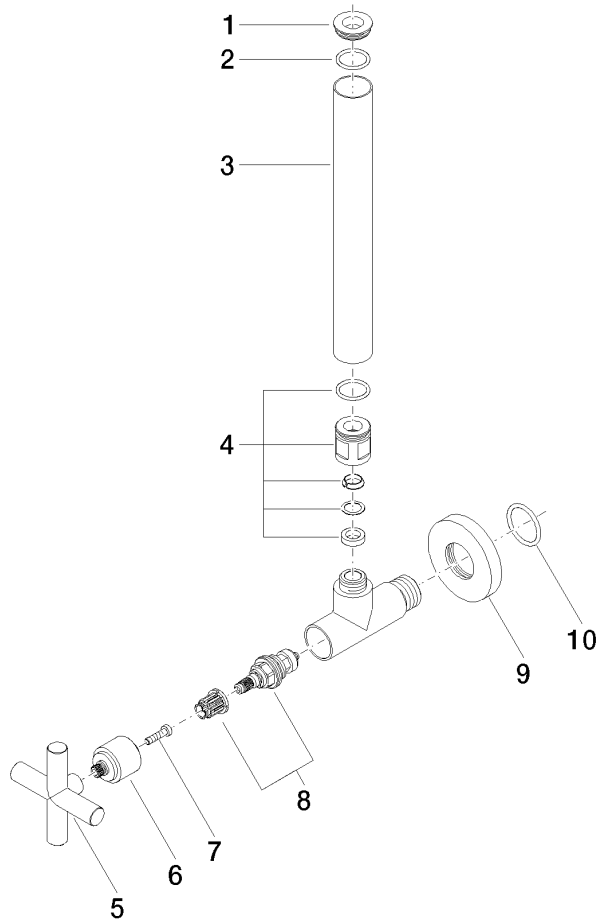

22 900 892

- rosette Ø 55 mm
- hose covering 200mm, for shortening

	Matte Black	22 900 892-33
	Chrome	22 900 892-00
	Brushed Platinum	22 900 892-06
	Platinum	22 900 892-08
	Dark Chrome	22 900 892-19
	Brushed Durabronze (23kt Gold)	22 900 892-28
	Brushed Bronze	22 900 892-42
	Brushed Champagne (22kt Gold)	22 900 892-46
	Champagne (22kt Gold)	22 900 892-47
	Brushed Dark Platinum	22 900 892-99

22 900 892

mm [inches]

**Flow rate chart**

22 900 892

Product version up to 5/27/2021

**Product version from 5/27/2021**

Parts for other finishes can be found here: [Chrome](#)

# TARA Angle valve - Matte Black

TARA

22 900 892

### Product version from 5/27/2021

No.	Item Number	Name	Quantity used	Delivery time
	09 21 22 000-33	nipple	10	30