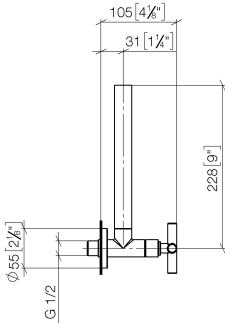

22 900 892

- rosette Ø 55 mm
- hose covering 200mm, for shortening

	Matte Black	22 900 892-33
	Chrome	22 900 892-00
	Brushed Platinum	22 900 892-06
	Platinum	22 900 892-08
	Dark Chrome	22 900 892-19
	Brushed Durabronze (23kt Gold)	22 900 892-28
	Brushed Bronze	22 900 892-42
	Brushed Champagne (22kt Gold)	22 900 892-46
	Champagne (22kt Gold)	22 900 892-47
	Brushed Dark Platinum	22 900 892-99

22 900 892

mm [inches]

**Flow rate chart**

22 900 892

Product version up to 5/27/2021

**Product version from 5/27/2021**

Parts for other finishes can be found here: [Chrome](#)

### Product version from 5/27/2021

No.	Item Number	Name	Quantity used	Delivery time
	09 21 22 000-33	nipple	10	30