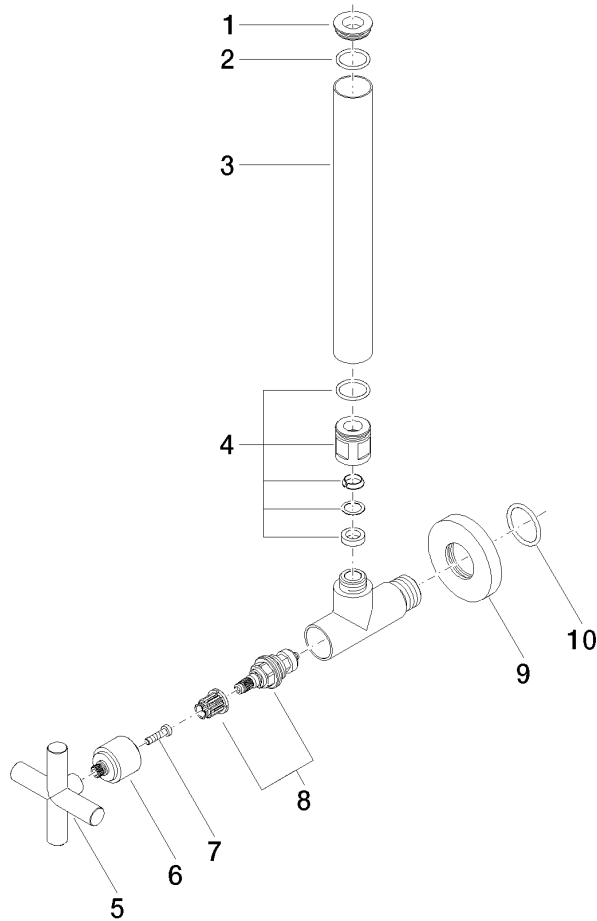

22 900 892

- rosette Ø 55 mm
- hose covering 200mm, for shortening

	Matte Black	22 900 892-33
	Chrome	22 900 892-00
	Brushed Platinum	22 900 892-06
	Platinum	22 900 892-08
	Dark Chrome	22 900 892-19
	Brushed Durabronze (23kt Gold)	22 900 892-28
	Brushed Bronze	22 900 892-42
	Brushed Champagne (22kt Gold)	22 900 892-46
	Champagne (22kt Gold)	22 900 892-47
	Brushed Dark Platinum	22 900 892-99

22 900 892

mm [inches]

Flow rate chart

22 900 892

Product version up to 5/27/2021

Product version from 5/27/2021

Parts for other finishes can be found here: [Chrome](#)

TARA Angle valve - Matte Black

TARA

22 900 892

Spare parts list

Product version up to 5/27/2021

Product version from 5/27/2021

No.	Item Number	Name	Quantity used	Delivery time
	09 21 22 000-33	nipple	10	30