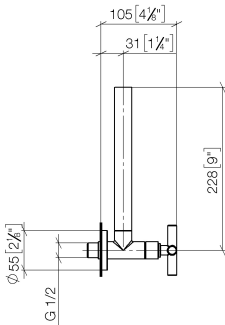

22 900 892

- rosette Ø 55 mm
- hose covering 200mm, for shortening

	Matte Black	22 900 892-33
	Chrome	22 900 892-00
	Brushed Platinum	22 900 892-06
	Platinum	22 900 892-08
	Dark Chrome	22 900 892-19
	Brushed Durabronze (23kt Gold)	22 900 892-28
	Brushed Bronze	22 900 892-42
	Brushed Champagne (22kt Gold)	22 900 892-46
	Champagne (22kt Gold)	22 900 892-47
	Brushed Dark Platinum	22 900 892-99

22 900 892

mm [inches]

Flow rate chart

22 900 892

Product version up to 5/27/2021

Product version from 5/27/2021

Parts for other finishes can be found here: [Chrome](#)

TARA Angle valve - Matte Black

TARA

22 900 892

Spare parts list

Product version up to 5/27/2021

Product version from 5/27/2021

No.	Item Number	Name	Quantity used	Delivery time
	09 21 22 000-33	nipple	10	30