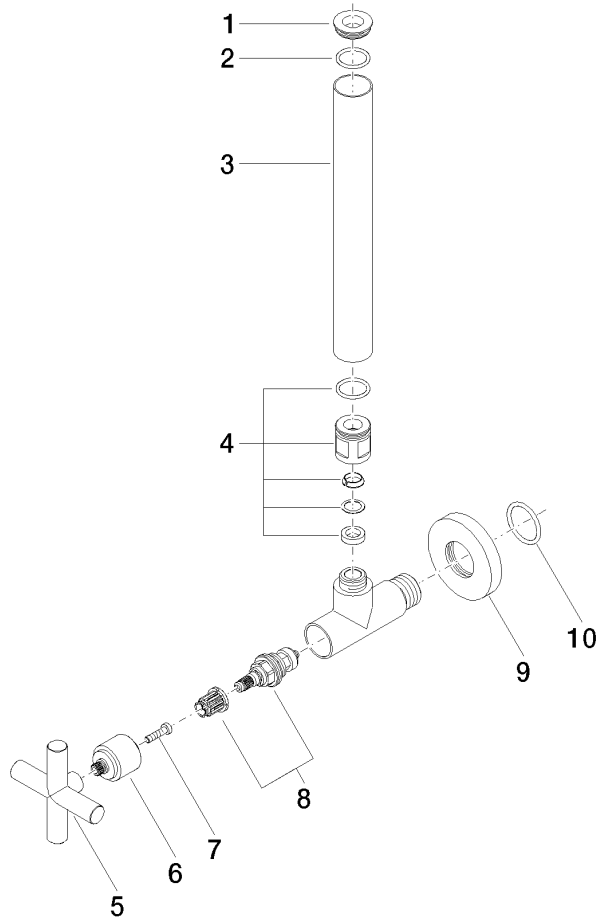

22 900 892

- rosette Ø 55 mm
- hose covering 200mm, for shortening

	Champagne (22kt Gold)	22 900 892-47
	Chrome	22 900 892-00
	Brushed Platinum	22 900 892-06
	Platinum	22 900 892-08
	Dark Chrome	22 900 892-19
	Brushed Durabronze (23kt Gold)	22 900 892-28
	Matte Black	22 900 892-33
	Brushed Bronze	22 900 892-42
	Brushed Champagne (22kt Gold)	22 900 892-46
	Brushed Dark Platinum	22 900 892-99

22 900 892

mm [inches]

Flow rate chart

22 900 892

Product version from 5/27/2021

Parts for other finishes can be found here: [Chrome](#)

Spare parts list

Product version from 5/27/2021