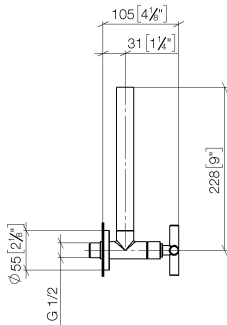

22 900 892

- rosette Ø 55 mm
- hose covering 200mm, for shortening

	Champagne (22kt Gold)	22 900 892-47
	Chrome	22 900 892-00
	Brushed Platinum	22 900 892-06
	Platinum	22 900 892-08
	Dark Chrome	22 900 892-19
	Brushed Durabronze (23kt Gold)	22 900 892-28
	Matte Black	22 900 892-33
	Brushed Bronze	22 900 892-42
	Brushed Champagne (22kt Gold)	22 900 892-46
	Brushed Dark Platinum	22 900 892-99

22 900 892

mm [inches]

Flow rate chart

22 900 892

Product version from 5/27/2021

Parts for other finishes can be found here: [Chrome](#)

Spare parts list

Product version from 5/27/2021