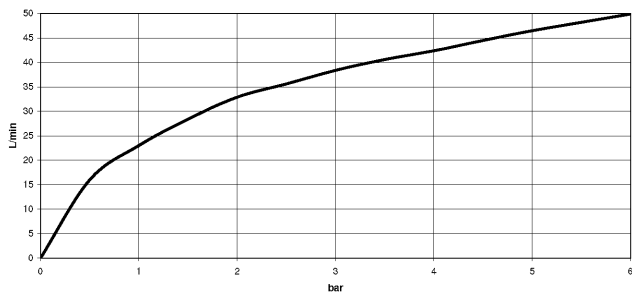

22 900 892

- rosette Ø 55 mm
- hose covering 200mm, for shortening

	Champagne (22kt Gold)	22 900 892-47
	Chrome	22 900 892-00
	Brushed Platinum	22 900 892-06
	Platinum	22 900 892-08
	Dark Chrome	22 900 892-19
	Brushed Durabronze (23kt Gold)	22 900 892-28
	Matte Black	22 900 892-33
	Brushed Bronze	22 900 892-42
	Brushed Champagne (22kt Gold)	22 900 892-46
	Brushed Dark Platinum	22 900 892-99

22 900 892

mm [inches]

Flow rate chart

22 900 892

Product version from 5/27/2021

Parts for other finishes can be found here: [Chrome](#)

Spare parts list

Product version from 5/27/2021