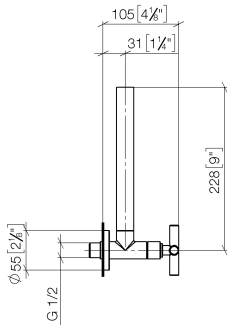

22 900 892

- rosette Ø 55 mm
- hose covering 200mm, for shortening

	Brushed Dark Platinum	22 900 892-99
	Chrome	22 900 892-00
	Brushed Platinum	22 900 892-06
	Platinum	22 900 892-08
	Dark Chrome	22 900 892-19
	Brushed Durabronze (23kt Gold)	22 900 892-28
	Matte Black	22 900 892-33
	Brushed Bronze	22 900 892-42
	Brushed Champagne (22kt Gold)	22 900 892-46
	Champagne (22kt Gold)	22 900 892-47

22 900 892

mm [inches]

Flow rate chart

22 900 892

Product version up to 5/27/2021

Product version from 5/27/2021

Parts for other finishes can be found here: [Chrome](#)

TARA Angle valve - Brushed Dark Platinum

TARA

22 900 892

Spare parts list

Product version up to 5/27/2021

Product version from 5/27/2021

No.	Item Number	Name	Quantity used	Delivery time
	09 21 22 000-99	nipple	10	30