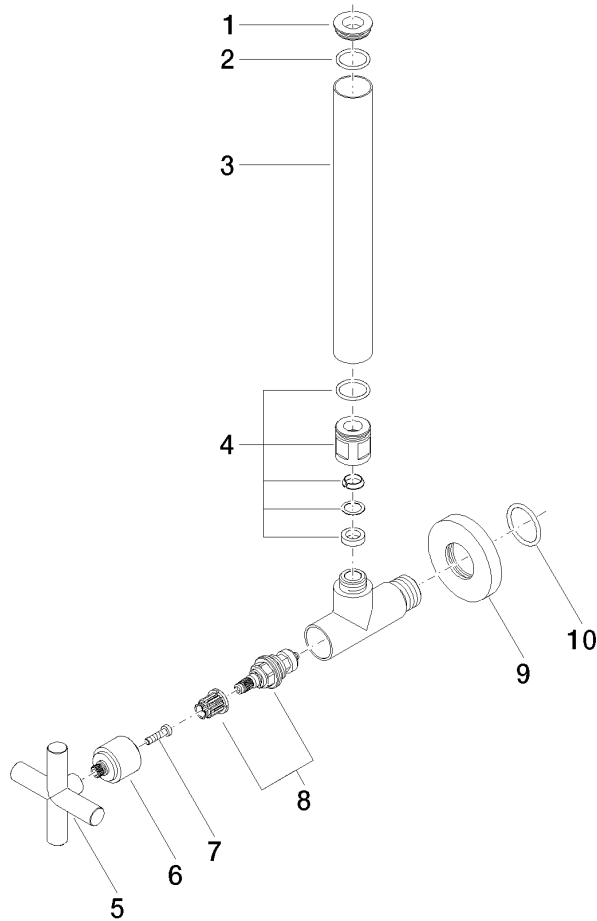

22 900 892

- rosette Ø 55 mm
- hose covering 200mm, for shortening

	Brushed Dark Platinum	22 900 892-99
	Chrome	22 900 892-00
	Brushed Platinum	22 900 892-06
	Platinum	22 900 892-08
	Dark Chrome	22 900 892-19
	Brushed Durabronze (23kt Gold)	22 900 892-28
	Matte Black	22 900 892-33
	Brushed Bronze	22 900 892-42
	Brushed Champagne (22kt Gold)	22 900 892-46
	Champagne (22kt Gold)	22 900 892-47

22 900 892

mm [inches]

Flow rate chart

22 900 892

Product version up to 5/27/2021

Product version from 5/27/2021

Parts for other finishes can be found here: [Chrome](#)

TARA Angle valve - Brushed Dark Platinum

TARA

22 900 892

Spare parts list

Product version up to 5/27/2021

Product version from 5/27/2021

No.	Item Number	Name	Quantity used	Delivery time
	09 21 22 000-99	nipple	10	30