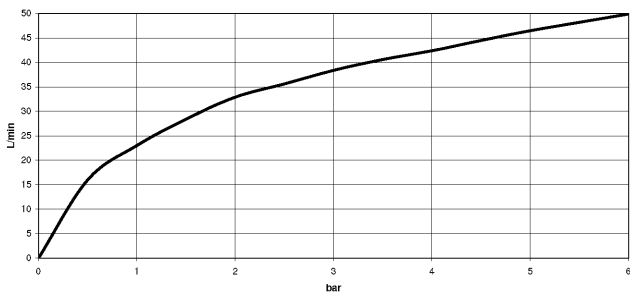

**Angle valve - Chrome**

IMO

22 901 782

- rosette 60 x 60 mm
- hose covering 200mm, for shortening
- 1/2" connection
- WRAS 2205004

Fits: IMO, MEM, CL.1

	Chrome	22 901 782-00
	Brushed Platinum	22 901 782-06
	Platinum	22 901 782-08
	Dark Chrome	22 901 782-19
	Brushed Durabronze (23kt Gold)	22 901 782-28
	Matte Black	22 901 782-33
	Brushed Champagne (22kt Gold)	22 901 782-46
	Champagne (22kt Gold)	22 901 782-47
	Brushed Chrome	22 901 782-93
	Brushed Dark Platinum	22 901 782-99

22 901 782

mm [inches]

**Flow rate chart**

**Codes & Standards**

Scottish Water  
Byelaws

UK Water Supply  
Regulations