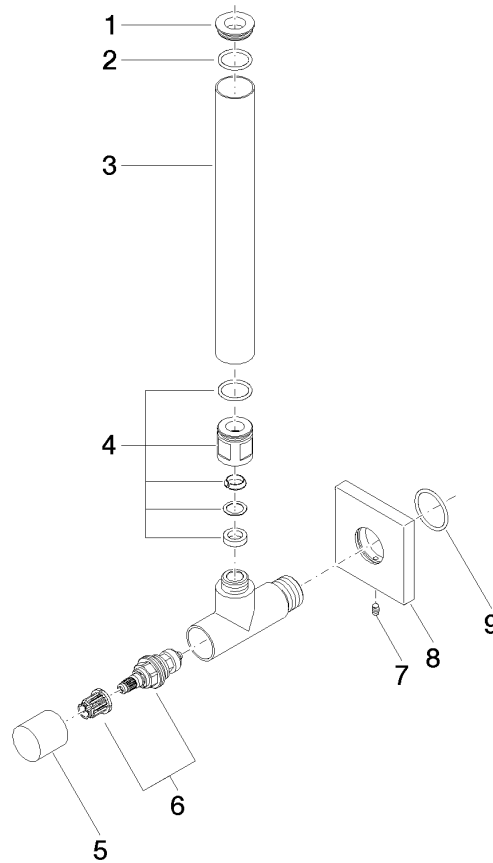

Angle valve - Brushed Platinum

IMO

22 901 782

- rosette 60 x 60 mm
- hose covering 200mm, for shortening
- 1/2" connection
- WRAS 2205004

Fits: IMO, MEM, CL.1

| | | |
|---|--------------------------------|---------------|
|  | Brushed Platinum | 22 901 782-06 |
|  | Chrome | 22 901 782-00 |
|  | Platinum | 22 901 782-08 |
|  | Dark Chrome | 22 901 782-19 |
|  | Brushed Durabronze (23kt Gold) | 22 901 782-28 |
|  | Matte Black | 22 901 782-33 |
|  | Brushed Champagne (22kt Gold) | 22 901 782-46 |
|  | Champagne (22kt Gold) | 22 901 782-47 |
|  | Brushed Chrome | 22 901 782-93 |
|  | Brushed Dark Platinum | 22 901 782-99 |

22 901 782

mm [inches]

Flow rate chart

Codes & Standards

Scottish Water
Byelaws

UK Water Supply
Regulations

Angle valve - Brushed Platinum

IMO

22 901 782

Certificates

WRAS_2205

22 901 782

Product version from 3/10/2014 to 5/27/2021

Product version from 5/27/2021

Parts for other
finishes can be found
here: [Chrome](#)

Angle valve - Brushed Platinum

IMO

22 901 782

Spare parts list

Product version from 3/10/2014 to 5/27/2021

Product version from 5/27/2021

| No. | Item Number | Name | Quantity used | Delivery time |
|-----|-----------------|--------|---------------|---------------|
| | 09 21 22 000-06 | nipple | 9 | 10 |