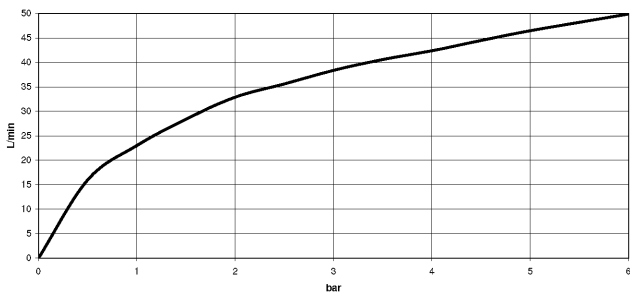

Angle valve - Brushed Platinum

IMO

22 901 782

- rosette 60 x 60 mm
- hose covering 200mm, for shortening
- 1/2" connection
- WRAS 2205004

Fits: IMO, MEM, CL.1

| | | |
|---|--------------------------------|---------------|
|  | Brushed Platinum | 22 901 782-06 |
|  | Chrome | 22 901 782-00 |
|  | Platinum | 22 901 782-08 |
|  | Dark Chrome | 22 901 782-19 |
|  | Brushed Durabronze (23kt Gold) | 22 901 782-28 |
|  | Matte Black | 22 901 782-33 |
|  | Brushed Champagne (22kt Gold) | 22 901 782-46 |
|  | Champagne (22kt Gold) | 22 901 782-47 |
|  | Brushed Chrome | 22 901 782-93 |
|  | Brushed Dark Platinum | 22 901 782-99 |

22 901 782

mm [inches]

Flow rate chart

Codes & Standards

Scottish Water
Byelaws

UK Water Supply
Regulations

Angle valve - Brushed Platinum

IMO