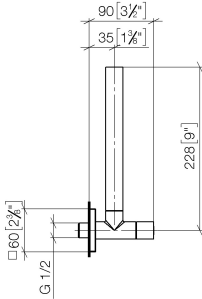

Angle valve - Brushed Platinum

IMO

22 901 782

- rosette 60 x 60 mm
- hose covering 200mm, for shortening
- 1/2" connection
- WRAS 2205004

Fits: IMO, MEM, CL.1

| | | |
|---|--------------------------------|---------------|
|  | Brushed Platinum | 22 901 782-06 |
|  | Chrome | 22 901 782-00 |
|  | Platinum | 22 901 782-08 |
|  | Dark Chrome | 22 901 782-19 |
|  | Brushed Durabronze (23kt Gold) | 22 901 782-28 |
|  | Matte Black | 22 901 782-33 |
|  | Brushed Champagne (22kt Gold) | 22 901 782-46 |
|  | Champagne (22kt Gold) | 22 901 782-47 |
|  | Brushed Chrome | 22 901 782-93 |
|  | Brushed Dark Platinum | 22 901 782-99 |

22 901 782

mm [inches]

Flow rate chart

Codes & Standards

Scottish Water
Byelaws

UK Water Supply
Regulations

Angle valve - Brushed Platinum

IMO

22 901 782

Certificates

WRAS_2205

22 901 782

Product version from 3/10/2014 to 5/27/2021

Product version from 5/27/2021

Parts for other
finishes can be found
here: [Chrome](#)

Angle valve - Brushed Platinum

IMO

22 901 782

Spare parts list

Product version from 3/10/2014 to 5/27/2021

Product version from 5/27/2021

| No. | Item Number | Name | Quantity used | Delivery time |
|-----|-----------------|--------|---------------|---------------|
| | 09 21 22 000-06 | nipple | 9 | 10 |