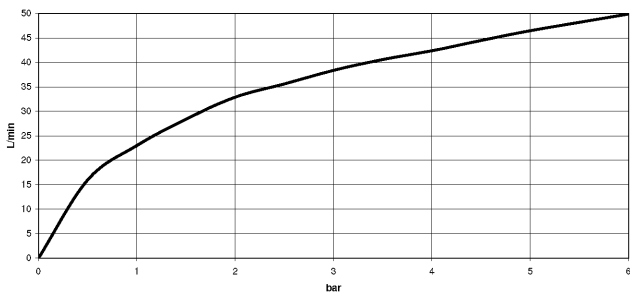

**Angle valve - Platinum**

IMO

22 901 782

- rosette 60 x 60 mm
- hose covering 200mm, for shortening
- 1/2" connection
- WRAS 2205004

Fits: IMO, MEM, CL.1

	Platinum	22 901 782-08
	Chrome	22 901 782-00
	Brushed Platinum	22 901 782-06
	Dark Chrome	22 901 782-19
	Brushed Durabross (23kt Gold)	22 901 782-28
	Matte Black	22 901 782-33
	Brushed Champagne (22kt Gold)	22 901 782-46
	Champagne (22kt Gold)	22 901 782-47
	Brushed Chrome	22 901 782-93
	Brushed Dark Platinum	22 901 782-99

22 901 782

mm [inches]

Flow rate chart

Codes & Standards

Scottish Water  
Byelaws

UK Water Supply  
Regulations