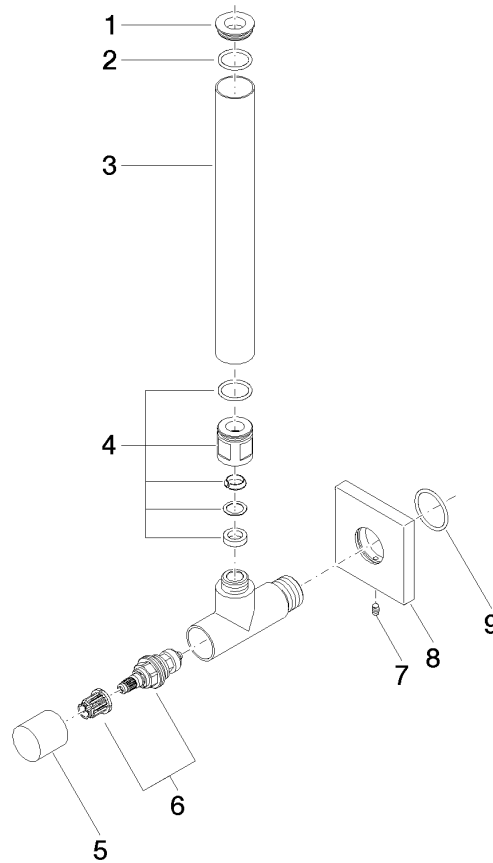

22 901 782

Product version from 3/10/2014 to 5/27/2021

Product version from 5/27/2021

Parts for other
finishes can be found
here: [Chrome](#)