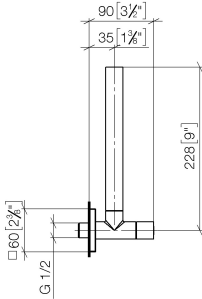

**Angle valve - Platinum**

IMO

22 901 782

- rosette 60 x 60 mm
- hose covering 200mm, for shortening
- 1/2" connection
- WRAS 2205004

Fits: IMO, MEM, CL.1

	Platinum	22 901 782-08
	Chrome	22 901 782-00
	Brushed Platinum	22 901 782-06
	Dark Chrome	22 901 782-19
	Brushed Durabross (23kt Gold)	22 901 782-28
	Matte Black	22 901 782-33
	Brushed Champagne (22kt Gold)	22 901 782-46
	Champagne (22kt Gold)	22 901 782-47
	Brushed Chrome	22 901 782-93
	Brushed Dark Platinum	22 901 782-99

22 901 782

mm [inches]

Flow rate chart

Codes & Standards

Scottish Water  
Byelaws

UK Water Supply  
Regulations

#### Product version from 5/27/2021

No.	Item Number	Name	Quantity used	Delivery time
	09 21 22 000-08	nipple	9	40