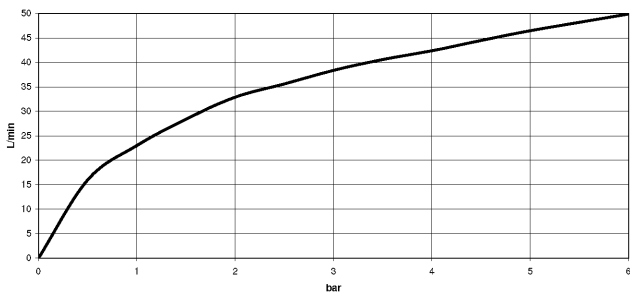

Angle valve - Dark Chrome

IMO

22 901 782

- rosette 60 x 60 mm
- hose covering 200mm, for shortening
- 1/2" connection
- WRAS 2205004

Fits: IMO, MEM, CL.1

	Dark Chrome	22 901 782-19
	Chrome	22 901 782-00
	Brushed Platinum	22 901 782-06
	Platinum	22 901 782-08
	Brushed Durabross (23kt Gold)	22 901 782-28
	Matte Black	22 901 782-33
	Brushed Champagne (22kt Gold)	22 901 782-46
	Champagne (22kt Gold)	22 901 782-47
	Brushed Chrome	22 901 782-93
	Brushed Dark Platinum	22 901 782-99

22 901 782

mm [inches]

Flow rate chart

Codes & Standards

Scottish Water
Byelaws

UK Water Supply
Regulations

Angle valve - Dark Chrome

IMO