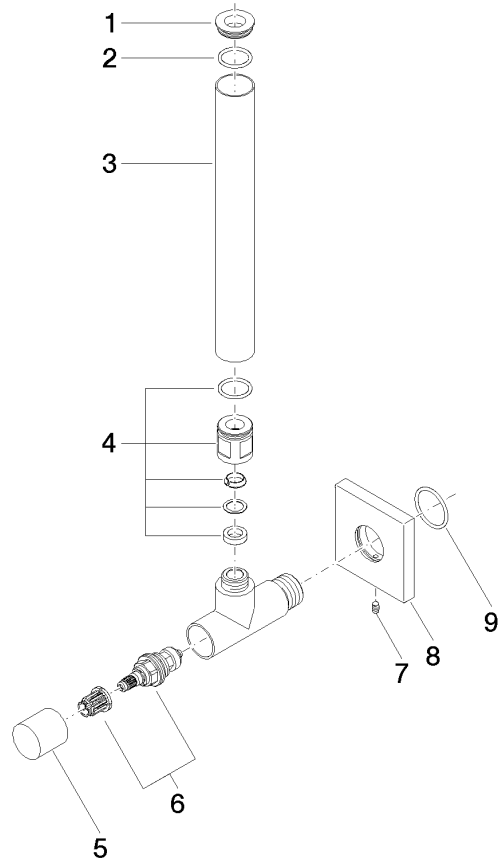

22 901 782

Parts for other
finishes can be found
here: [Chrome](#)