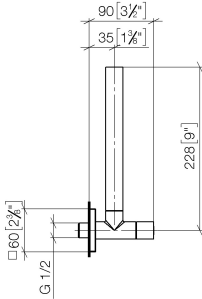

Angle valve - Dark Chrome

IMO

22 901 782

- rosette 60 x 60 mm
- hose covering 200mm, for shortening
- 1/2" connection
- WRAS 2205004

Fits: IMO, MEM, CL.1

	Dark Chrome	22 901 782-19
	Chrome	22 901 782-00
	Brushed Platinum	22 901 782-06
	Platinum	22 901 782-08
	Brushed Durabross (23kt Gold)	22 901 782-28
	Matte Black	22 901 782-33
	Brushed Champagne (22kt Gold)	22 901 782-46
	Champagne (22kt Gold)	22 901 782-47
	Brushed Chrome	22 901 782-93
	Brushed Dark Platinum	22 901 782-99

22 901 782

mm [inches]

Flow rate chart

Codes & Standards

Scottish Water
Byelaws

UK Water Supply
Regulations

Angle valve - Dark Chrome

IMO