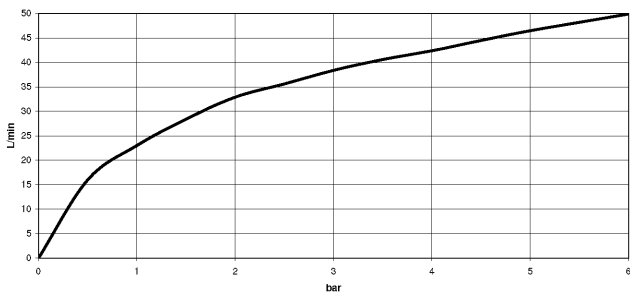

22 901 782

- rosette 60 x 60 mm
- hose covering 200mm, for shortening
- 1/2" connection
- WRAS 2205004

Fits: IMO, MEM, CL.1

	Matte Black	22 901 782-33
	Chrome	22 901 782-00
	Brushed Platinum	22 901 782-06
	Platinum	22 901 782-08
	Dark Chrome	22 901 782-19
	Brushed Durabross (23kt Gold)	22 901 782-28
	Brushed Champagne (22kt Gold)	22 901 782-46
	Champagne (22kt Gold)	22 901 782-47
	Brushed Chrome	22 901 782-93
	Brushed Dark Platinum	22 901 782-99

22 901 782

mm [inches]

**Flow rate chart**

**Codes & Standards**

Scottish Water  
Byelaws

UK Water Supply  
Regulations