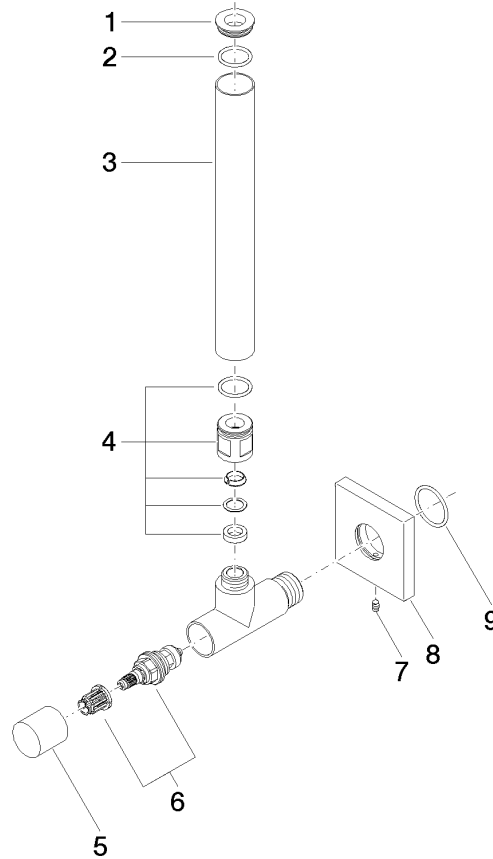

**Angle valve - Brushed Champagne (22kt Gold)**

IMO

22 901 782

- rosette 60 x 60 mm
- hose covering 200mm, for shortening
- 1/2" connection
- WRAS 2205004

Fits: IMO, MEM, CL.1

	Brushed Champagne (22kt Gold)	22 901 782-46
	Chrome	22 901 782-00
	Brushed Platinum	22 901 782-06
	Platinum	22 901 782-08
	Dark Chrome	22 901 782-19
	Brushed Durabronze (23kt Gold)	22 901 782-28
	Matte Black	22 901 782-33
	Champagne (22kt Gold)	22 901 782-47
	Brushed Chrome	22 901 782-93
	Brushed Dark Platinum	22 901 782-99

22 901 782

mm [inches]

Flow rate chart

Codes & Standards

Scottish Water  
Byelaws

UK Water Supply  
Regulations

## Angle valve - Brushed Champagne (22kt Gold)

---

IMO

22 901 782