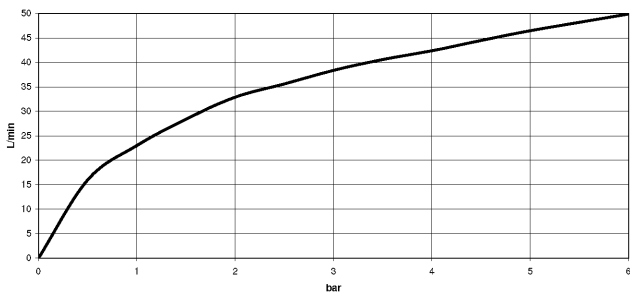

**Angle valve - Brushed Champagne (22kt Gold)**

IMO

22 901 782

- rosette 60 x 60 mm
- hose covering 200mm, for shortening
- 1/2" connection
- WRAS 2205004

Fits: IMO, MEM, CL.1

	Brushed Champagne (22kt Gold)	22 901 782-46
	Chrome	22 901 782-00
	Brushed Platinum	22 901 782-06
	Platinum	22 901 782-08
	Dark Chrome	22 901 782-19
	Brushed Durabronze (23kt Gold)	22 901 782-28
	Matte Black	22 901 782-33
	Champagne (22kt Gold)	22 901 782-47
	Brushed Chrome	22 901 782-93
	Brushed Dark Platinum	22 901 782-99

22 901 782

mm [inches]

Flow rate chart

Codes & Standards

Scottish Water  
Byelaws

UK Water Supply  
Regulations