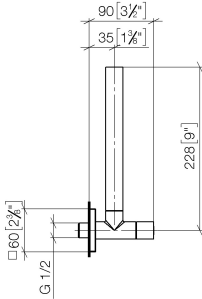

**Angle valve - Brushed Champagne (22kt Gold)**

IMO

22 901 782

- rosette 60 x 60 mm
- hose covering 200mm, for shortening
- 1/2" connection
- WRAS 2205004

Fits: IMO, MEM, CL.1

	Brushed Champagne (22kt Gold)	22 901 782-46
	Chrome	22 901 782-00
	Brushed Platinum	22 901 782-06
	Platinum	22 901 782-08
	Dark Chrome	22 901 782-19
	Brushed Durabronze (23kt Gold)	22 901 782-28
	Matte Black	22 901 782-33
	Champagne (22kt Gold)	22 901 782-47
	Brushed Chrome	22 901 782-93
	Brushed Dark Platinum	22 901 782-99

22 901 782

mm [inches]

Flow rate chart

Codes & Standards

Scottish Water  
Byelaws

UK Water Supply  
Regulations