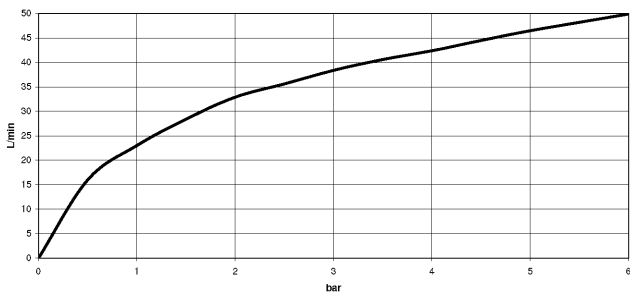

Angle valve - Champagne (22kt Gold)

IMO

22 901 782

- rosette 60 x 60 mm
- hose covering 200mm, for shortening
- 1/2" connection
- WRAS 2205004

Fits: IMO, MEM, CL.1

	Champagne (22kt Gold)	22 901 782-47
	Chrome	22 901 782-00
	Brushed Platinum	22 901 782-06
	Platinum	22 901 782-08
	Dark Chrome	22 901 782-19
	Brushed Durabronze (23kt Gold)	22 901 782-28
	Matte Black	22 901 782-33
	Brushed Champagne (22kt Gold)	22 901 782-46
	Brushed Chrome	22 901 782-93
	Brushed Dark Platinum	22 901 782-99

22 901 782

mm [inches]

Flow rate chart

Codes & Standards

Scottish Water
Byelaws

UK Water Supply
Regulations

Angle valve - Champagne (22kt Gold)

IMO