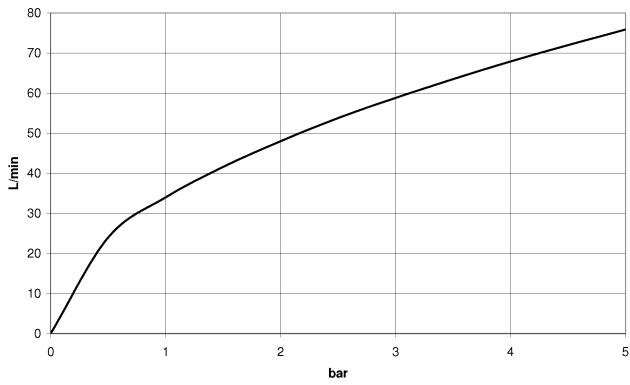

mm [inches]

**Flow rate chart**

**Codes & Standards**

EN 1717

Scottish Water  
Byelaws

UK Water Supply  
Regulations