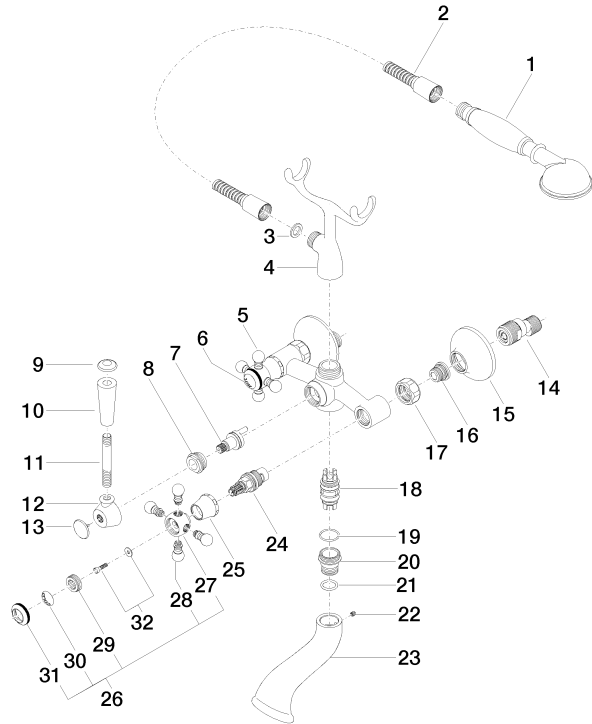

MADISON Bath mixer for wall mounting with hand shower set - Chrome

25 023 360

MADISON Bath mixer for wall mounting with hand shower set - Chrome

25 023 360

Spare parts list

No.	Item Number	Name	Quantity used	Delivery time
1	28 002 970-00	MADISON Metal hand shower with porcelain insert (white) - Chrome	1	10
2	28 104 970-00	Metal shower hose 1/2" x 1/2" x 1250 mm - Chrome	1	2
3	90 14 20 002 00 90	seal	1	2
4	04 17 20 010 00-00	holder	1	10
5	04 20 36 002 07-00	handle (hot)	1	10
6	09 26 01 011 90	accessories	1	2
7	90 15 01 001 00 90	diverter	1	2
8	09 23 10 007 90	nut	1	2
9	09 30 30 062-00	screw	1	10
10	11 170 370-00	MADISON Lever insert - Chrome	1	10
11	09 28 22 013 90	pipe	1	2
12	09 18 20 011-00	base	1	10
13	09 30 30 064-00	screw	1	10
14	04 11 04 030 00 90	connection	2	2
15	09 27 39 010-00	rosette	2	10
16	04 29 05 014 00 90	nipple	2	2
17	09 23 30 010-00	nut	2	10
18	90 21 10 010 00 90	insert	1	2
19	90 14 10 056 00 90	seal	1	2
20	09 24 03 123 20 90	nipple	1	2
21	09 14 10 022 90	seal	1	2
22	90 31 11 030 00 90	pin	1	2
23	09 11 06 033 20-00	spout	1	10
24	90 90 03 131 00 90	top	2	2
25	09 21 02 055-00	cover	2	10
26	04 20 36 002 06-00	handle (cold)	1	10
27	09 20 36 002-00	handle	2	10
28	09 20 36 004-00	handle	8	10
29	09 20 83 006 90	handle	2	2
30	09 26 01 010 90	accessories	1	2
31	09 20 36 005-00	handle	2	10
32	04 30 30 029 00 90	fixing set	2	2