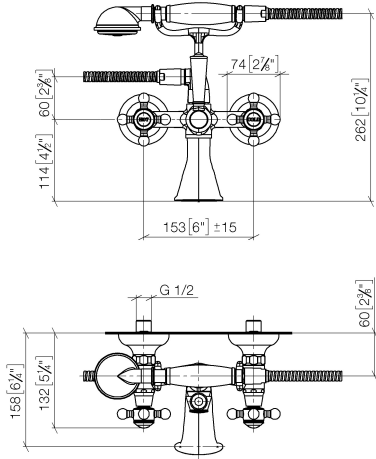

## MADISON Bath mixer for wall mounting with hand shower set - Chrome

25 023 360

- 160mm projection
- Hand shower: COMPACT RAIN, max. flow rate 9 l/min (at 3 bar)
- spout: rectangular normal flow
- wall bracket
- rotary diverter for bath/shower
- rosette Ø 70 mm
- 1/2" connection
- gauge 153 mm
- metal shower hose 1250mm with integrated anti-twist protection
- max. spout flow rate 26 l/min
- WRAS

mm [inches]

**Flow rate chart**

**Codes & Standards**

EN 1717

Scottish Water  
Byelaws

UK Water Supply  
Regulations

### Spare parts list

No.	Item Number	Name	Quantity used	Delivery time
1	28 002 970-00	MADISON Metal hand shower with porcelain insert (white) - Chrome	1	10
2	28 104 970-00	Metal shower hose 1/2" x 1/2" x 1250 mm - Chrome	1	2
3	90 14 20 002 00 90	seal	1	2
4	04 17 20 010 00-00	holder	1	10
5	04 20 36 002 07-00	handle ( hot )	1	10
6	09 26 01 011 90	accessories	1	2
7	90 15 01 001 00 90	diverter	1	2
8	09 23 10 007 90	nut	1	2
9	09 30 30 062-00	screw	1	10
10	11 170 370-00	MADISON Lever insert - Chrome	1	10
11	09 28 22 013 90	pipe	1	2
12	09 18 20 011-00	base	1	10
13	09 30 30 064-00	screw	1	10
14	04 11 04 030 00 90	connection	2	2
15	09 27 39 010-00	rosette	2	10
16	04 29 05 014 00 90	nipple	2	2
17	09 23 30 010-00	nut	2	10
18	90 21 10 010 00 90	insert	1	2
19	90 14 10 056 00 90	seal	1	2
20	09 24 03 123 20 90	nipple	1	2
21	09 14 10 022 90	seal	1	2
22	90 31 11 030 00 90	pin	1	2
23	09 11 06 033 20-00	spout	1	10
24	90 90 03 131 00 90	top	2	2
25	09 21 02 055-00	cover	2	10
26	04 20 36 002 06-00	handle ( cold )	1	10
27	09 20 36 002-00	handle	2	10
28	09 20 36 004-00	handle	8	10
29	09 20 83 006 90	handle	2	2
30	09 26 01 010 90	accessories	1	2
31	09 20 36 005-00	handle	2	10
32	04 30 30 029 00 90	fixing set	2	2