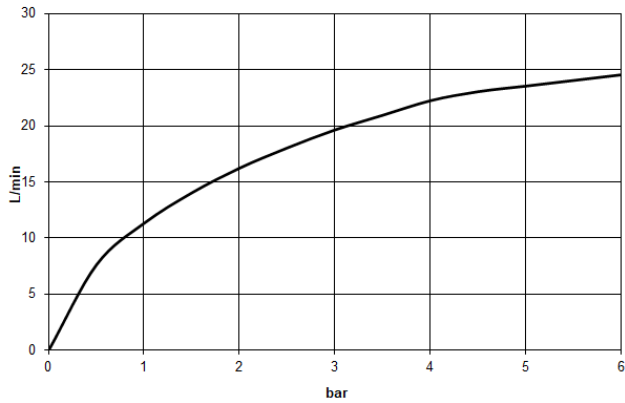

Flow rate chart

Codes & Standards

ASME A112.18.1	cUPC	DIN 4109	EN 1717
ISO 3822	Scottish Water Byelaws	UK Water Supply Regulations	Ü-Zeichen