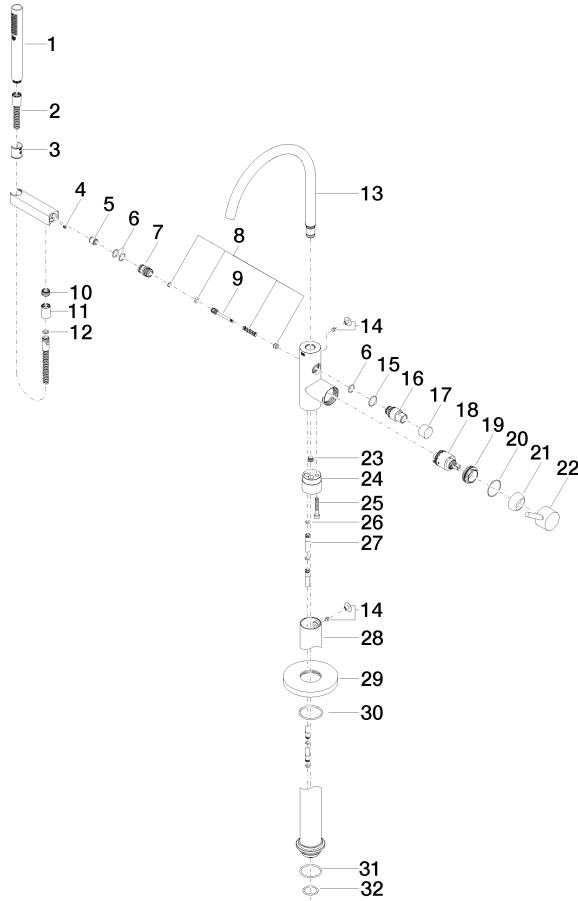

Single-lever bath mixer with stand pipe for free-standing assembly with hand shower set - Brushed Platinum

25 863 661 Product version from 10/1/2023

Single-lever bath mixer with stand pipe for free-standing assembly with hand shower set - Brushed Platinum

25 863 661 Product version from 10/1/2023

Spare parts list

No.	Item Number	Name	Quantity used	Delivery time
1	90 12 11 140 41-06	shower	1	10
2	90 30 02 072 00-06	Metal shower hose 1/2" x 3/8" x 1250 mm - Brushed Platinum	1	10
3	09 18 40 118 90	sleeve	1	2
4	09 31 11 058 90	pin	1	2
5	90 23 01 141 00 90	back-flow preventer	1	2
6	90 14 10 010 00 90	seal	3	2
7	09 24 03 153 20-06	nipple	1	60
8	90 16 02 023 00 90	spring	1	2
9	09 31 09 102 20-06	pull-rod	1	-
Spare part can no longer be ordered, please order the replacement item				
10	09 24 03 069 90	nipple	1	2
11	90 21 02 069 00-06	cover	1	10
12	90 14 20 026 00 90	seal	1	2
13	90 28 22 327 01-06	spout	1	10
14	04 31 20 036 00 90	plug	2	2
15	09 14 10 112 90	seal	1	2
16	09 21 34 081 20-06	nipple	1	10
17	09 20 88 002-06	handle	1	10
18	90 15 05 039 00 90	cartridge	1	2
19	09 24 04 298 90	nut	1	2
20	09 14 10 037 90	seal	1	2
21	09 28 30 036-06	cover	1	10
22	90 20 66 005 00-06	handle	1	10
23	04 31 20 039 11 90	plug	1	2
24	09 24 03 152 20-06	adaptor	1	-
Spare part can no longer be ordered, please order the replacement item				
25	09 30 30 111 90	screw	1	2
26	09 14 10 139 90	seal	2	2
27	04 28 22 025 00 90	connection	2	2
28	04 28 22 030 00-06	pipe	1	10
29	09 27 88 007-06	rosette	1	10
30	90 14 10 129 00 90	seal	1	2
31	09 14 10 084 90	seal	1	2
32	09 14 10 018 90	seal	1	2