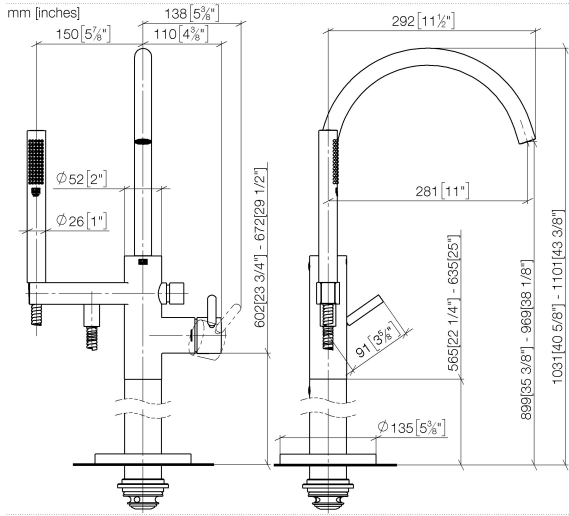

Single-lever bath mixer with stand pipe for free-standing assembly with hand shower set - Brushed Platinum

25 863 661 Product version from 10/1/2023

- spout: circular, air-enriched flow
- max. flow 19.5 l/min at 3 bar flow pressure
- Hand shower: COMPACT RAIN, max. flow rate 6.8 l/min (at 3 bar)
- bar-type hand shower with anti-scale system
- pivotable spout 360°
- 281mm projection
- wall bracket
- automatic bath/shower diverter
- total height 1031 - 1101 mm
- stand pipe height 565 - 635 mm
- height up to aerator 899 – 969 mm
- slide-on rosettes Ø 135 mm
- metal shower hose 1250mm with integrated anti-twist protection
- WRAS

Required miscellaneous

Concealed floor mounting -

35 945 970 90

- max. recess depth mm
- min. recess depth mm

Single-lever bath mixer with stand pipe for free-standing assembly with hand shower set - Brushed Platinum

25 863 661 Product version from 10/1/2023

Flow rate chart

Codes & Standards

ASME A112.18.1	cUPC	DIN 4109	EN 1717
ISO 3822	Scottish Water Byelaws	UK Water Supply Regulations	Ü-Zeichen

Single-lever bath mixer with stand pipe for free-standing assembly with hand shower set - Brushed Platinum