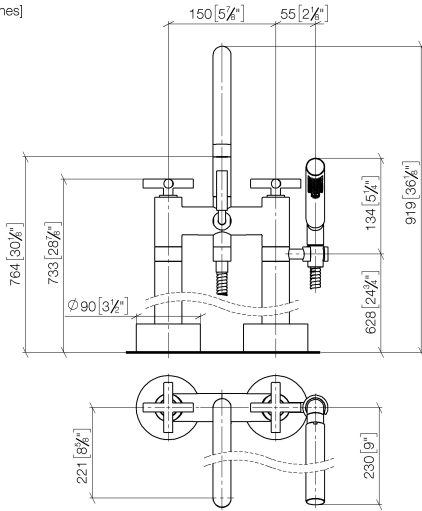

**TARA Two-hole bath mixer for free-standing assembly with hand shower set -  
Matte Black**

25 943 892 Product version from 5/27/2021

- 220mm projection
  - pivotable spout 180°
  - Hand shower: COMPACT RAIN, max. flow rate 6.8 l/min (at 3 bar)
  - spout: circular, air-enriched flow
  - hand shower with anti-scale system
  - rotary diverter for bath/shower
  - total height 920 mm
  - stand pipes height 628 mm
  - height up to aerator 765 mm
  - slide-on rosettes Ø 90 mm
  - gauge 150 mm
  - metal shower hose 1250mm with integrated anti-twist protection
  - pivotable shower holder on the right foot
  - max. flow 22 l/min at 3 bar flow pressure
  - WRAS
- Intrinsic protection against back flow.**

**Required miscellaneous**

- Concealed floor mounting -** 35 944 970 90
- max. recess depth mm
  - min. recess depth mm

## TARA Two-hole bath mixer for free-standing assembly with hand shower set - Matte Black

25 943 892 Product version from 5/27/2021  
mm [inches]

### Flow rate chart