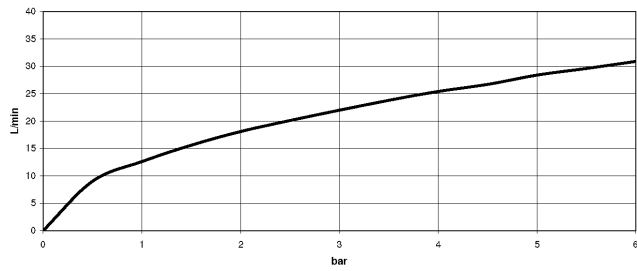

**TARA Two-hole bath mixer for free-standing assembly with hand shower set -
Brushed Bronze**

TARA

25 943 892 Product version from 5/27/2021

- 220mm projection
- pivotable spout 180°
- Hand shower: COMPACT RAIN, max. flow rate 6.8 l/min (at 3 bar)
- spout: circular, air-enriched flow
- hand shower with anti-scale system
- rotary diverter for bath/shower
- total height 920 mm
- stand pipes height 628 mm
- height up to aerator 765 mm
- slide-on rosettes Ø 90 mm
- gauge 150 mm
- metal shower hose 1250mm with integrated anti-twist protection
- pivotable shower holder on the right foot
- max. flow 22 l/min at 3 bar flow pressure
- WRAS

**TARA Two-hole bath mixer for free-standing assembly with hand shower set -
Brushed Bronze**

TARA

25 943 892 Product version from 5/27/2021
mm [inches]

Flow rate chart

Codes & Standards

Scottish Water
Byelaws