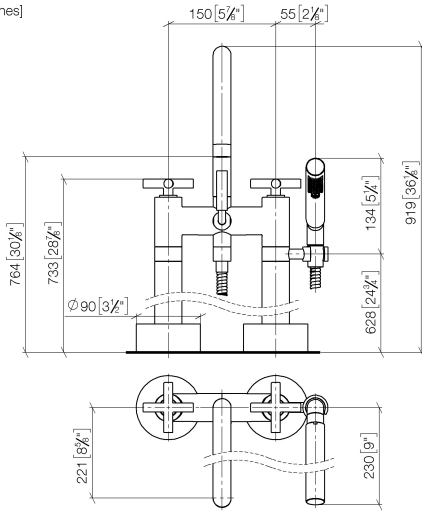

**TARA Two-hole bath mixer for free-standing assembly with hand shower set -
Brushed Bronze**

TARA

25 943 892 Product version from 5/27/2021

- 220mm projection
- pivotable spout 180°
- Hand shower: COMPACT RAIN, max. flow rate 6.8 l/min (at 3 bar)
- spout: circular, air-enriched flow
- hand shower with anti-scale system
- rotary diverter for bath/shower
- total height 920 mm
- stand pipes height 628 mm
- height up to aerator 765 mm
- slide-on rosettes Ø 90 mm
- gauge 150 mm
- metal shower hose 1250mm with integrated anti-twist protection
- pivotable shower holder on the right foot
- max. flow 22 l/min at 3 bar flow pressure
- WRAS

**TARA Two-hole bath mixer for free-standing assembly with hand shower set -
Brushed Bronze**

TARA

25 943 892 Product version from 5/27/2021
mm [inches]

Flow rate chart

Codes & Standards

Scottish Water
Byelaws