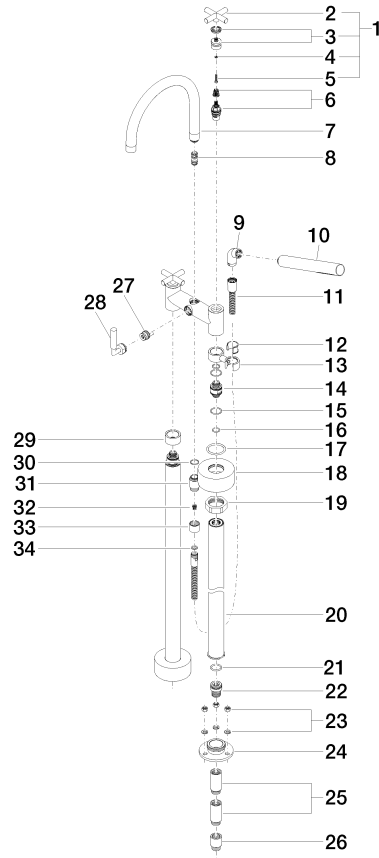

**TARA Two-hole bath mixer for free-standing assembly with hand shower set -
Brushed Bronze**

TARA

25 943 892 Product version from 5/27/2021

Parts for other
finishes can be found
here: [Chrome](#)

TARA Two-hole bath mixer for free-standing assembly with hand shower set - Brushed Bronze

TARA

25 943 892 Product version from 5/27/2021

Spare parts list

No.	Item Number	Name	Quantity used	Delivery time
1	90 20 89 010 10-42	handle	2	30
2	09 20 89 010-42	handle	2	60
3	90 12 12 007 00-42	base	2	30
4	90 30 11 029 00 90	disc	2	2
5	90 30 30 075 00 90	screw	2	2
6	90 90 03 131 00 90	top	2	2
7	90 28 22 222 00-42	spout	1	30
8	90 21 10 011 00 90	diverter	1	2
9	04 24 04 189 00-42	nipple	1	60
10	90 12 11 140 41-42	shower	1	30
11	90 30 02 072 00-42	hose	1	30
12	90 18 40 035 00 90	sleeve	1	2
13	04 28 10 029 01-42	holder	1	60
14	09 29 05 021 20 90	nipple	2	2
15	09 14 10 112 90	seal	4	2
16	90 14 10 055 00 90	seal	4	2
17	09 14 10 041 90	seal	2	2
18	09 27 89 025-42	rosette	2	60
19	09 23 30 040-07	nut	2	30
20	04 28 22 009 20-42	connection	2	60
21	09 14 10 081 90	seal	2	2
22	09 24 03 094-07	nipple	2	30
23	04 23 10 023 00 90	fixing set	6	2
24	09 30 11 130-07	connection	2	30
25	09 24 03 081 10 90	extension	4	2
26	09 24 03 080 90	extension	2	2
27	90 15 01 005 00 90	insert	1	2
28	90 18 20 025 00-42	diverter	1	30
29	09 28 10 028-42	sleeve	1	60
30	90 14 10 032 00 90	seal	1	2
31	09 24 03 121-42	nipple	1	60
32	09 23 01 131 90	back-flow preventer	1	2
33	09 21 02 143-42	sleeve	1	60
34	90 14 20 026 00 90	seal	1	2