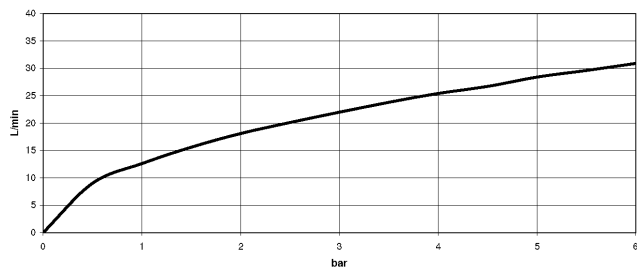

**TARA Two-hole bath mixer for free-standing assembly with hand shower set -
Champagne (22kt Gold)**

25 943 892 Product version from 5/27/2021

- 220mm projection
 - pivotable spout 180°
 - Hand shower: COMPACT RAIN, max. flow rate 6.8 l/min (at 3 bar)
 - spout: circular, air-enriched flow
 - hand shower with anti-scale system
 - rotary diverter for bath/shower
 - total height 920 mm
 - stand pipes height 628 mm
 - height up to aerator 765 mm
 - slide-on rosettes Ø 90 mm
 - gauge 150 mm
 - metal shower hose 1250mm with integrated anti-twist protection
 - pivotable shower holder on the right foot
 - max. flow 22 l/min at 3 bar flow pressure
 - WRAS
- Intrinsic protection against back flow.**

25 943 892 Product version from 5/27/2021
mm [inches]

Flow rate chart

Codes & Standards

DIN 4109

ISO 3822

Scottish Water
Byelaws

UK Water Supply
Regulations

Ü-Zeichen