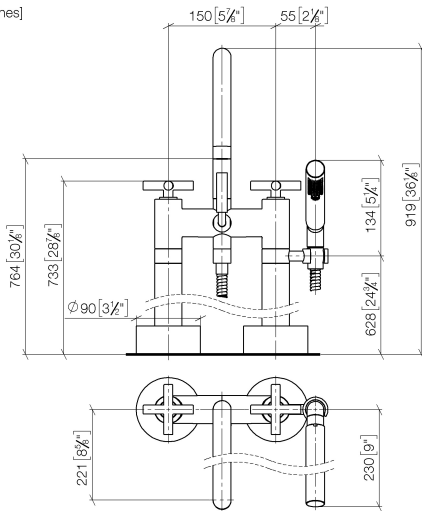

TARA Two-hole bath mixer for free-standing assembly with hand shower set - Champagne (22kt Gold)

25 943 892 Product version from 5/27/2021
mm [inches]