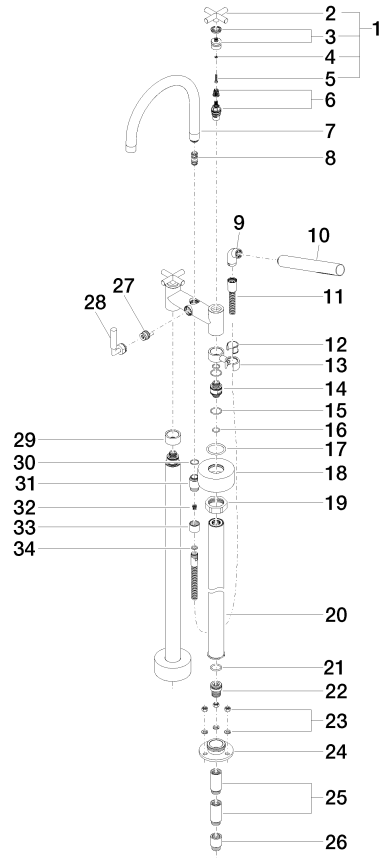

TARA Two-hole bath mixer for free-standing assembly with hand shower set - Champagne (22kt Gold)

25 943 892 Product version from 5/27/2021

Certificates

WRAS_2212

LGA_18

**TARA Two-hole bath mixer for free-standing assembly with hand shower set -
Champagne (22kt Gold)**

25 943 892 Product version from 5/27/2021

TARA Two-hole bath mixer for free-standing assembly with hand shower set - Champagne (22kt Gold)

25 943 892 Product version from 5/27/2021

Spare parts list

No.	Item Number	Name	Quantity used	Delivery time
1	90 20 89 010 10-47	handle	2	30
2	09 20 89 010-47	handle	2	60
3	90 12 12 007 00-47	base	2	30
4	90 30 11 029 00 90	disc	2	2
5	90 30 30 075 00 90	screw	2	2
6	90 90 03 131 00 90	top	2	2
7	90 28 22 222 00-47	spout	1	30
8	90 21 10 011 00 90	diverter	1	2
9	04 24 04 189 00-47	nipple	1	30
10	90 12 11 140 41-47	shower	1	30
11	90 30 02 072 00-47	Metal shower hose 1/2" x 3/8" x 1250 mm - Champagne (22kt Gold)	1	30
12	90 18 40 035 00 90	sleeve	1	2
13	04 28 10 029 01-47	holder	1	30
14	09 29 05 021 20 90	nipple	2	2
15	09 14 10 112 90	seal	4	2
16	90 14 10 055 00 90	seal	4	2
17	09 14 10 041 90	seal	2	2
18	09 27 89 025-47	rosette	2	30
19	09 23 30 040-07	nut	2	30
20	04 28 22 009 20-47	connection	2	60
21	09 14 10 081 90	seal	2	2
22	09 24 03 094-07	nipple	2	30
23	04 23 10 023 00 90	fixing set	6	2
24	09 30 11 130-07	connection	2	30
25	09 24 03 081 10 90	extension	4	2
26	09 24 03 080 90	extension	2	2
27	90 15 01 005 00 90	insert	1	2
28	90 18 20 025 00-47	diverter	1	30
29	09 28 10 028-47	sleeve	1	30
30	90 14 10 032 00 90	seal	1	2
31	09 24 03 121-47	nipple	1	30
32	09 23 01 131 90	back-flow preventer	1	2
33	09 21 02 143-47	sleeve	1	30
34	90 14 20 026 00 90	seal	1	2