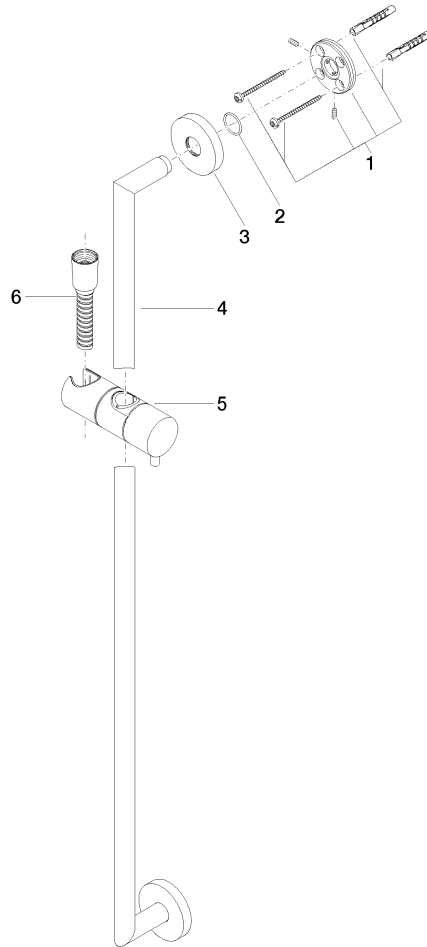

Shower set without hand shower - Brushed Light Gold

TARA

26 413 625 Product version from 10/1/2023

Fits: TARA, META

- slide bar
- Pipe diameter 18 mm
- rosette Ø 55 mm
- gauge 800 mm
- metal shower hose 1750mm with integrated anti-twist protection
- shower hose connector 3/8"
- WRAS

Required miscellaneous

	Concealed wall elbow - •min. recess depth mm •max. recess depth mm	35 085 970 90
---	---	---------------

Required miscellaneous

	Slide unit - Brushed Light Gold	12 580 970-27
---	--	---------------

Required miscellaneous

	SERIES-VARIOUS Hand shower FlowReduce - Brushed Light Gold	28 029 979-27 0010
---	---	-----------------------

Required miscellaneous

	Wall elbow - Brushed Light Gold	28 450 625-27
---	--	---------------

Required miscellaneous

	Hand shower FlowReduce - Brushed Light Gold	28 018 979-27 0010
---	--	-----------------------

26 413 625 Product version from 10/1/2023

mm [inches]

Spare parts list

No.	Item Number	Name	Quantity used	Delivery time
1	05 17 62 500 00 90	fixing set	2	2
2	90 14 10 032 00 90	seal	2	2
3	08 27 62 500-27	rosette	2	60
4	05 28 22 590 01-27	bar	1	60
5	12 580 970-27	Slide unit - Brushed Light Gold	1	30
6	28 322 970-27	Metal shower hose 1/2" x 3/8" x 1750 mm - Brushed Light Gold	1	30