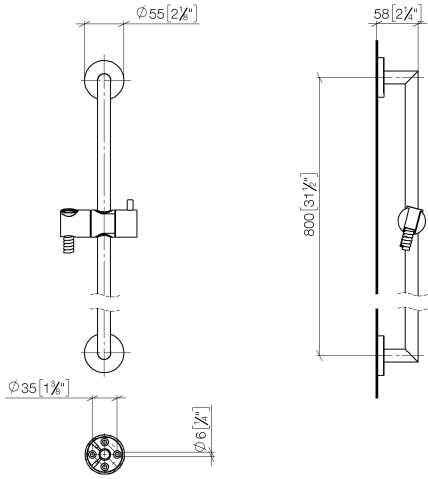

Shower set without hand shower - Brushed Light Gold

TARA

26 413 625 Product version from 10/1/2023

Fits: TARA, META

- slide bar
- Pipe diameter 18 mm
- rosette Ø 55 mm
- gauge 800 mm
- metal shower hose 1750mm with integrated anti-twist protection
- shower hose connector 3/8"
- WRAS

Required miscellaneous

	Concealed wall elbow - •min. recess depth mm •max. recess depth mm	35 085 970 90
---	---	---------------

Required miscellaneous

	Slide unit - Brushed Light Gold	12 580 970-27
---	--	---------------

Required miscellaneous

	Hand shower FlowReduce - Brushed Light Gold	28 018 979-27 0010
---	--	-----------------------

26 413 625 Product version from 10/1/2023

mm [inches]

Spare parts list

No.	Item Number	Name	Quantity used	Delivery time
1	05 17 62 500 00 90	fixing set	2	2
2	90 14 10 032 00 90	seal	2	2
3	08 27 62 500-27	rosette	2	60
4	05 28 22 590 01-27	bar	1	60
5	12 580 970-27	Slide unit - Brushed Light Gold	1	30
6	28 322 970-27	Metal shower hose 1/2" x 3/8" x 1750 mm - Brushed Light Gold	1	30