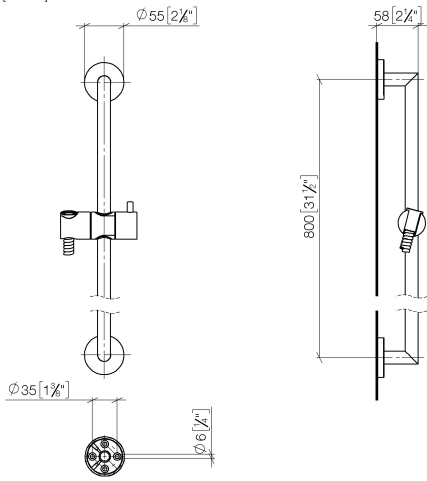

Shower set without hand shower - Brushed Bronze

TARA

26 413 625 Product version from 10/1/2023

Fits: TARA, META

- slide bar
- Pipe diameter 18 mm
- rosette Ø 55 mm
- gauge 800 mm
- metal shower hose 1750mm with integrated anti-twist protection
- shower hose connector 3/8"
- WRAS

This article does not include a hand shower!

	Brushed Bronze	26 413 625-42
	Chrome	26 413 625-00
	Brushed Platinum	26 413 625-06
	Platinum	26 413 625-08
	Dark Chrome	26 413 625-19
	Light Gold	26 413 625-26
	Brushed Light Gold	26 413 625-27
	Brushed Durabronze (23kt Gold)	26 413 625-28
	Matte Black	26 413 625-33
	Brushed Champagne (22kt Gold)	26 413 625-46
	Champagne (22kt Gold)	26 413 625-47
	Brushed Chrome	26 413 625-93
	Brushed Dark Platinum	26 413 625-99

26 413 625 Product version from 10/1/2023

mm [inches]

26 413 625 Product version from 10/1/2023

Parts for other finishes can be found here: [Chrome](#)

Spare parts list

No.	Item Number	Name	Quantity used	Delivery time
1	05 17 62 500 00 90	fixing set	2	2
2	90 14 10 032 00 90	seal	2	2
3	08 27 62 500-42	rosette	2	60
4	05 28 22 590 01-42	bar	1	60
5	12 580 970-42	Slide unit - Brushed Bronze	1	30
6	28 322 970-42	Metal shower hose 1/2" x 3/8" x 1750 mm - Brushed Bronze	1	30