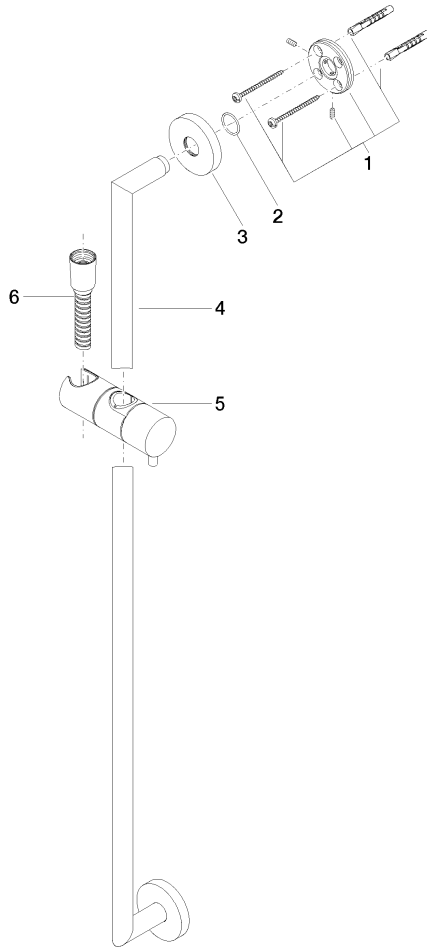

Shower set without hand shower - Brushed Bronze

TARA

26 413 625 Product version from 10/1/2023

Fits: TARA, META

- slide bar
- Pipe diameter 18 mm
- rosette Ø 55 mm
- gauge 800 mm
- metal shower hose 1750mm with integrated anti-twist protection
- shower hose connector 3/8"
- WRAS

This article does not include a hand shower!

	Brushed Bronze	26 413 625-42
	Chrome	26 413 625-00
	Brushed Platinum	26 413 625-06
	Platinum	26 413 625-08
	Dark Chrome	26 413 625-19
	Light Gold	26 413 625-26
	Brushed Light Gold	26 413 625-27
	Brushed Durabronze (23kt Gold)	26 413 625-28
	Matte Black	26 413 625-33
	Brushed Champagne (22kt Gold)	26 413 625-46
	Champagne (22kt Gold)	26 413 625-47
	Brushed Chrome	26 413 625-93
	Brushed Dark Platinum	26 413 625-99

26 413 625 Product version from 10/1/2023

mm [inches]

26 413 625 Product version from 10/1/2023

Parts for other finishes can be found here: [Chrome](#)

Spare parts list

No.	Item Number	Name	Quantity used	Delivery time
1	05 17 62 500 00 90	fixing set	2	2
2	90 14 10 032 00 90	seal	2	2
3	08 27 62 500-42	rosette	2	60
4	05 28 22 590 01-42	bar	1	60
5	12 580 970-42	Slide unit - Brushed Bronze	1	30
6	28 322 970-42	Metal shower hose 1/2" x 3/8" x 1750 mm - Brushed Bronze	1	30