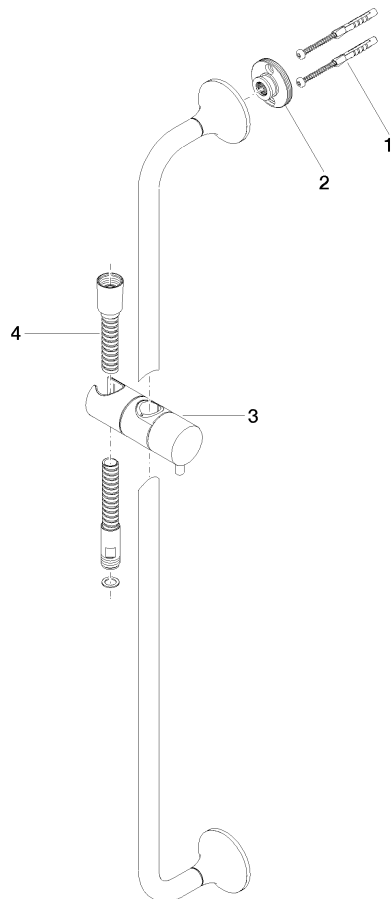

26 413 809

- slide bar
- rosette Ø 60 mm
- gauge 800 mm
- metal shower hose 1700mm with integrated anti-twist protection
- shower hose connector 3/8"
- Pipe diameter 18 mm
- WRAS

This article does not include a hand shower!

	Brushed Champagne (22kt Gold)	26 413 809-46
	Chrome	26 413 809-00
	Brushed Platinum	26 413 809-06
	Platinum	26 413 809-08
	Dark Chrome	26 413 809-19
	Brushed Durabronze (23kt Gold)	26 413 809-28
	Brushed Bronze	26 413 809-42
	Champagne (22kt Gold)	26 413 809-47
	Brushed Dark Platinum	26 413 809-99

Recommended miscellaneous

- Concealed wall elbow -**
- max. recess depth mm
 - min. recess depth mm

35 085 970 90

26 413 809

mm [inches]

26 413 809

Spare parts list

No.	Item Number	Name	Quantity used	Delivery time
1	05 30 31 025 00 90	fixing set	2	2
2	90 17 20 759 00 90	disc	2	2
3	12 580 970-46	Slide unit - Brushed Champagne (22kt Gold)	1	30
4	28 322 970-46	Metal shower hose 1/2" x 3/8" x 1750 mm - Brushed Champagne (22kt Gold)	1	30