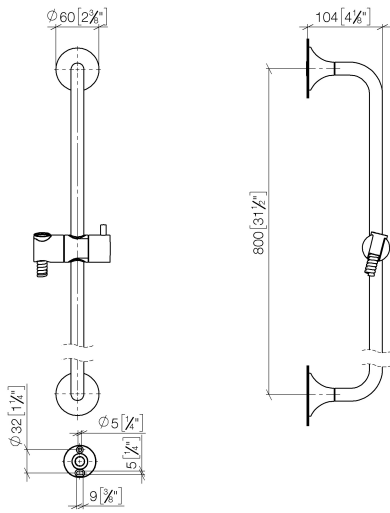

26 413 809

- slide bar
- rosette Ø 60 mm
- gauge 800 mm
- metal shower hose 1700mm with integrated anti-twist protection
- shower hose connector 3/8"
- Pipe diameter 18 mm
- WRAS

This article does not include a hand shower!

	Brushed Champagne (22kt Gold)	26 413 809-46
	Chrome	26 413 809-00
	Brushed Platinum	26 413 809-06
	Platinum	26 413 809-08
	Dark Chrome	26 413 809-19
	Brushed Durabronze (23kt Gold)	26 413 809-28
	Brushed Bronze	26 413 809-42
	Champagne (22kt Gold)	26 413 809-47
	Brushed Dark Platinum	26 413 809-99

Recommended miscellaneous

- Concealed wall elbow -**
- max. recess depth mm
 - min. recess depth mm

35 085 970 90

26 413 809

mm [inches]

26 413 809

Spare parts list

No.	Item Number	Name	Quantity used	Delivery time
1	05 30 31 025 00 90	fixing set	2	2
2	90 17 20 759 00 90	disc	2	2
3	12 580 970-46	Slide unit - Brushed Champagne (22kt Gold)	1	30
4	28 322 970-46	Metal shower hose 1/2" x 3/8" x 1750 mm - Brushed Champagne (22kt Gold)	1	30