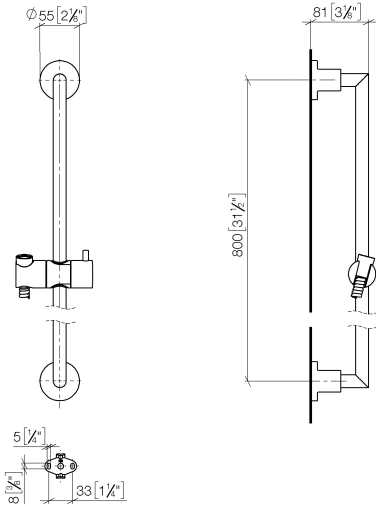

26 413 892

- slide bar
- Pipe diameter 18 mm
- rosettes Ø 55 mm
- gauge 800 mm
- metal shower hose 1750mm with integrated anti-twist protection
- shower hose connector 3/8"
- WRAS 2009048

This article does not include a hand shower!

	Dark Chrome	26 413 892-19
	Chrome	26 413 892-00
	Brushed Platinum	26 413 892-06
	Platinum	26 413 892-08
	Brushed Durabronze (23kt Gold)	26 413 892-28
	Matte Black	26 413 892-33
	Brushed Bronze	26 413 892-42
	Brushed Champagne (22kt Gold)	26 413 892-46
	Champagne (22kt Gold)	26 413 892-47
	Brushed Chrome	26 413 892-93
	Brushed Dark Platinum	26 413 892-99

26 413 892

mm [inches]

26 413 892

Parts for other
finishes can be found
here: [Chrome](#)

Spare parts list