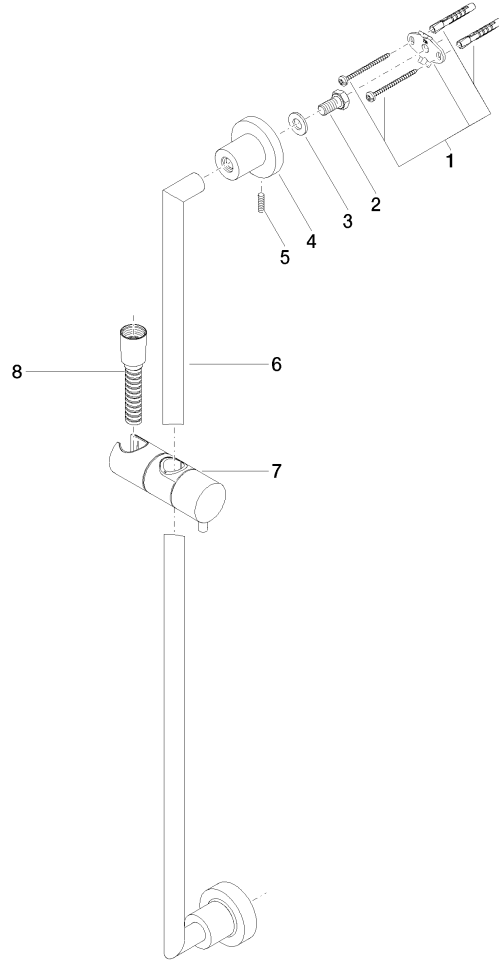

26 413 892

- slide bar
- Pipe diameter 18 mm
- rosettes Ø 55 mm
- gauge 800 mm
- metal shower hose 1750mm with integrated anti-twist protection
- shower hose connector 3/8"
- WRAS 2009048

This article does not include a hand shower!

	Dark Chrome	26 413 892-19
	Chrome	26 413 892-00
	Brushed Platinum	26 413 892-06
	Platinum	26 413 892-08
	Brushed Durabronze (23kt Gold)	26 413 892-28
	Matte Black	26 413 892-33
	Brushed Bronze	26 413 892-42
	Brushed Champagne (22kt Gold)	26 413 892-46
	Champagne (22kt Gold)	26 413 892-47
	Brushed Chrome	26 413 892-93
	Brushed Dark Platinum	26 413 892-99

26 413 892

mm [inches]

26 413 892

Parts for other
finishes can be found
here: [Chrome](#)

Spare parts list