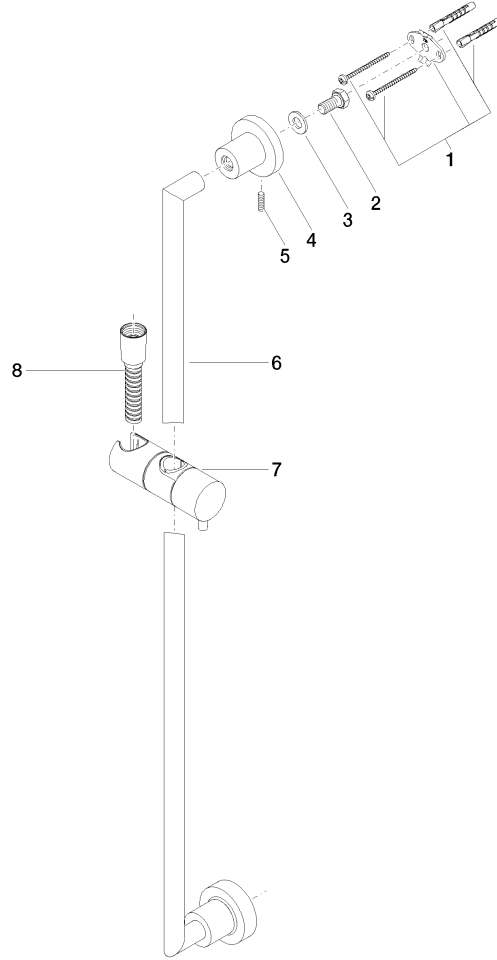

26 413 892

- slide bar
- Pipe diameter 18 mm
- rosettes Ø 55 mm
- gauge 800 mm
- metal shower hose 1750mm with integrated anti-twist protection
- shower hose connector 3/8"
- WRAS 2009048

This article does not include a hand shower!

Required miscellaneous

	SERIES-VARIOUS Hand shower - Brushed Durabron (23kt Gold)	28 025 979-28 0010
---	--	-----------------------

26 413 892

mm [inches]

Codes & Standards

Scottish Water
Byelaws

UK Water Supply
Regulations

XP P 41-280

Certificates

WRAS_2009

ACS_20 ACC LY

26 413 892

Product version from 4/1/2024

TARA Shower set without hand shower - Brushed Durabronz (23kt Gold)

TARA

26 413 892

Spare parts list

Product version from 4/1/2024

No.	Item Number	Name	Quantity used	Delivery time
	05 17 20 739 00 90	fixing set	13	2