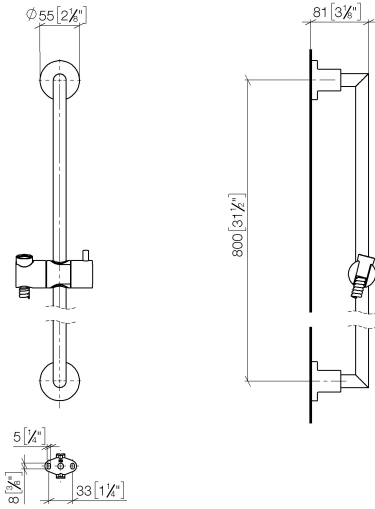

26 413 892

- slide bar
- Pipe diameter 18 mm
- rosettes Ø 55 mm
- gauge 800 mm
- metal shower hose 1750mm with integrated anti-twist protection
- shower hose connector 3/8"
- WRAS 2009048

This article does not include a hand shower!

Required miscellaneous

	SERIES-VARIOUS Hand shower - Brushed Durabron (23kt Gold)	28 025 979-28 0010
---	--	-----------------------

26 413 892

mm [inches]

Codes & Standards

Scottish Water
Byelaws

UK Water Supply
Regulations