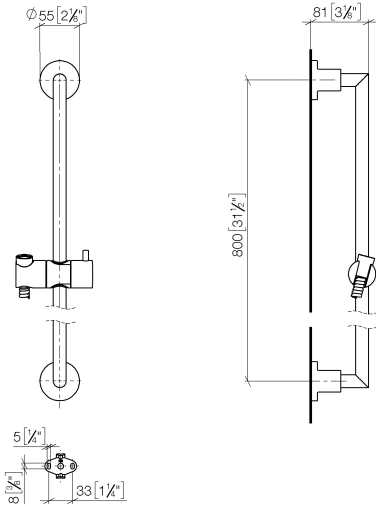

26 413 892

- slide bar
- Pipe diameter 18 mm
- rosettes Ø 55 mm
- gauge 800 mm
- metal shower hose 1750mm with integrated anti-twist protection
- shower hose connector 3/8"
- WRAS 2009048

This article does not include a hand shower!

 Brushed Bronze 26 413 892-42

 Brushed Champagne (22kt Gold) 26 413 892-46

 Champagne (22kt Gold) 26 413 892-47

 Brushed Chrome 26 413 892-93

 Brushed Dark Platinum 26 413 892-99

26 413 892

mm [inches]

26 413 892