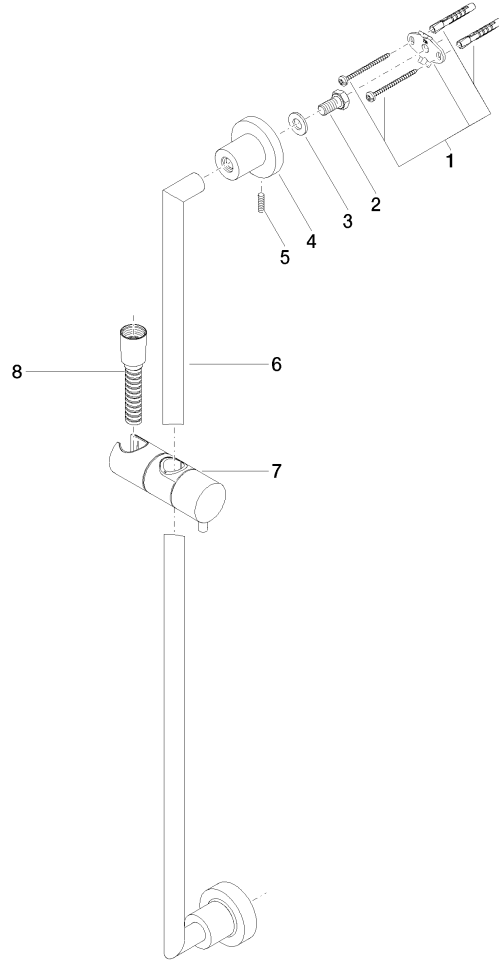

26 413 892

Parts for other
finishes can be found
here: [Chrome](#)