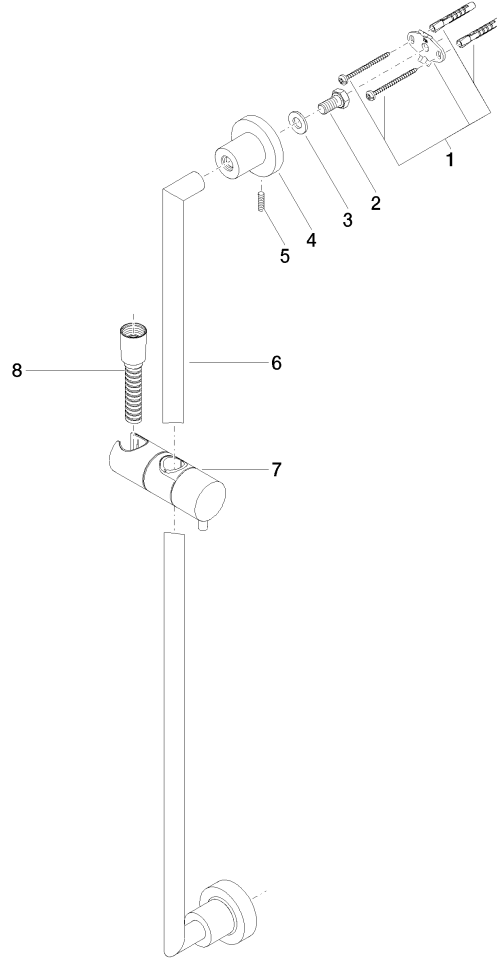

26 413 892

- slide bar
- Pipe diameter 18 mm
- rosettes Ø 55 mm
- gauge 800 mm
- metal shower hose 1750mm with integrated anti-twist protection
- shower hose connector 3/8"
- WRAS 2009048

This article does not include a hand shower!

IAPMO\_4976

WRAS\_2009

ACS\_20 ACC LY

26 413 892

**Product version from 4/1/2024**

Parts for other finishes can be found here: [Chrome](#)

TARA Shower set without hand shower - Brushed Chrome

TARA

26 413 892

**Spare parts list**

**Product version from 4/1/2024**

No.	Item Number	Name	Quantity used	Delivery time
	05 17 20 739 00 90	fixing set	13	2