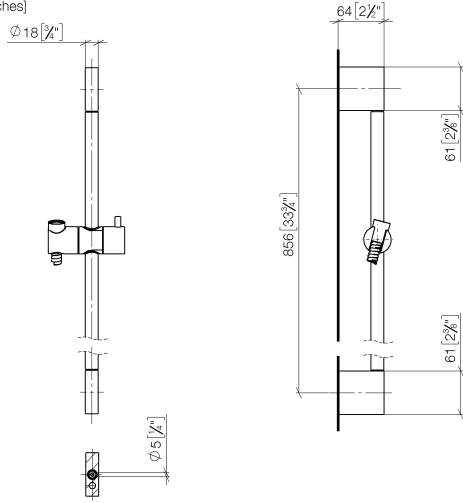

26 413 979

Fits: IMO, LULU, MEM, TARA, CL.1, LISSÉ,  
VAIA, META, CYO

- slide bar
- Pipe diameter 18 mm
- gauge 853 mm
- metal shower hose 1750mm with integrated anti-twist protection
- shower hose connector 3/8"
- WRAS 2009048

26 413 979

mm [inches]

Codes & Standards

ASME A112.18.1

cUPC

Scottish Water  
Byelaws

UK Water Supply  
Regulations

XP P 41-280