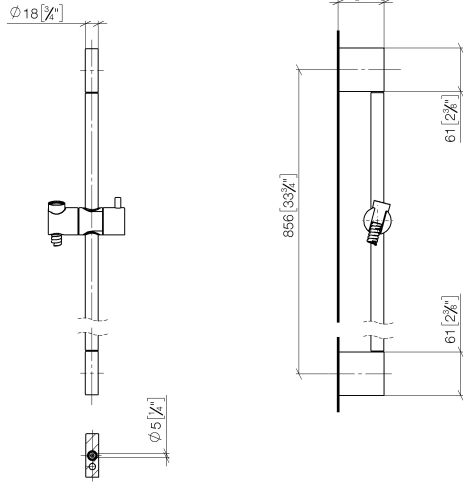

Shower set without hand shower - Brushed Light Gold

IMO

26 413 979

Fits: IMO, LULU, MEM, TARA, CL.1, LISSÉ,
VAIA, META, CYO

- slide bar
- Pipe diameter 18 mm
- gauge 853 mm
- metal shower hose 1750mm with integrated anti-twist protection
- shower hose connector 3/8"
- WRAS 2009048

Required miscellaneous

	Concealed wall elbow - •min. recess depth 90 mm •max. recess depth 163 mm	35 085 970 90
---	--	---------------

Required miscellaneous

	Slide unit - Brushed Light Gold	12 580 970-27
---	--	---------------

Required miscellaneous

	Hand shower FlowReduce - Brushed Light Gold	28 018 979-27 0010
---	--	-----------------------

26 413 979

mm [inches]

26 413 979

Product version from 10/1/2023

Shower set without hand shower - Brushed Light Gold