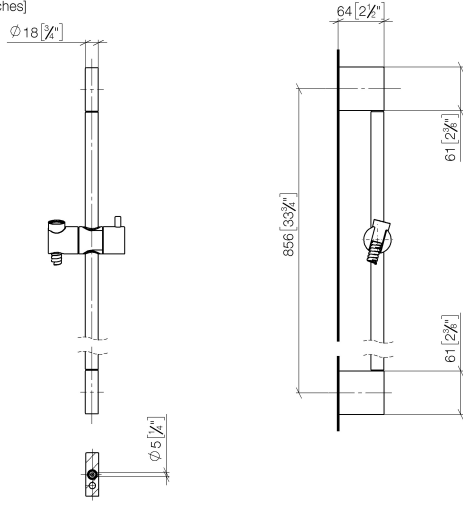

**Shower set without hand shower - Champagne (22kt Gold)**

IMO

26 413 979

Fits: IMO, LULU, MEM, TARA, CL.1, LISSÉ,  
VAIA, META, CYO

- slide bar
- Pipe diameter 18 mm
- gauge 853 mm
- metal shower hose 1750mm with integrated anti-twist protection
- shower hose connector 3/8"
- WRAS 2009048

**Recommended miscellaneous**

**Wall elbow - Champagne (22kt Gold)** 28 450 980-47

26 413 979

mm [inches]

26 413 979

**Product version from 10/1/2023**

Parts for other  
finishes can be found  
here: [Chrome](#)