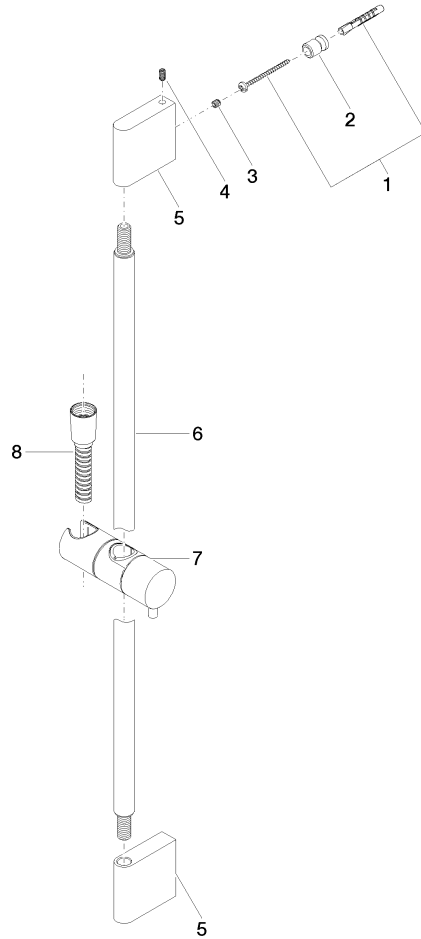

**Shower set without hand shower - Champagne (22kt Gold)**

IMO

26 413 979

Fits: IMO, LULU, MEM, TARA, CL.1, LISSÉ,  
VAIA, META, CYO

- slide bar
- Pipe diameter 18 mm
- gauge 853 mm
- metal shower hose 1750mm with integrated anti-twist protection
- shower hose connector 3/8"
- WRAS 2009048

**Recommended miscellaneous**

**Wall elbow - Champagne (22kt Gold)** 28 450 980-47

26 413 979

mm [inches]

26 413 979

**Product version from 10/1/2023**

Parts for other  
finishes can be found  
here: [Chrome](#)

Shower set without hand shower - Champagne (22kt Gold)

IMO

26 413 979

**Spare parts list**

**Product version from 10/1/2023**

No.	Item Number	Name	Quantity used	Delivery time
	05 17 20 726 02 90	fixing set	13	2