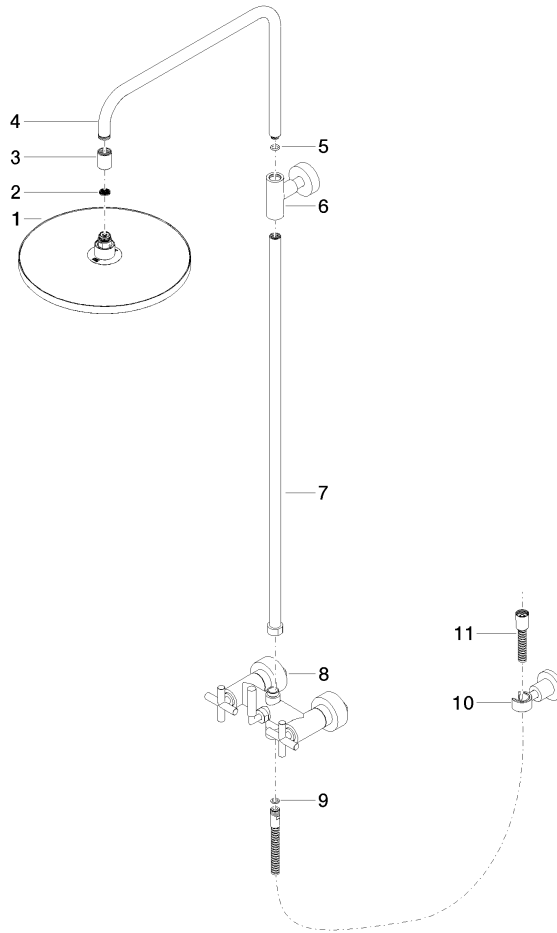

TARA Showerpipe without hand shower 300 mm - Dark Chrome

26 623 892 Product version from 4/1/2024

- shower with fixed riser projection 420mm
- overhead shower: rain flow
- rain shower Ø 300 mm
- rain shower with anti-scale system
- max. rainshower flow 14 l/min
- Function from: 10 l/min
- rotary diverter for fixed-riser shower/hand shower
- height of fittings up to rain shower (bottom edge) 1007mm
- height of fittings up to top edge of elbow 1167mm
- rosette for shower holder Ø 55mm
- rosette for wall mounting Ø 57mm
- rosette for shower mixer Ø 65mm
- gauge 150 mm - 13 mm
- 1500 mm metal shower hose
- 1/2" connection
- Pipe diameter 20 mm
- quick clearing

TARA Showerpipe without hand shower 300 mm - Dark Chrome

26 623 892 Product version from 4/1/2024

Flow rate chart

Codes & Standards

DIN 4109

EN 1717

ISO 3822

Ü-Zeichen

TARA Showerpipe without hand shower 300 mm - Dark Chrome

26 623 892 Product version from 4/1/2024

Certificates

Belgaqua_24-004-2 LGA_38

TARA Showerpipe without hand shower 300 mm - Dark Chrome

26 623 892 Product version from 4/1/2024

Parts for other finishes can be found here: [Chrome](#)

Spare parts list

No.	Item Number	Name	Quantity used	Delivery time
1	04 12 05 091 00-19	shower	1	20
2	09 23 01 039 90	sieve	1	2
3	09 24 03 177 20-19	adaptor	1	20
4	04 28 22 101 20-19	spout	1	20
5	90 14 10 011 00 90	seal	1	2
6	90 17 11 037 00-19	holder	1	20
7	90 28 22 096 00-19	pipe	1	20
8	04 17 10 020 01-19	fitting	1	20
9	90 14 20 026 00 90	seal	1	2
10	28 050 892-19	TARA Wall bracket - Dark Chrome	1	20
11	28 304 970-19	Metal shower hose 1/2" x 3/8" x 1500 mm - Dark Chrome	1	20