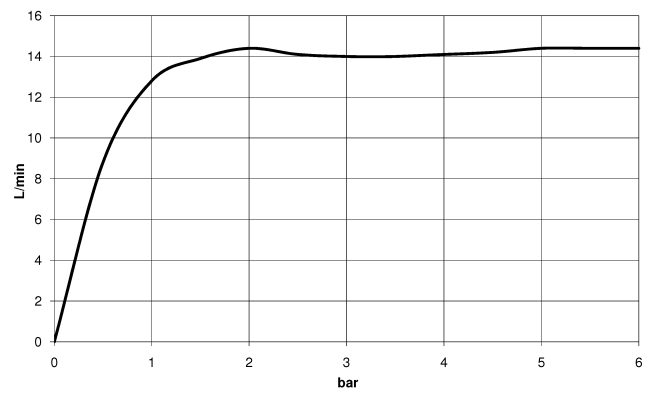

TARA Showerpipe without hand shower 300 mm - Dark Chrome

26 623 892 Product version from 4/1/2024

- shower with fixed riser projection 420mm
- overhead shower: rain flow
- rain shower Ø 300 mm
- rain shower with anti-scale system
- max. rainshower flow 14 l/min
- Function from: 10 l/min
- rotary diverter for fixed-riser shower/hand shower
- height of fittings up to rain shower (bottom edge) 1007mm
- height of fittings up to top edge of elbow 1167mm
- rosette for shower holder Ø 55mm
- rosette for wall mounting Ø 57mm
- rosette for shower mixer Ø 65mm
- gauge 150 mm - 13 mm
- 1500 mm metal shower hose
- 1/2" connection
- Pipe diameter 20 mm
- quick clearing

This article does not include a hand shower!

Intrinsic protection against back flow.

	Dark Chrome	26 623 892-19
	Chrome	26 623 892-00
	Brushed Platinum	26 623 892-06
	Platinum	26 623 892-08
	Brushed Durabronze (23kt Gold)	26 623 892-28
	Matte Black	26 623 892-33
	Brushed Bronze	26 623 892-42
	Brushed Champagne (22kt Gold)	26 623 892-46
	Champagne (22kt Gold)	26 623 892-47
	Brushed Chrome	26 623 892-93
	Brushed Dark Platinum	26 623 892-99

TARA Showerpipe without hand shower 300 mm - Dark Chrome

26 623 892 Product version from 4/1/2024

Flow rate chart

Codes & Standards

DIN 4109

EN 1717

ISO 3822

Ü-Zeichen