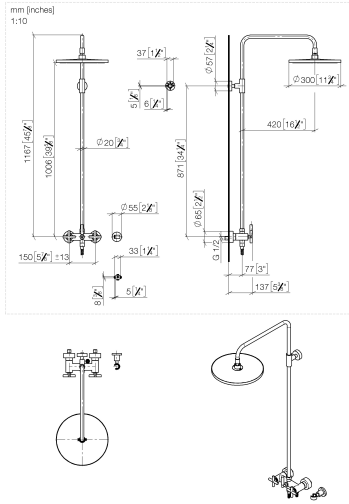

TARA Showerpipe without hand shower 300 mm - Dark Chrome

26 623 892 Product version from 4/1/2024

- shower with fixed riser projection 420mm
- overhead shower: rain flow
- rain shower Ø 300 mm
- rain shower with anti-scale system
- max. rainshower flow 14 l/min
- Function from: 10 l/min
- rotary diverter for fixed-riser shower/hand shower
- height of fittings up to rain shower (bottom edge) 1007mm
- height of fittings up to top edge of elbow 1167mm
- rosette for shower holder Ø 55mm
- rosette for wall mounting Ø 57mm
- rosette for shower mixer Ø 65mm
- gauge 150 mm - 13 mm
- 1500 mm metal shower hose
- 1/2" connection
- Pipe diameter 20 mm
- quick clearing

TARA Showerpipe without hand shower 300 mm - Dark Chrome

26 623 892 Product version from 4/1/2024

Flow rate chart

Codes & Standards

DIN 4109

EN 1717

ISO 3822

Ü-Zeichen

TARA Showerpipe without hand shower 300 mm - Dark Chrome

26 623 892 Product version from 4/1/2024

Certificates

Belgaqua_24-004-2 LGA_38

TARA Showerpipe without hand shower 300 mm - Dark Chrome

26 623 892 Product version from 4/1/2024

Parts for other finishes can be found here: [Chrome](#)

Spare parts list

No.	Item Number	Name	Quantity used	Delivery time
1	04 12 05 091 00-19	shower	1	20
2	09 23 01 039 90	sieve	1	2
3	09 24 03 177 20-19	adaptor	1	20
4	04 28 22 101 20-19	spout	1	20
5	90 14 10 011 00 90	seal	1	2
6	90 17 11 037 00-19	holder	1	20
7	90 28 22 096 00-19	pipe	1	20
8	04 17 10 020 01-19	fitting	1	20
9	90 14 20 026 00 90	seal	1	2
10	28 050 892-19	TARA Wall bracket - Dark Chrome	1	20
11	28 304 970-19	Metal shower hose 1/2" x 3/8" x 1500 mm - Dark Chrome	1	20