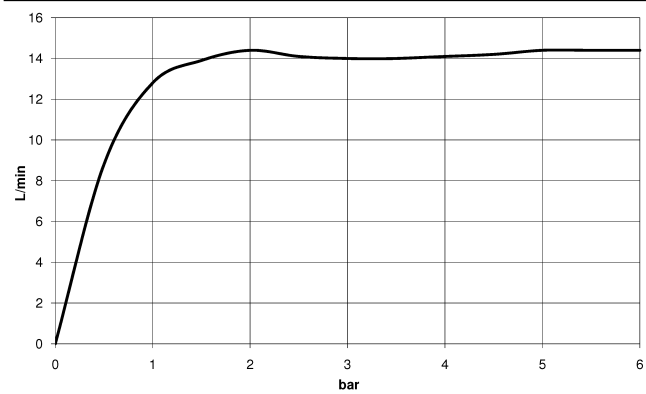

TARA Showerpipe without hand shower 300 mm - Brushed Champagne (22kt Gold)

TARA

26 623 892 Product version from 4/1/2024

- shower with fixed riser projection 420mm
- overhead shower: rain flow
- rain shower Ø 300 mm
- rain shower with anti-scale system
- max. rainshower flow 14 l/min
- Function from: 10 l/min
- rotary diverter for fixed-riser shower/hand shower
- height of fittings up to rain shower (bottom edge) 1007mm
- height of fittings up to top edge of elbow 1167mm
- rosette for shower holder Ø 55mm
- rosette for wall mounting Ø 57mm
- rosette for shower mixer Ø 65mm
- gauge 150 mm - 13 mm
- 1500 mm metal shower hose
- 1/2" connection
- Pipe diameter 20 mm
- quick clearing

This article does not include a hand shower!

Intrinsic protection against back flow.

	Brushed Champagne (22kt Gold)	26 623 892-46
	Chrome	26 623 892-00
	Brushed Platinum	26 623 892-06
	Platinum	26 623 892-08
	Dark Chrome	26 623 892-19
	Brushed Durabronze (23kt Gold)	26 623 892-28
	Matte Black	26 623 892-33
	Brushed Bronze	26 623 892-42
	Champagne (22kt Gold)	26 623 892-47
	Brushed Chrome	26 623 892-93
	Brushed Dark Platinum	26 623 892-99

26 623 892 Product version from 4/1/2024

Flow rate chart

Codes & Standards

DIN 4109

EN 1717

ISO 3822

Ü-Zeichen

TARA Showerpipe without hand shower 300 mm - Brushed Champagne (22kt Gold)