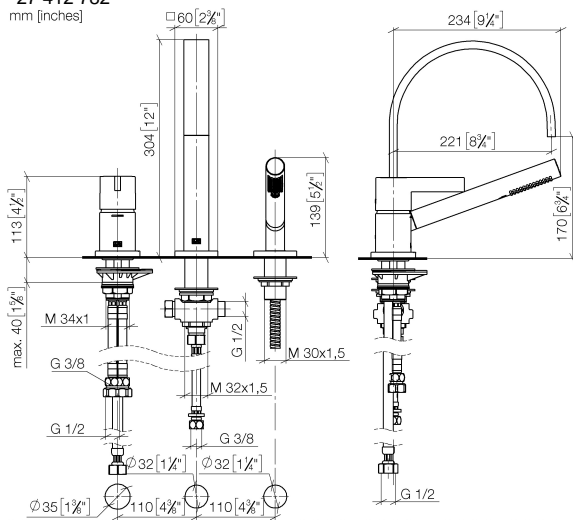

## MEM Three-hole single-lever bath mixer for bath rim or tile edge installation - Chrome

27 412 782

- 220mm projection
- spout: rectangular normal flow
- max. flow 20.4 l/min at 3 bar flow pressure
- Hand shower: COMPACT RAIN, max. flow rate 6.8 l/min (at 3 bar)
- complete hand shower set with anti-scale system
- automatic bath/shower diverter
- height of mixer 300 mm
- height up to aerator 170 mm
- hole diameter spout 32 mm
- single-lever mixer hole diameter 35 mm
- hole diameter for complete hand shower set 32 mm
- rosette for mixer 60 x 60mm
- rosette for spout 60 x 60mm
- rosette for complete hand shower set 60 x 60mm
- metal shower hose 2250mm with integrated anti-twist protection

### Recommended miscellaneous

**Decorative caps for Perfecto - Chrome** 12 801 970-00  
• 1 pair

**MEM Three-hole single-lever bath mixer for bath rim or tile edge installation - Chrome**

27 412 782  
mm [inches]

## MEM Three-hole single-lever bath mixer for bath rim or tile edge installation - Chrome

---

27 412 782

Certificates

---

IAPMO\_4976

LGA\_29

Belgaqua\_24-008-2

**MEM Three-hole single-lever bath mixer for bath rim or tile edge installation - Chrome**

27 412 782

**Spare parts list**

No.	Item Number	Name	Quantity used	Delivery time
1	29 300 670-00	Single-lever bath mixer for bath rim or tile edge installation - Chrome	1	10
2	90 28 22 268 00-00	90282226800-00	1	10
3	27 702 980-00	Hand shower set for bath rim or tile edge installation - Chrome	1	10
4	90 24 03 168 00 90	nipple	1	2
5	12 502 970 90	High pressure hose 1/2" x 1/2" x 400 mm -	1	2