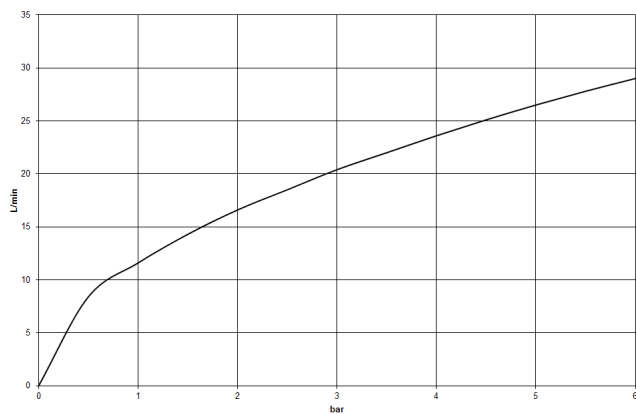

Flow rate chart

Codes & Standards

ASME A112.18.1

cUPC

DIN 4109

EN 1717

ISO 3822

Ü-Zeichen