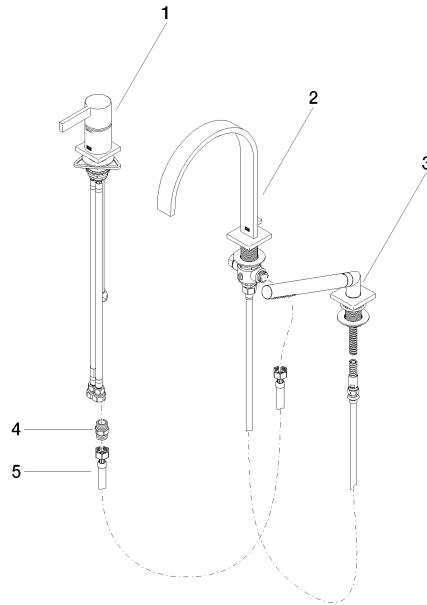

## MEM Three-hole single-lever bath mixer for bath rim or tile edge installation - Chrome

27 412 782

- 220mm projection
- spout: rectangular normal flow
- max. flow 20.4 l/min at 3 bar flow pressure
- Hand shower: COMPACT RAIN, max. flow rate 6.8 l/min (at 3 bar)
- complete hand shower set with anti-scale system
- automatic bath/shower diverter
- height of mixer 300 mm
- height up to aerator 170 mm
- hole diameter spout 32 mm
- single-lever mixer hole diameter 35 mm
- hole diameter for complete hand shower set 32 mm
- rosette for mixer 60 x 60mm
- rosette for spout 60 x 60mm
- rosette for complete hand shower set 60 x 60mm
- metal shower hose 2250mm with integrated anti-twist protection

### Recommended miscellaneous

**Decorative caps for Perfecto - Chrome** 12 801 970-00  
• 1 pair

**MEM Three-hole single-lever bath mixer for bath rim or tile edge installation - Chrome**

27 412 782  
mm [inches]

## MEM Three-hole single-lever bath mixer for bath rim or tile edge installation - Chrome

---

27 412 782

Certificates

---

IAPMO\_4976

LGA\_29

Belgaqua\_24-008-2

**MEM Three-hole single-lever bath mixer for bath rim or tile edge installation - Chrome**

27 412 782

**Spare parts list**

No.	Item Number	Name	Quantity used	Delivery time
1	29 300 670-00	Single-lever bath mixer for bath rim or tile edge installation - Chrome	1	10
2	90 28 22 268 00-00	90282226800-00	1	10
3	27 702 980-00	Hand shower set for bath rim or tile edge installation - Chrome	1	10
4	90 24 03 168 00 90	nipple	1	2
5	12 502 970 90	High pressure hose 1/2" x 1/2" x 400 mm -	1	2