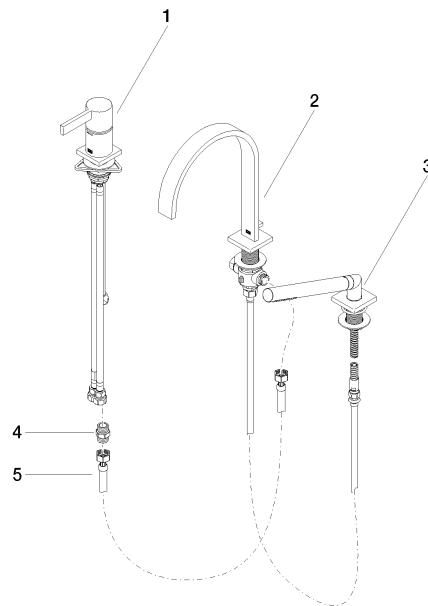

**MEM Three-hole single-lever bath mixer for bath rim or tile edge installation -  
Champagne (22kt Gold)**

27 412 782

- 220mm projection
- spout: rectangular normal flow
- max. flow 20.4 l/min at 3 bar flow pressure
- Hand shower: COMPACT RAIN, max. flow rate 6.8 l/min (at 3 bar)
- complete hand shower set with anti-scale system
- automatic bath/shower diverter
- height of mixer 300 mm
- height up to aerator 170 mm
- hole diameter spout 32 mm
- single-lever mixer hole diameter 35 mm
- hole diameter for complete hand shower set 32 mm
- rosette for mixer 60 x 60mm
- rosette for spout 60 x 60mm
- rosette for complete hand shower set 60 x 60mm
- metal shower hose 2250mm with integrated anti-twist protection

27 412 782  
mm [inches]

**Flow rate chart**

**Codes & Standards**

ASME A112.18.1

cUPC

EN 1717

MEM Three-hole single-lever bath mixer for bath rim or tile edge installation -  
Champagne (22kt Gold)

---

27 412 782

Certificates

---

IAPMO\_4976

Belgaqua\_24-008-2

**MEM Three-hole single-lever bath mixer for bath rim or tile edge installation - Champagne (22kt Gold)**

27 412 782

**Spare parts list**

No.	Item Number	Name	Quantity used	Delivery time
1	29 300 670-47	Single-lever bath mixer for bath rim or tile edge installation - Champagne (22kt Gold)	1	30
2	90 28 22 268 00-47	90282226800-47	1	-
Spare part can no longer be ordered, please order the replacement item				
3	27 702 980-47	Hand shower set for bath rim or tile edge installation - Champagne (22kt Gold)	1	30
4	90 24 03 168 00 90	nipple	1	2
5	12 502 970 90	High pressure hose 1/2" x 1/2" x 400 mm -	1	2