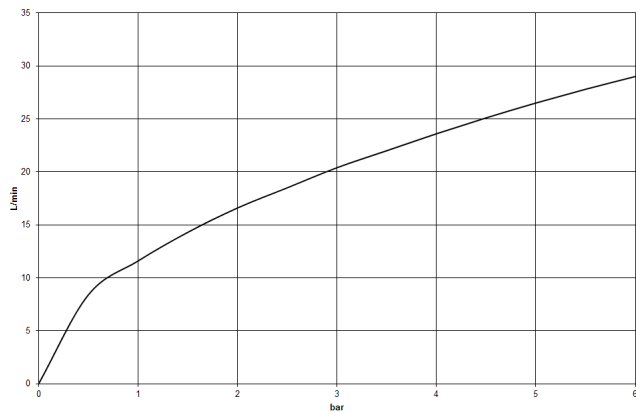

**MEM Three-hole single-lever bath mixer for bath rim or tile edge installation -  
Champagne (22kt Gold)**

27 412 782

- 220mm projection
- spout: rectangular normal flow
- max. flow 20.4 l/min at 3 bar flow pressure
- Hand shower: COMPACT RAIN, max. flow rate 6.8 l/min (at 3 bar)
- complete hand shower set with anti-scale system
- automatic bath/shower diverter
- height of mixer 300 mm
- height up to aerator 170 mm
- hole diameter spout 32 mm
- single-lever mixer hole diameter 35 mm
- hole diameter for complete hand shower set 32 mm
- rosette for mixer 60 x 60mm
- rosette for spout 60 x 60mm
- rosette for complete hand shower set 60 x 60mm
- metal shower hose 2250mm with integrated anti-twist protection

27 412 782  
mm [inches]

**Flow rate chart**

**Codes & Standards**

ASME A112.18.1

cUPC

EN 1717

MEM Three-hole single-lever bath mixer for bath rim or tile edge installation -  
Champagne (22kt Gold)

---