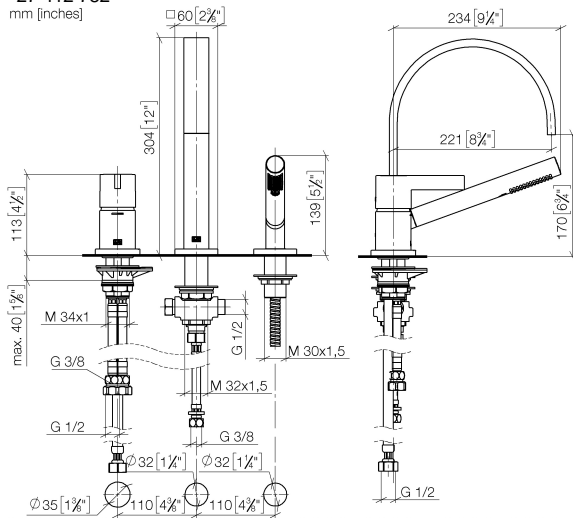

**MEM Three-hole single-lever bath mixer for bath rim or tile edge installation -  
Champagne (22kt Gold)**

27 412 782

- 220mm projection
- spout: rectangular normal flow
- max. flow 20.4 l/min at 3 bar flow pressure
- Hand shower: COMPACT RAIN, max. flow rate 6.8 l/min (at 3 bar)
- complete hand shower set with anti-scale system
- automatic bath/shower diverter
- height of mixer 300 mm
- height up to aerator 170 mm
- hole diameter spout 32 mm
- single-lever mixer hole diameter 35 mm
- hole diameter for complete hand shower set 32 mm
- rosette for mixer 60 x 60mm
- rosette for spout 60 x 60mm
- rosette for complete hand shower set 60 x 60mm
- metal shower hose 2250mm with integrated anti-twist protection

**Recommended miscellaneous**

**Perfecto installation kit -** 12 614 970 90

**Recommended miscellaneous**

**Decorative caps for Perfecto -  
Champagne (22kt Gold)** 12 801 970-47  
• 1 pair

**MEM Three-hole single-lever bath mixer for bath rim or tile edge installation -  
Champagne (22kt Gold)**

27 412 782  
mm [inches]

**Flow rate chart**

**Codes & Standards**

ASME A112.18.1

cUPC

EN 1717

MEM Three-hole single-lever bath mixer for bath rim or tile edge installation -  
Champagne (22kt Gold)

---

27 412 782

Certificates

---

IAPMO\_4976

Belgaqua\_24-008-2

**MEM Three-hole single-lever bath mixer for bath rim or tile edge installation - Champagne (22kt Gold)**

27 412 782

**Spare parts list**