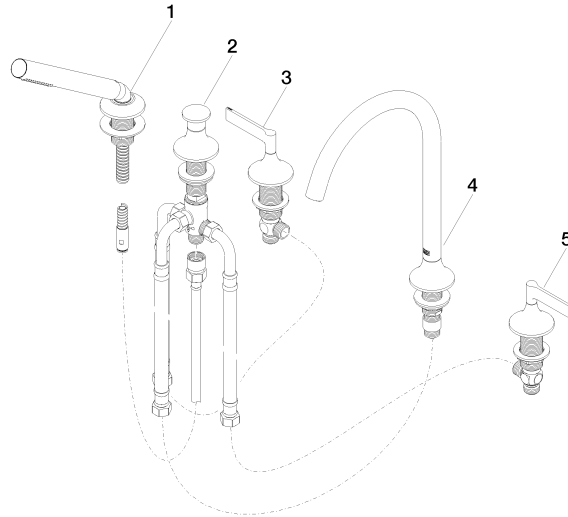

VAIA Five-hole bath mixer for deck mounting with diverter - Platinum

27 522 819 Product version from 3/13/2017

- spout: circular, air-enriched flow
- max. flow 21.5 l/min at 3 bar flow pressure
- Hand shower: COMPACT RAIN, max. flow rate 6.8 l/min (at 3 bar)
- complete hand shower set with anti-scale system
- automatic bath/shower diverter
- 220mm projection
- height of mixer 347 mm
- height up to aerator 244 mm
- hole diameter spout 32 mm
- hole diameter valve 32 mm
- hole diameter for complete hand shower set 32 mm
- rosette for spout Ø 60mm
- rosette for complete hand shower set Ø 60mm
- rosette for deck valve Ø 60mm
- metal shower hose 1750mm with integrated anti-twist protection
- WRAS

VAIA Five-hole bath mixer for deck mounting with diverter - Platinum

27 522 819 Product version from 3/13/2017

mm [inches]
M 1:10

Flow rate chart

Codes & Standards

ASME A112.18.1 cUPC DIN 4109 EN 1717

Executive Order ISO 3822 Ü-Zeichen
no. 1007

VAIA Five-hole bath mixer for deck mounting with diverter - Platinum

27 522 819 Product version from 3/13/2017

Certificates

IAPMO_4976

Belgaqua_22_278_2 WRAS_2310

LGA_29

VAIA Five-hole bath mixer for deck mounting with diverter - Platinum

27 522 819 Product version from 3/13/2017

Parts for other finishes can be found here: [Chrome](#)

Spare parts list

No.	Item Number	Name	Quantity used	Delivery time
1	27 702 809-08	VAIA Hand shower set for bath rim or tile edge installation - Platinum	1	40
2	29 140 809-08	VAIA Two-way diverter for bath rim or tile edge installation - Platinum	1	40
3	20 000 818-08	VAIA Deck valve clockwise closing hot - Platinum	1	-
Spare part can no longer be ordered, please order the replacement item				
4	13 612 809-08	VAIA Bath spout without diverter for deck mounting - Platinum	1	-
Spare part can no longer be ordered, please order the replacement item				
5	20 000 819-08	VAIA Deck valve anti-clockwise closing cold - Platinum	1	-
Spare part can no longer be ordered, please order the replacement item				