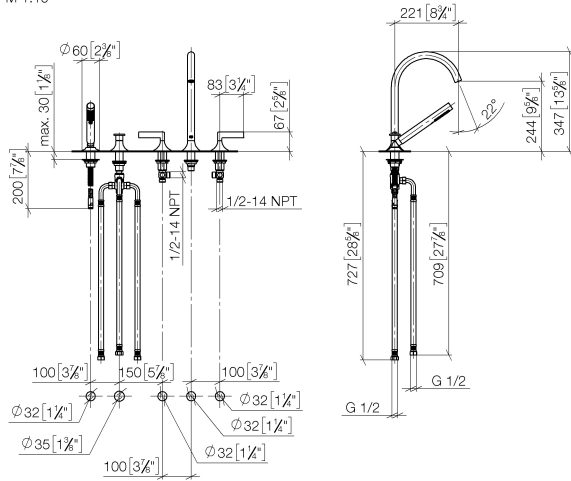

VAIA Five-hole bath mixer for deck mounting with diverter - Platinum

27 522 819 Product version from 3/13/2017

- spout: circular, air-enriched flow
- max. flow 21.5 l/min at 3 bar flow pressure
- Hand shower: COMPACT RAIN, max. flow rate 6.8 l/min (at 3 bar)
- complete hand shower set with anti-scale system
- automatic bath/shower diverter
- 220mm projection
- height of mixer 347 mm
- height up to aerator 244 mm
- hole diameter spout 32 mm
- hole diameter valve 32 mm
- hole diameter for complete hand shower set 32 mm
- rosette for spout Ø 60mm
- rosette for complete hand shower set Ø 60mm
- rosette for deck valve Ø 60mm
- metal shower hose 1750mm with integrated anti-twist protection
- WRAS

VAIA Five-hole bath mixer for deck mounting with diverter - Platinum

27 522 819 Product version from 3/13/2017

mm [inches]
M 1:10

Flow rate chart

Codes & Standards

ASME A112.18.1 cUPC DIN 4109 EN 1717

Executive Order ISO 3822 Ü-Zeichen
no. 1007

VAIA Five-hole bath mixer for deck mounting with diverter - Platinum

27 522 819 Product version from 3/13/2017

Certificates

IAPMO_4976

Belgaqua_22_278_2 WRAS_2310

LGA_29

VAIA Five-hole bath mixer for deck mounting with diverter - Platinum

27 522 819 Product version from 3/13/2017

Parts for other finishes can be found here: [Chrome](#)

Spare parts list

No.	Item Number	Name	Quantity used	Delivery time
1	27 702 809-08	VAIA Hand shower set for bath rim or tile edge installation - Platinum	1	40
2	29 140 809-08	VAIA Two-way diverter for bath rim or tile edge installation - Platinum	1	40
3	20 000 818-08	VAIA Deck valve clockwise closing hot - Platinum	1	-
Spare part can no longer be ordered, please order the replacement item				
4	13 612 809-08	VAIA Bath spout without diverter for deck mounting - Platinum	1	-
Spare part can no longer be ordered, please order the replacement item				
5	20 000 819-08	VAIA Deck valve anti-clockwise closing cold - Platinum	1	-
Spare part can no longer be ordered, please order the replacement item				