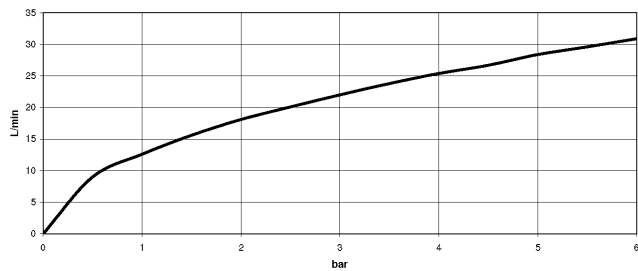

VAIA Five-hole bath mixer for deck mounting with diverter - Platinum

27 522 819 Product version from 3/13/2017

- spout: circular, air-enriched flow
- max. flow 21.5 l/min at 3 bar flow pressure
- Hand shower: COMPACT RAIN, max. flow rate 6.8 l/min (at 3 bar)
- complete hand shower set with anti-scale system
- automatic bath/shower diverter
- 220mm projection
- height of mixer 347 mm
- height up to aerator 244 mm
- hole diameter spout 32 mm
- hole diameter valve 32 mm
- hole diameter for complete hand shower set 32 mm
- rosette for spout Ø 60mm
- rosette for complete hand shower set Ø 60mm
- rosette for deck valve Ø 60mm
- metal shower hose 1750mm with integrated anti-twist protection
- WRAS

Intrinsic protection against back flow.

	Platinum	27 522 819-08
	Chrome	27 522 819-00
	Brushed Platinum	27 522 819-06
	Dark Chrome	27 522 819-19
	Brushed Durabronze (23kt Gold)	27 522 819-28
	Brushed Bronze	27 522 819-42
	Brushed Champagne (22kt Gold)	27 522 819-46
	Champagne (22kt Gold)	27 522 819-47
	Brushed Dark Platinum	27 522 819-99

VAIA Five-hole bath mixer for deck mounting with diverter - Platinum

27 522 819 Product version from 3/13/2017

mm [inches]
M 1:10

Flow rate chart

Codes & Standards

ASME A112.18.1 cUPC DIN 4109 EN 1717

Executive Order ISO 3822 Ü-Zeichen
no. 1007