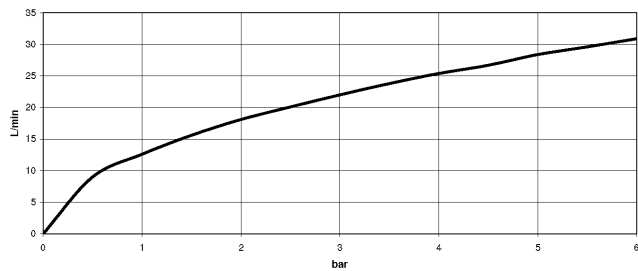

Flow rate chart

Codes & Standards

ASME A112.18.1   cUPC   DIN 4109   EN 1717

Executive Order   ISO 3822   Ü-Zeichen
no. 1007