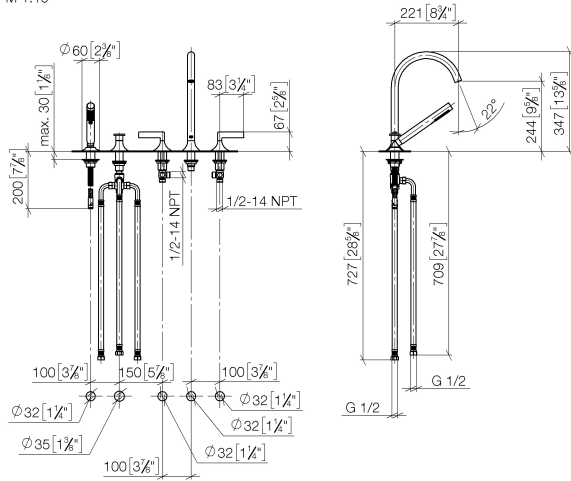

VAIA Five-hole bath mixer for deck mounting with diverter - Brushed Bronze

27 522 819 Product version from 3/13/2017

- spout: circular, air-enriched flow
- max. flow 21.5 l/min at 3 bar flow pressure
- Hand shower: COMPACT RAIN, max. flow rate 6.8 l/min (at 3 bar)
- complete hand shower set with anti-scale system
- automatic bath/shower diverter
- 220mm projection
- height of mixer 347 mm
- height up to aerator 244 mm
- hole diameter spout 32 mm
- hole diameter valve 32 mm
- hole diameter for complete hand shower set 32 mm
- rosette for spout Ø 60mm
- rosette for complete hand shower set Ø 60mm
- rosette for deck valve Ø 60mm
- metal shower hose 1750mm with integrated anti-twist protection
- WRAS

VAIA Five-hole bath mixer for deck mounting with diverter - Brushed Bronze

27 522 819 Product version from 3/13/2017

mm [inches]
M 1:10

Flow rate chart

Codes & Standards

ASME A112.18.1 cUPC DIN 4109 EN 1717

LGA_29

VAIA Five-hole bath mixer for deck mounting with diverter - Brushed Bronze

27 522 819 Product version from 3/13/2017

Parts for other finishes can be found here: [Chrome](#)

Spare parts list

No.	Item Number	Name	Quantity used	Delivery time
1	27 702 809-42	VAIA Hand shower set for bath rim or tile edge installation - Brushed Bronze	1	30
2	29 140 809-42	VAIA Two-way diverter for bath rim or tile edge installation - Brushed Bronze	1	30
3	20 000 818-42	handle (hot)	1	-
Spare part can no longer be ordered, please order the replacement item				
4	13 612 809-42	spout	1	-
Spare part can no longer be ordered, please order the replacement item				
5	20 000 819-42	handle (hot)	1	-
Spare part can no longer be ordered, please order the replacement item				