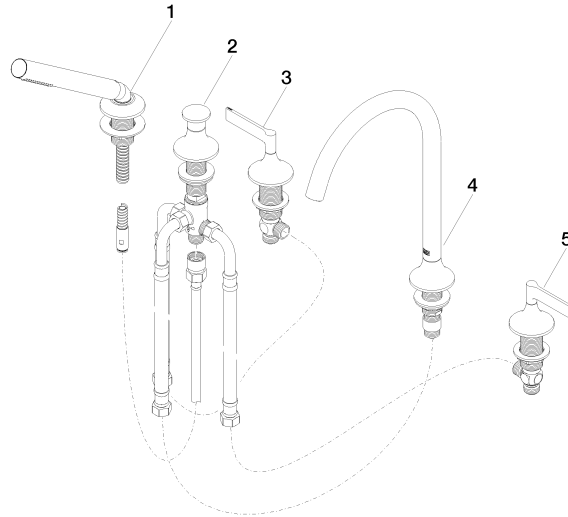

VAIA Five-hole bath mixer for deck mounting with diverter - Brushed Bronze

27 522 819 Product version from 3/13/2017

- spout: circular, air-enriched flow
- max. flow 21.5 l/min at 3 bar flow pressure
- Hand shower: COMPACT RAIN, max. flow rate 6.8 l/min (at 3 bar)
- complete hand shower set with anti-scale system
- automatic bath/shower diverter
- 220mm projection
- height of mixer 347 mm
- height up to aerator 244 mm
- hole diameter spout 32 mm
- hole diameter valve 32 mm
- hole diameter for complete hand shower set 32 mm
- rosette for spout Ø 60mm
- rosette for complete hand shower set Ø 60mm
- rosette for deck valve Ø 60mm
- metal shower hose 1750mm with integrated anti-twist protection
- WRAS

VAIA Five-hole bath mixer for deck mounting with diverter - Brushed Bronze

27 522 819 Product version from 3/13/2017

mm [inches]
M 1:10

Flow rate chart

Codes & Standards

ASME A112.18.1 cUPC DIN 4109 EN 1717

Executive Order ISO 3822 Ü-Zeichen
no. 1007

VAIA Five-hole bath mixer for deck mounting with diverter - Brushed Bronze

27 522 819 Product version from 3/13/2017

Certificates

IAPMO_4976

Belgaqua_22_278_2 WRAS_2310

LGA_29

VAIA Five-hole bath mixer for deck mounting with diverter - Brushed Bronze

27 522 819 Product version from 3/13/2017

Parts for other finishes can be found here: [Chrome](#)

Spare parts list

No.	Item Number	Name	Quantity used	Delivery time
1	27 702 809-42	VAIA Hand shower set for bath rim or tile edge installation - Brushed Bronze	1	30
2	29 140 809-42	VAIA Two-way diverter for bath rim or tile edge installation - Brushed Bronze	1	30
3	20 000 818-42	handle (hot)	1	-
Spare part can no longer be ordered, please order the replacement item				
4	13 612 809-42	spout	1	-
Spare part can no longer be ordered, please order the replacement item				
5	20 000 819-42	handle (hot)	1	-
Spare part can no longer be ordered, please order the replacement item				