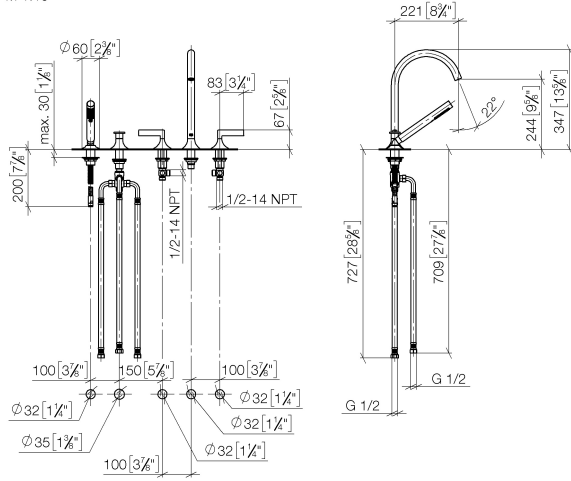

**VAIA Five-hole bath mixer for deck mounting with diverter - Brushed Champagne (22kt Gold)**

27 522 819 Product version from 3/13/2017

- spout: circular, air-enriched flow
- max. flow 21.5 l/min at 3 bar flow pressure
- Hand shower: COMPACT RAIN, max. flow rate 6.8 l/min (at 3 bar)
- complete hand shower set with anti-scale system
- automatic bath/shower diverter
- 220mm projection
- height of mixer 347 mm
- height up to aerator 244 mm
- hole diameter spout 32 mm
- hole diameter valve 32 mm
- hole diameter for complete hand shower set 32 mm
- rosette for spout Ø 60mm
- rosette for complete hand shower set Ø 60mm
- rosette for deck valve Ø 60mm
- metal shower hose 1750mm with integrated anti-twist protection
- WRAS

**VAIA Five-hole bath mixer for deck mounting with diverter - Brushed Champagne (22kt Gold)**

27 522 819 Product version from 3/13/2017  
mm [inches]  
M 1:10

**Flow rate chart**

**Codes & Standards**

ASME A112.18.1      cUPC      DIN 4109      EN 1717

## VAIA Five-hole bath mixer for deck mounting with diverter - Brushed Champagne (22kt Gold)

---

27 522 819 Product version from 3/13/2017

Parts for other finishes can be found here: [Chrome](#)

**Spare parts list**

No.	Item Number	Name	Quantity used	Delivery time
1	27 702 809-46	VAIA Hand shower set for bath rim or tile edge installation - Brushed Champagne (22kt Gold)	1	30
2	29 140 809-46	VAIA Two-way diverter for bath rim or tile edge installation - Brushed Champagne (22kt Gold)	1	30
3	20 000 818-46	handle ( hot )	1	-
Spare part can no longer be ordered, please order the replacement item				
4	13 612 809-46	spout	1	-
Spare part can no longer be ordered, please order the replacement item				
5	20 000 819-46	handle ( hot )	1	-
Spare part can no longer be ordered, please order the replacement item				