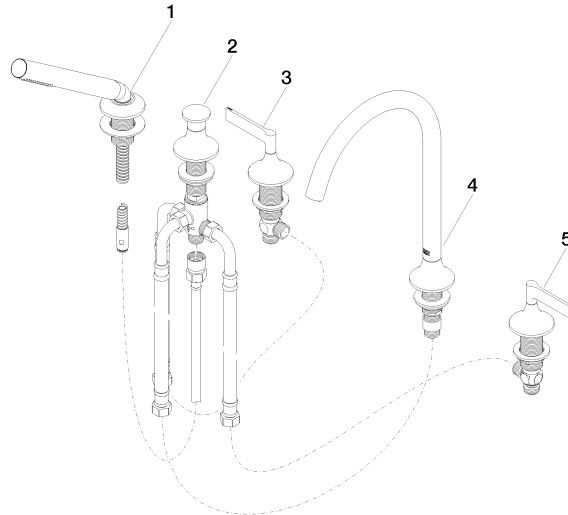

**VAIA Five-hole bath mixer for deck mounting with diverter - Brushed Champagne (22kt Gold)**

27 522 819 Product version from 3/13/2017

- spout: circular, air-enriched flow
- max. flow 21.5 l/min at 3 bar flow pressure
- Hand shower: COMPACT RAIN, max. flow rate 6.8 l/min (at 3 bar)
- complete hand shower set with anti-scale system
- automatic bath/shower diverter
- 220mm projection
- height of mixer 347 mm
- height up to aerator 244 mm
- hole diameter spout 32 mm
- hole diameter valve 32 mm
- hole diameter for complete hand shower set 32 mm
- rosette for spout Ø 60mm
- rosette for complete hand shower set Ø 60mm
- rosette for deck valve Ø 60mm
- metal shower hose 1750mm with integrated anti-twist protection
- WRAS

## VAIA Five-hole bath mixer for deck mounting with diverter - Brushed Champagne (22kt Gold)

---

27 522 819 Product version from 3/13/2017

### Certificates

---

IAPMO\_4976

Belgaqua\_22\_278\_2 WRAS\_2310

LGA\_29

**VAIA Five-hole bath mixer for deck mounting with diverter - Brushed Champagne (22kt Gold)**

27 522 819 Product version from 3/13/2017

Parts for other finishes can be found here: [Chrome](#)

**Spare parts list**

No.	Item Number	Name	Quantity used	Delivery time
1	27 702 809-46	VAIA Hand shower set for bath rim or tile edge installation - Brushed Champagne (22kt Gold)	1	30
2	29 140 809-46	VAIA Two-way diverter for bath rim or tile edge installation - Brushed Champagne (22kt Gold)	1	30
3	20 000 818-46	handle ( hot )	1	-
Spare part can no longer be ordered, please order the replacement item				
4	13 612 809-46	spout	1	-
Spare part can no longer be ordered, please order the replacement item				
5	20 000 819-46	handle ( hot )	1	-
Spare part can no longer be ordered, please order the replacement item				