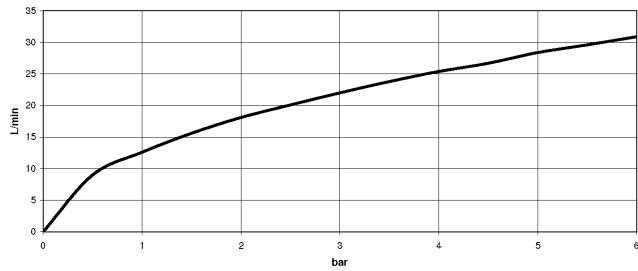

**VAIA Five-hole bath mixer for deck mounting with diverter - Brushed Champagne (22kt Gold)**

27 522 819 Product version from 3/13/2017

- spout: circular, air-enriched flow
- max. flow 21.5 l/min at 3 bar flow pressure
- Hand shower: COMPACT RAIN, max. flow rate 6.8 l/min (at 3 bar)
- complete hand shower set with anti-scale system
- automatic bath/shower diverter
- 220mm projection
- height of mixer 347 mm
- height up to aerator 244 mm
- hole diameter spout 32 mm
- hole diameter valve 32 mm
- hole diameter for complete hand shower set 32 mm
- rosette for spout Ø 60mm
- rosette for complete hand shower set Ø 60mm
- rosette for deck valve Ø 60mm
- metal shower hose 1750mm with integrated anti-twist protection
- WRAS

Intrinsic protection against back flow.

	Brushed Champagne (22kt Gold)	27 522 819-46
	Chrome	27 522 819-00
	Brushed Platinum	27 522 819-06
	Platinum	27 522 819-08
	Dark Chrome	27 522 819-19
	Brushed Durabronze (23kt Gold)	27 522 819-28
	Brushed Bronze	27 522 819-42
	Champagne (22kt Gold)	27 522 819-47
	Brushed Dark Platinum	27 522 819-99

**VAIA Five-hole bath mixer for deck mounting with diverter - Brushed Champagne (22kt Gold)**

27 522 819 Product version from 3/13/2017  
mm [inches]  
M 1:10

**Flow rate chart**

**Codes & Standards**

ASME A112.18.1      cUPC      DIN 4109      EN 1717