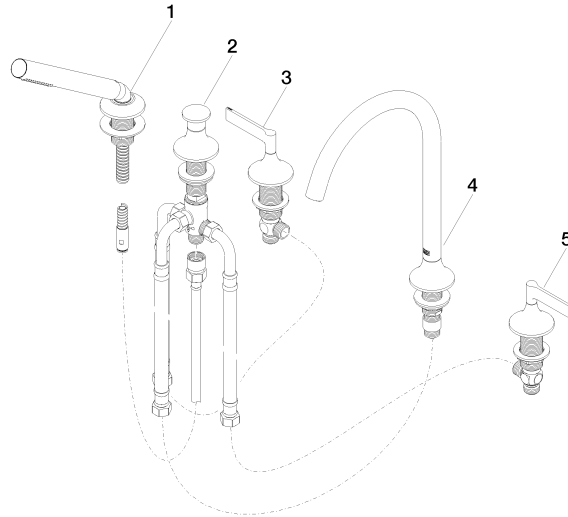

VAIA Five-hole bath mixer for deck mounting with diverter - Brushed Dark Platinum

27 522 819 Product version from 3/13/2017

- spout: circular, air-enriched flow
- max. flow 21.5 l/min at 3 bar flow pressure
- Hand shower: COMPACT RAIN, max. flow rate 6.8 l/min (at 3 bar)
- complete hand shower set with anti-scale system
- automatic bath/shower diverter
- 220mm projection
- height of mixer 347 mm
- height up to aerator 244 mm
- hole diameter spout 32 mm
- hole diameter valve 32 mm
- hole diameter for complete hand shower set 32 mm
- rosette for spout Ø 60mm
- rosette for complete hand shower set Ø 60mm
- rosette for deck valve Ø 60mm
- metal shower hose 1750mm with integrated anti-twist protection
- WRAS

VAIA Five-hole bath mixer for deck mounting with diverter - Brushed Dark Platinum

27 522 819 Product version from 3/13/2017

Certificates

IAPMO_4976

Belgaqua_22_278_2 WRAS_2310

LGA_29

VAIA Five-hole bath mixer for deck mounting with diverter - Brushed Dark Platinum

27 522 819 Product version from 3/13/2017

Parts for other finishes can be found here: [Chrome](#)

Spare parts list

No.	Item Number	Name	Quantity used	Delivery time
1	27 702 809-99	VAIA Hand shower set for bath rim or tile edge installation - Brushed Dark Platinum	1	20
2	29 140 809-99	VAIA Two-way diverter for bath rim or tile edge installation - Brushed Dark Platinum	1	20
3	20 000 818-99	VAIA Deck valve clockwise closing hot - Brushed Dark Platinum	1	-
Spare part can no longer be ordered, please order the replacement item				
4	13 612 809-99	VAIA Bath spout without diverter for deck mounting - Brushed Dark Platinum	1	-
Spare part can no longer be ordered, please order the replacement item				
5	20 000 819-99	VAIA Deck valve anti-clockwise closing cold - Brushed Dark Platinum	1	-
Spare part can no longer be ordered, please order the replacement item				