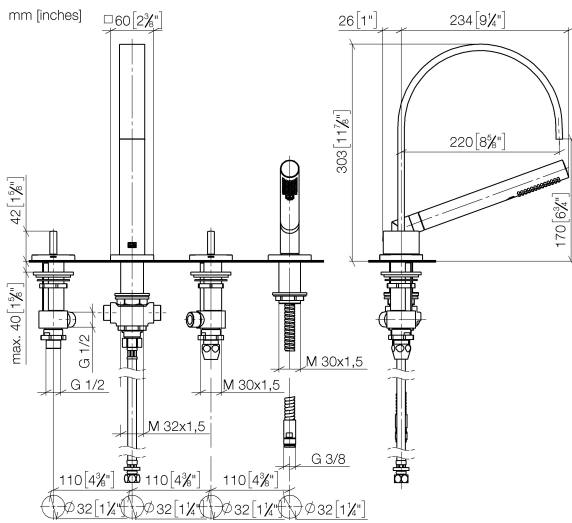

MEM Bath shower set for bath rim or tile edge installation - Platinum

27 532 782 Product version from 3/10/2014

- 220mm projection
- spout: rectangular normal flow
- max. flow 27.3 l/min at 3 bar flow pressure
- Hand shower: COMPACT RAIN, max. flow rate 6.8 l/min (at 3 bar)
- complete hand shower set with anti-scale system
- automatic bath/shower diverter
- height of mixer 300 mm
- height up to aerator 170 mm
- hole diameter valve 32 mm
- hole diameter spout 32 mm
- hole diameter for complete hand shower set 32 mm
- rosette for spout 60 x 60mm
- rosette for complete hand shower set 60 x 60mm
- rosette for deck valve 60 x 60mm
- metal shower hose 1750mm with integrated anti-twist protection
- WRAS

Recommended miscellaneous

Perfecto installation kit - 12 614 970 90

Recommended miscellaneous

Decorative caps for Perfecto - Platinum 12 801 970-08
• 1 pair

MEM Bath shower set for bath rim or tile edge installation - Platinum

27 532 782 Product version from 3/10/2014

Flow rate chart

Codes & Standards

ASME A112.18.1	cUPC	DIN 4109	EN 1717
ISO 3822	Scottish Water Byelaws	UK Water Supply Regulations	Ü-Zeichen

MEM Bath shower set for bath rim or tile edge installation - Platinum

Spare parts list

No.	Item Number	Name	Quantity used	Delivery time
1	20 000 783-08	MEM Deck valve anti-clockwise closing hot - Platinum	1	40
2	90 28 22 268 00-08	90282226800-08	1	40
3	12 502 970 90	High pressure hose 1/2" x 1/2" x 400 mm -	1	2
4	20 000 782-08	MEM Deck valve clockwise closing cold - Platinum	1	40
5	27 702 980-08	Hand shower set for bath rim or tile edge installation - Platinum	1	40