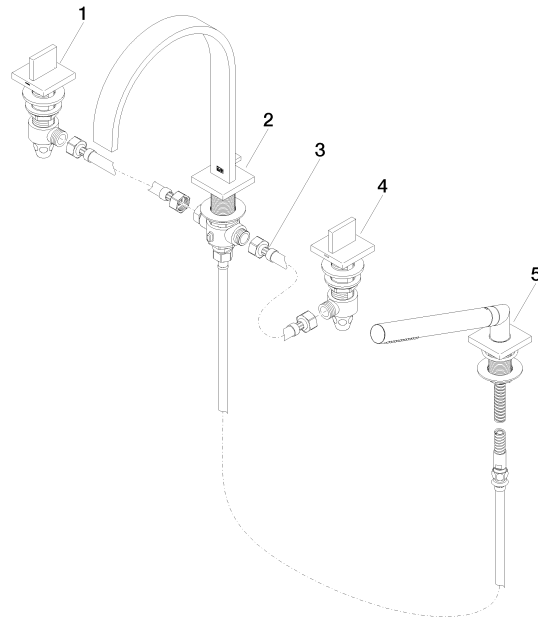

MEM Bath shower set for bath rim or tile edge installation - Platinum

27 532 782 Product version from 3/10/2014

- 220mm projection
- spout: rectangular normal flow
- max. flow 27.3 l/min at 3 bar flow pressure
- Hand shower: COMPACT RAIN, max. flow rate 6.8 l/min (at 3 bar)
- complete hand shower set with anti-scale system
- automatic bath/shower diverter
- height of mixer 300 mm
- height up to aerator 170 mm
- hole diameter valve 32 mm
- hole diameter spout 32 mm
- hole diameter for complete hand shower set 32 mm
- rosette for spout 60 x 60mm
- rosette for complete hand shower set 60 x 60mm
- rosette for deck valve 60 x 60mm
- metal shower hose 1750mm with integrated anti-twist protection
- WRAS

27 532 782 Product version from 3/10/2014

Flow rate chart

Codes & Standards

ASME A112.18.1	cUPC	DIN 4109	EN 1717
ISO 3822	Scottish Water Byelaws	UK Water Supply Regulations	Ü-Zeichen

MEM Bath shower set for bath rim or tile edge installation - Platinum

27 532 782 Product version from 3/10/2014

Certificates

WRAS_2306

IAPMO_4976

LGA_9

Belgaqua_21-026-2

MEM Bath shower set for bath rim or tile edge installation - Platinum

27 532 782 Product version from 3/10/2014

Spare parts list

No.	Item Number	Name	Quantity used	Delivery time
1	20 000 783-08	MEM Deck valve anti-clockwise closing hot - Platinum	1	40
2	90 28 22 268 00-08	90282226800-08	1	40
3	12 502 970 90	High pressure hose 1/2" x 1/2" x 400 mm -	1	2
4	20 000 782-08	MEM Deck valve clockwise closing cold - Platinum	1	40
5	27 702 980-08	Hand shower set for bath rim or tile edge installation - Platinum	1	40