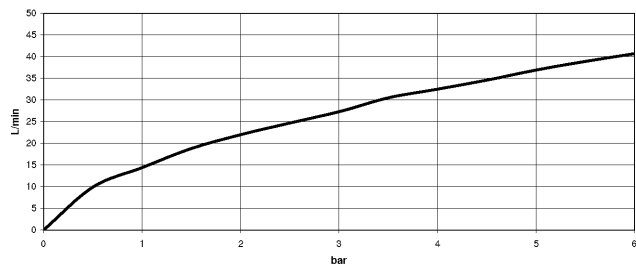

27 532 782 Product version from 3/10/2014

Flow rate chart

Codes & Standards

ASME A112.18.1	cUPC	DIN 4109	EN 1717
ISO 3822	Scottish Water Byelaws	UK Water Supply Regulations	Ü-Zeichen

MEM Bath shower set for bath rim or tile edge installation - Platinum