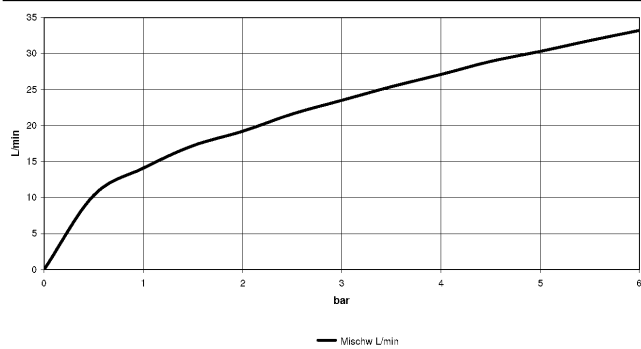

META Bath shower set for bath rim or tile edge installation - Brushed Platinum

27 632 661 Product version from 7/1/2023

- spout: circular, air-enriched flow
- max. flow 23.5 l/min at 3 bar flow pressure
- Hand shower: COMPACT RAIN, max. flow rate 6.8 l/min (at 3 bar)
- complete hand shower set with anti-scale system
- automatic bath/shower diverter
- 221mm projection
- height of mixer 319 mm
- height up to aerator 216 mm
- hole diameter spout 35 mm
- hole diameter single-lever mixer 35 mm
- hole diameter for complete hand shower set 32 mm
- rosette for spout Ø 60mm
- rosette for single-lever mixer Ø 55mm
- rosette for complete hand shower set Ø 60mm
- metal shower hose 1750mm with integrated anti-twist protection
- WRAS

27 632 661 Product version from 7/1/2023

Flow rate chart

Codes & Standards

ASME A112.18.1	cUPC	DIN 4109	EN 1717
ISO 3822	Scottish Water Byelaws	UK Water Supply Regulations	Ü-Zeichen

META Bath shower set for bath rim or tile edge installation - Brushed Platinum