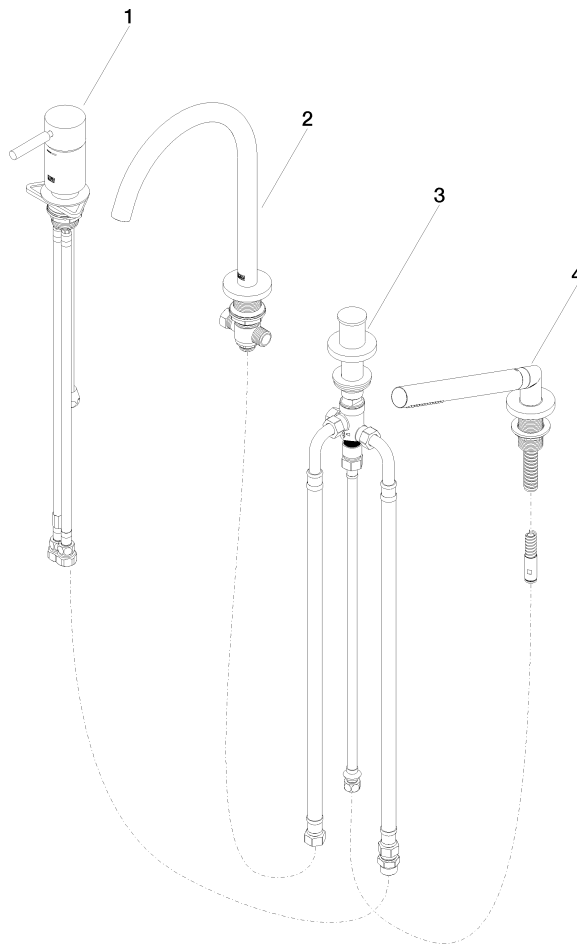

META Bath shower set for bath rim or tile edge installation - Brushed Platinum

27 632 661 Product version from 7/1/2023

- spout: circular, air-enriched flow
- max. flow 23.5 l/min at 3 bar flow pressure
- Hand shower: COMPACT RAIN, max. flow rate 6.8 l/min (at 3 bar)
- complete hand shower set with anti-scale system
- automatic bath/shower diverter
- 221mm projection
- height of mixer 319 mm
- height up to aerator 216 mm
- hole diameter spout 35 mm
- hole diameter single-lever mixer 35 mm
- hole diameter for complete hand shower set 32 mm
- rosette for spout Ø 60mm
- rosette for single-lever mixer Ø 55mm
- rosette for complete hand shower set Ø 60mm
- metal shower hose 1750mm with integrated anti-twist protection
- WRAS

27 632 661 Product version from 7/1/2023

Flow rate chart

Codes & Standards

ASME A112.18.1	cUPC	DIN 4109	EN 1717
ISO 3822	Scottish Water Byelaws	UK Water Supply Regulations	Ü-Zeichen

META Bath shower set for bath rim or tile edge installation - Brushed Platinum

27 632 661 Product version from 7/1/2023

Certificates

LGA_38

WRAS_2207

IAPMO_4976

Belgaqua_21-026-2

META Bath shower set for bath rim or tile edge installation - Brushed Platinum

27 632 661 Product version from 7/1/2023

Spare parts list

No.	Item Number	Name	Quantity used	Delivery time
1	29 300 660-06	META Single-lever bath mixer for bath rim or tile edge installation - Brushed Platinum	1	10
2	13 512 661-06	spout	1	60
3	29 140 660-06	META Two-way diverter for bath rim or tile edge installation - Brushed Platinum	1	10
4	27 702 660-06	META Hand shower set for bath rim or tile edge installation - Brushed Platinum	1	10