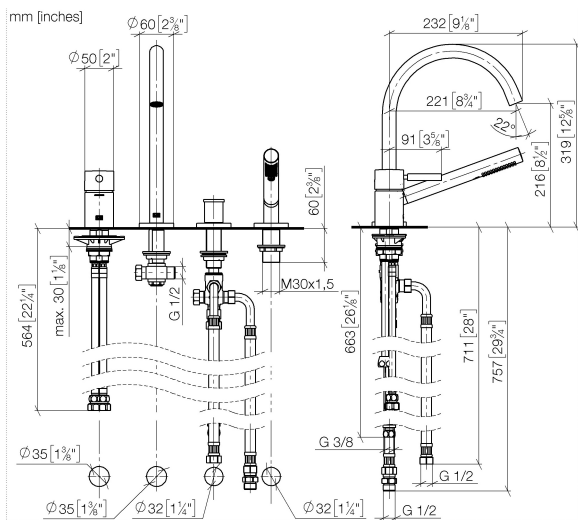

META Bath shower set for bath rim or tile edge installation - Brushed Platinum

27 632 661 Product version from 7/1/2023

- spout: circular, air-enriched flow
- max. flow 23.5 l/min at 3 bar flow pressure
- Hand shower: COMPACT RAIN, max. flow rate 6.8 l/min (at 3 bar)
- complete hand shower set with anti-scale system
- automatic bath/shower diverter
- 221mm projection
- height of mixer 319 mm
- height up to aerator 216 mm
- hole diameter spout 35 mm
- hole diameter single-lever mixer 35 mm
- hole diameter for complete hand shower set 32 mm
- rosette for spout Ø 60mm
- rosette for single-lever mixer Ø 55mm
- rosette for complete hand shower set Ø 60mm
- metal shower hose 1750mm with integrated anti-twist protection
- WRAS

Recommended miscellaneous

Perfecto installation kit - 12 614 970 90

Recommended miscellaneous

Decorative caps for Perfecto - Brushed Platinum 12 801 970-06
• 1 pair

META Bath shower set for bath rim or tile edge installation - Brushed Platinum

27 632 661 Product version from 7/1/2023

Flow rate chart

Codes & Standards

ASME A112.18.1	cUPC	DIN 4109	EN 1717
ISO 3822	Scottish Water Byelaws	UK Water Supply Regulations	Ü-Zeichen

META Bath shower set for bath rim or tile edge installation - Brushed Platinum

Spare parts list

No.	Item Number	Name	Quantity used	Delivery time
1	29 300 660-06	META Single-lever bath mixer for bath rim or tile edge installation - Brushed Platinum	1	10
2	13 512 661-06	spout	1	60
3	29 140 660-06	META Two-way diverter for bath rim or tile edge installation - Brushed Platinum	1	10
4	27 702 660-06	META Hand shower set for bath rim or tile edge installation - Brushed Platinum	1	10