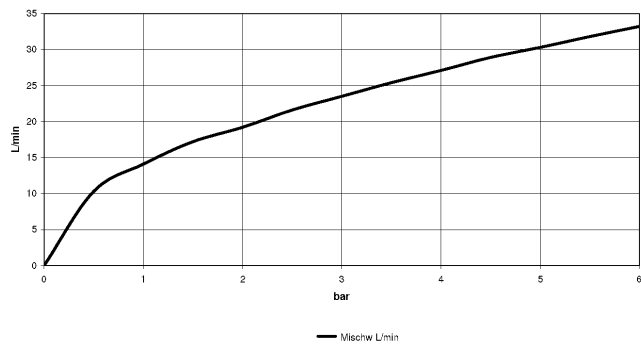

Flow rate chart

Codes & Standards

DIN 4109

ISO 3822

Ü-Zeichen