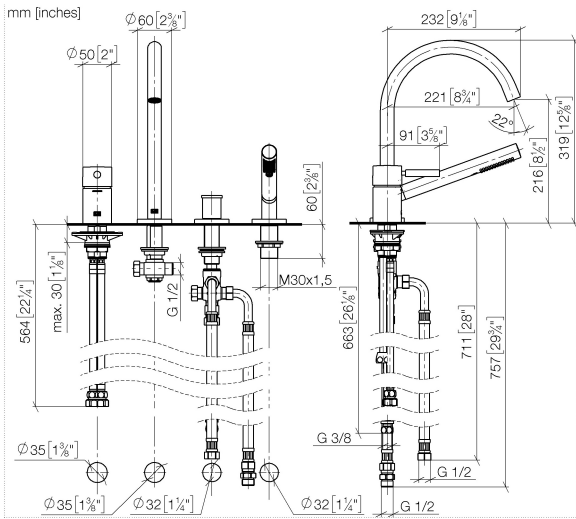

META Bath shower set for bath rim or tile edge installation - Light Gold

27 632 661 Product version from 7/1/2023

- spout: circular, air-enriched flow
- max. flow 23.5 l/min at 3 bar flow pressure
- Hand shower: COMPACT RAIN, max. flow rate 6.8 l/min (at 3 bar)
- complete hand shower set with anti-scale system
- automatic bath/shower diverter
- 221mm projection
- height of mixer 319 mm
- height up to aerator 216 mm
- hole diameter spout 35 mm
- hole diameter single-lever mixer 35 mm
- hole diameter for complete hand shower set 32 mm
- rosette for spout Ø 60mm
- rosette for single-lever mixer Ø 55mm
- rosette for complete hand shower set Ø 60mm
- metal shower hose 1750mm with integrated anti-twist protection
- WRAS

Recommended miscellaneous

Perfecto installation kit - 12 614 970 90

Recommended miscellaneous

Decorative caps for Perfecto - Light Gold 12 801 970-26
• 1 pair

META Bath shower set for bath rim or tile edge installation - Light Gold

27 632 661 Product version from 7/1/2023

Flow rate chart

Codes & Standards

DIN 4109

ISO 3822

Ü-Zeichen

META Bath shower set for bath rim or tile edge installation - Light Gold

27 632 661 Product version from 7/1/2023

Certificates

LGA_38

META Bath shower set for bath rim or tile edge installation - Light Gold

27 632 661 Product version from 7/1/2023

Spare parts list

No.	Item Number	Name	Quantity used	Delivery time
1	29 300 660-26	META Single-lever bath mixer for bath rim or tile edge installation - Light Gold	1	30
2	13 512 661-26	spout	1	-
Spare part can no longer be ordered, please order the replacement item				
3	29 140 660-26	META Two-way diverter for bath rim or tile edge installation - Light Gold	1	30
4	27 702 660-26	META Hand shower set for bath rim or tile edge installation - Light Gold	1	30