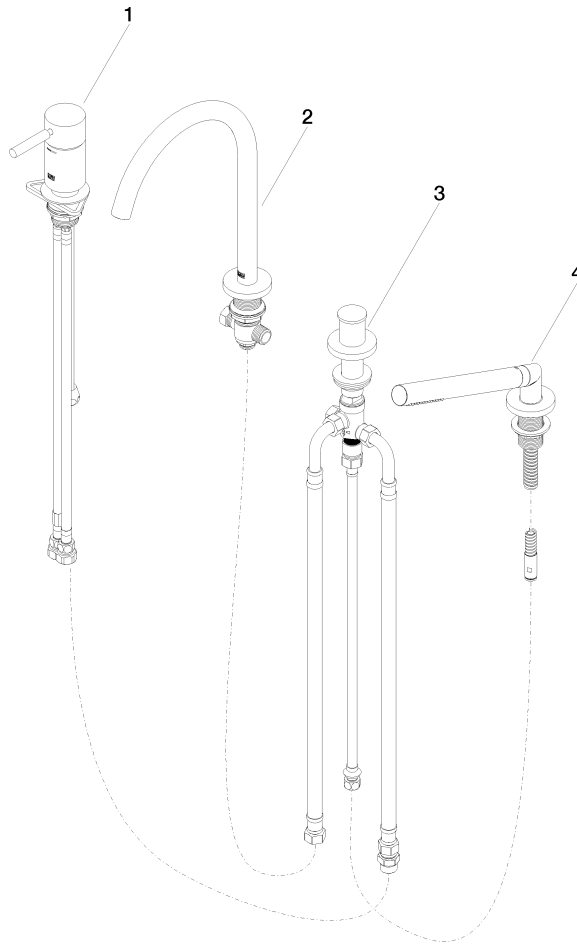

META Bath shower set for bath rim or tile edge installation - Light Gold

27 632 661 Product version from 7/1/2023

- spout: circular, air-enriched flow
- max. flow 23.5 l/min at 3 bar flow pressure
- Hand shower: COMPACT RAIN, max. flow rate 6.8 l/min (at 3 bar)
- complete hand shower set with anti-scale system
- automatic bath/shower diverter
- 221mm projection
- height of mixer 319 mm
- height up to aerator 216 mm
- hole diameter spout 35 mm
- hole diameter single-lever mixer 35 mm
- hole diameter for complete hand shower set 32 mm
- rosette for spout Ø 60mm
- rosette for single-lever mixer Ø 55mm
- rosette for complete hand shower set Ø 60mm
- metal shower hose 1750mm with integrated anti-twist protection
- WRAS

Recommended miscellaneous

Perfecto installation kit - 12 614 970 90

Recommended miscellaneous

Decorative caps for Perfecto - Light Gold 12 801 970-26
• 1 pair

META Bath shower set for bath rim or tile edge installation - Light Gold

27 632 661 Product version from 7/1/2023

Flow rate chart

Codes & Standards

DIN 4109

ISO 3822

Ü-Zeichen

META Bath shower set for bath rim or tile edge installation - Light Gold

27 632 661 Product version from 7/1/2023

Certificates

LGA_38

META Bath shower set for bath rim or tile edge installation - Light Gold

27 632 661 Product version from 7/1/2023

Spare parts list

No.	Item Number	Name	Quantity used	Delivery time
1	29 300 660-26	META Single-lever bath mixer for bath rim or tile edge installation - Light Gold	1	30
2	13 512 661-26	spout	1	-
Spare part can no longer be ordered, please order the replacement item				
3	29 140 660-26	META Two-way diverter for bath rim or tile edge installation - Light Gold	1	30
4	27 702 660-26	META Hand shower set for bath rim or tile edge installation - Light Gold	1	30