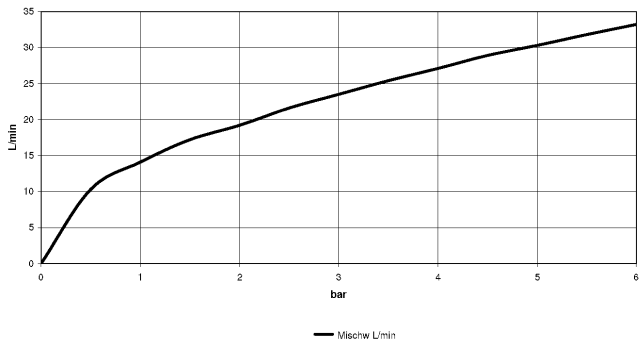

Flow rate chart

Codes & Standards

DIN 4109

ISO 3822

Ü-Zeichen