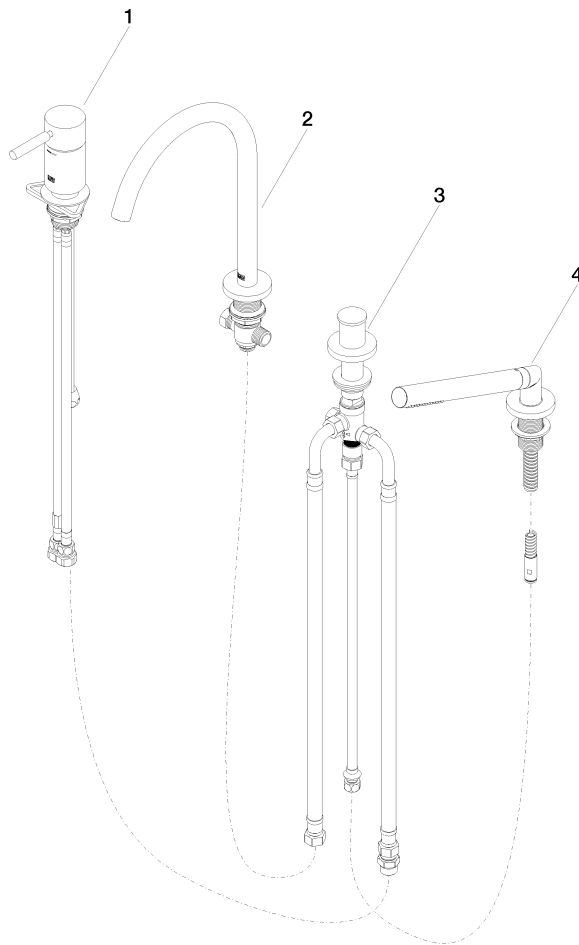

META Bath shower set for bath rim or tile edge installation - Brushed Light Gold

27 632 661 Product version from 7/1/2023

- spout: circular, air-enriched flow
- max. flow 23.5 l/min at 3 bar flow pressure
- Hand shower: COMPACT RAIN, max. flow rate 6.8 l/min (at 3 bar)
- complete hand shower set with anti-scale system
- automatic bath/shower diverter
- 221mm projection
- height of mixer 319 mm
- height up to aerator 216 mm
- hole diameter spout 35 mm
- hole diameter single-lever mixer 35 mm
- hole diameter for complete hand shower set 32 mm
- rosette for spout Ø 60mm
- rosette for single-lever mixer Ø 55mm
- rosette for complete hand shower set Ø 60mm
- metal shower hose 1750mm with integrated anti-twist protection
- WRAS

Recommended miscellaneous

Perfecto installation kit - 12 614 970 90

Recommended miscellaneous

Decorative caps for Perfecto - Brushed Light Gold 12 801 970-27
 • 1 pair

META Bath shower set for bath rim or tile edge installation - Brushed Light Gold

27 632 661 Product version from 7/1/2023

Flow rate chart

Codes & Standards

DIN 4109

ISO 3822

Ü-Zeichen

META Bath shower set for bath rim or tile edge installation - Brushed Light Gold

27 632 661 Product version from 7/1/2023

Certificates

LGA_38

META Bath shower set for bath rim or tile edge installation - Brushed Light Gold

27 632 661 Product version from 7/1/2023

Spare parts list

No.	Item Number	Name	Quantity used	Delivery time
1	29 300 660-27	META Single-lever bath mixer for bath rim or tile edge installation - Brushed Light Gold	1	30
2	13 512 661-27	spout	1	-
Spare part can no longer be ordered, please order the replacement item				
3	29 140 660-27	META Two-way diverter for bath rim or tile edge installation - Brushed Light Gold	1	30
4	27 702 660-27	META Hand shower set for bath rim or tile edge installation - Brushed Light Gold	1	30