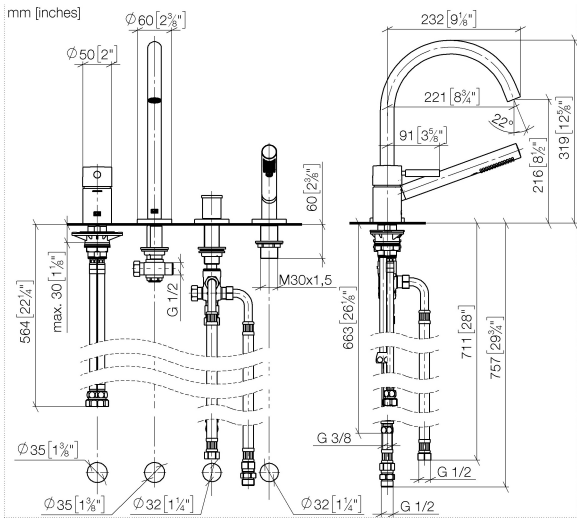

META Bath shower set for bath rim or tile edge installation - Brushed Light Gold

27 632 661 Product version from 7/1/2023

- spout: circular, air-enriched flow
- max. flow 23.5 l/min at 3 bar flow pressure
- Hand shower: COMPACT RAIN, max. flow rate 6.8 l/min (at 3 bar)
- complete hand shower set with anti-scale system
- automatic bath/shower diverter
- 221mm projection
- height of mixer 319 mm
- height up to aerator 216 mm
- hole diameter spout 35 mm
- hole diameter single-lever mixer 35 mm
- hole diameter for complete hand shower set 32 mm
- rosette for spout Ø 60mm
- rosette for single-lever mixer Ø 55mm
- rosette for complete hand shower set Ø 60mm
- metal shower hose 1750mm with integrated anti-twist protection
- WRAS

Recommended miscellaneous

Perfecto installation kit - 12 614 970 90

Recommended miscellaneous

Decorative caps for Perfecto - Brushed Light Gold 12 801 970-27
 • 1 pair

META Bath shower set for bath rim or tile edge installation - Brushed Light Gold

27 632 661 Product version from 7/1/2023

Flow rate chart

Codes & Standards

DIN 4109

ISO 3822

Ü-Zeichen

META Bath shower set for bath rim or tile edge installation - Brushed Light Gold

27 632 661 Product version from 7/1/2023

Certificates

LGA_38

META Bath shower set for bath rim or tile edge installation - Brushed Light Gold

27 632 661 Product version from 7/1/2023

Spare parts list

No.	Item Number	Name	Quantity used	Delivery time
1	29 300 660-27	META Single-lever bath mixer for bath rim or tile edge installation - Brushed Light Gold	1	30
2	13 512 661-27	spout	1	-
Spare part can no longer be ordered, please order the replacement item				
3	29 140 660-27	META Two-way diverter for bath rim or tile edge installation - Brushed Light Gold	1	30
4	27 702 660-27	META Hand shower set for bath rim or tile edge installation - Brushed Light Gold	1	30