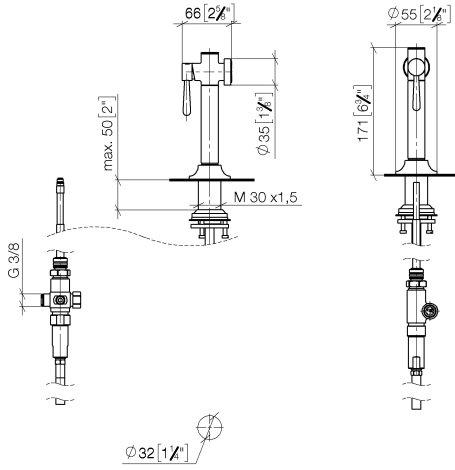

27 718 809

- with round rosette
- spray flow
- automatic spout/shower diverter
- height of mixer 171 mm
- hole diameter rinsing spray 32mm
- fabric braided hose 1500 mm
- sprayface with anti-scaling system
- lead-free
- This product can help a building meet the requirements of Green Building Rating Systems, e.g. LEED®, BREEAM®, DGNB

Can only be combined with 33810809, 33826809, 19815809, 19825809.

Intrinsic protection against back flow.

Residual water may emerge from the spray after closing.

Operating unit can be positioned freely.

	Dark Chrome	27 718 809-19
	Chrome	27 718 809-00
	Brushed Platinum	27 718 809-06
	Platinum	27 718 809-08
	Durabronze (23kt Gold)	27 718 809-09
	Brushed Durabronze (23kt Gold)	27 718 809-28
	Matte Black	27 718 809-33
	Brushed Champagne (22kt Gold)	27 718 809-46
	Champagne (22kt Gold)	27 718 809-47
	Brushed Chrome	27 718 809-93
	Brushed Dark Platinum	27 718 809-99

27 718 809

mm [inches]

Flow rate chart

Codes & Standards

DIN 4109

ISO 3822

Ü-Zeichen

### Product version from 7/1/2023

No.	Item Number	Name	Quantity used	Delivery time
	90 12 11 096 12-19	shower	8	20