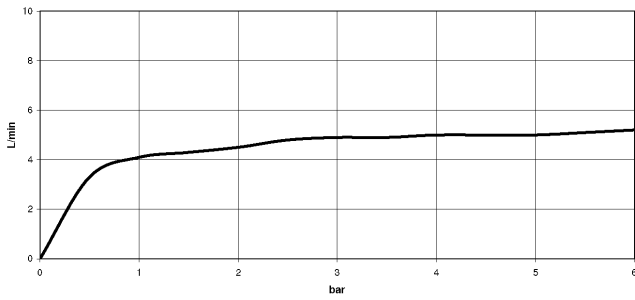

27 718 809

- with round rosette
- spray flow
- automatic spout/shower diverter
- height of mixer 171 mm
- hole diameter rinsing spray 32mm
- fabric braided hose 1500 mm
- sprayface with anti-scaling system
- lead-free
- This product can help a building meet the requirements of Green Building Rating Systems, e.g. LEED®, BREEAM®, DGNB

Can only be combined with 33810809, 33826809, 19815809, 19825809.

Intrinsic protection against back flow.

Residual water may emerge from the spray after closing.

Operating unit can be positioned freely.

	Dark Chrome	27 718 809-19
	Chrome	27 718 809-00
	Brushed Platinum	27 718 809-06
	Platinum	27 718 809-08
	Durabronze (23kt Gold)	27 718 809-09
	Brushed Durabronze (23kt Gold)	27 718 809-28
	Matte Black	27 718 809-33
	Brushed Champagne (22kt Gold)	27 718 809-46
	Champagne (22kt Gold)	27 718 809-47
	Brushed Chrome	27 718 809-93
	Brushed Dark Platinum	27 718 809-99

27 718 809

mm [inches]

Flow rate chart

Codes & Standards

DIN 4109

ISO 3822

Ü-Zeichen