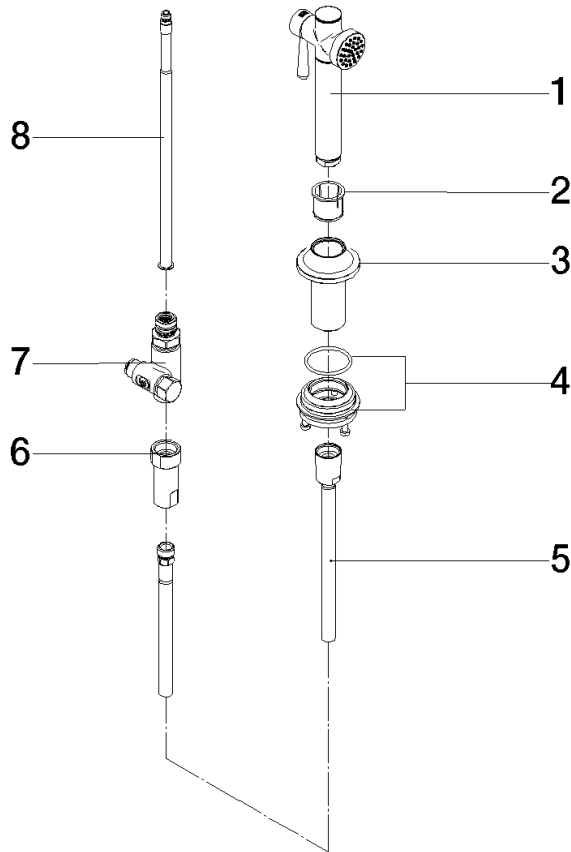

27 718 809

- with round rosette
- spray flow
- automatic spout/shower diverter
- height of mixer 171 mm
- hole diameter rinsing spray 32mm
- fabric braided hose 1500 mm
- sprayface with anti-scaling system
- lead-free
- This product can help a building meet the requirements of Green Building Rating Systems, e.g. LEED®, BREEAM®, DGNB

Can only be combined with 33810809, 33826809, 19815809, 19825809.

Intrinsic protection against back flow.

Residual water may emerge from the spray after closing.

Operating unit can be positioned freely.

	Brushed Champagne (22kt Gold)	27 718 809-46
	Chrome	27 718 809-00
	Brushed Platinum	27 718 809-06
	Platinum	27 718 809-08
	Durabrand (23kt Gold)	27 718 809-09
	Dark Chrome	27 718 809-19
	Brushed Durabrand (23kt Gold)	27 718 809-28
	Matte Black	27 718 809-33
	Champagne (22kt Gold)	27 718 809-47
	Brushed Chrome	27 718 809-93
	Brushed Dark Platinum	27 718 809-99

27 718 809

mm [inches]

Flow rate chart

Codes & Standards

DIN 4109

ISO 3822

Ü-Zeichen

VAIA Rinsing spray set - Brushed Champagne (22kt Gold)

Parts for other finishes can be found here: [Chrome](#)

VAIA Rinsing spray set - Brushed Champagne (22kt Gold)

VAIA

27 718 809

**Spare parts list**

**Product version from 7/1/2023**

No.	Item Number	Name	Quantity used	Delivery time
	90 12 11 096 12-46	shower	8	30