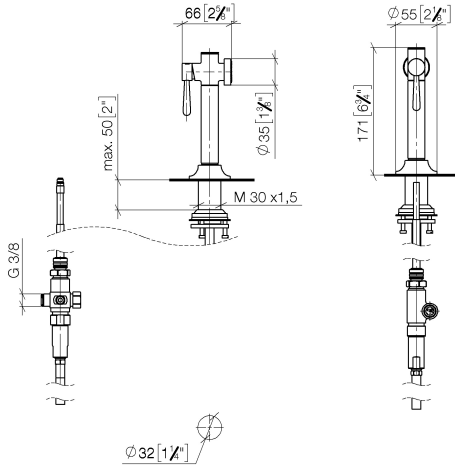

27 718 809

- with round rosette
- spray flow
- automatic spout/shower diverter
- height of mixer 171 mm
- hole diameter rinsing spray 32mm
- fabric braided hose 1500 mm
- sprayface with anti-scaling system
- lead-free
- This product can help a building meet the requirements of Green Building Rating Systems, e.g. LEED®, BREEAM®, DGNB

Can only be combined with 33810809, 33826809, 19815809, 19825809.

Intrinsic protection against back flow.

Residual water may emerge from the spray after closing.

Operating unit can be positioned freely.

	Brushed Champagne (22kt Gold)	27 718 809-46
	Chrome	27 718 809-00
	Brushed Platinum	27 718 809-06
	Platinum	27 718 809-08
	Durabrand (23kt Gold)	27 718 809-09
	Dark Chrome	27 718 809-19
	Brushed Durabrand (23kt Gold)	27 718 809-28
	Matte Black	27 718 809-33
	Champagne (22kt Gold)	27 718 809-47
	Brushed Chrome	27 718 809-93
	Brushed Dark Platinum	27 718 809-99

27 718 809

mm [inches]

Flow rate chart

Codes & Standards

DIN 4109

ISO 3822

Ü-Zeichen

VAIA Rinsing spray set - Brushed Champagne (22kt Gold)