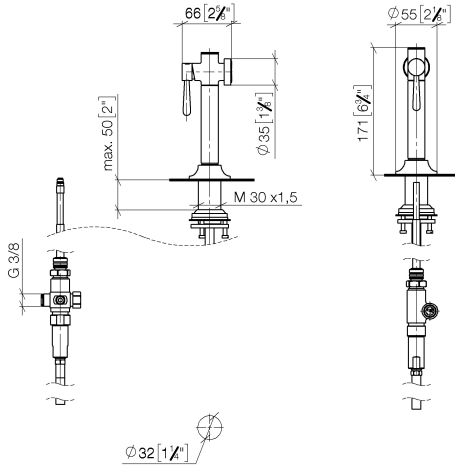

27 718 809

- with round rosette
- spray flow
- automatic spout/shower diverter
- height of mixer 171 mm
- hole diameter rinsing spray 32mm
- fabric braided hose 1500 mm
- sprayface with anti-scaling system
- lead-free
- This product can help a building meet the requirements of Green Building Rating Systems, e.g. LEED®, BREEAM®, DGNB

Can only be combined with 33810809, 33826809, 19815809, 19825809.

Intrinsic protection against back flow.

Residual water may emerge from the spray after closing.

Operating unit can be positioned freely.

	Brushed Chrome	27 718 809-93
	Chrome	27 718 809-00
	Brushed Platinum	27 718 809-06
	Platinum	27 718 809-08
	Durabronze (23kt Gold)	27 718 809-09
	Dark Chrome	27 718 809-19
	Brushed Durabronze (23kt Gold)	27 718 809-28
	Matte Black	27 718 809-33
	Brushed Champagne (22kt Gold)	27 718 809-46
	Champagne (22kt Gold)	27 718 809-47
	Brushed Dark Platinum	27 718 809-99

27 718 809

mm [inches]

Flow rate chart

Codes & Standards

DIN 4109

ISO 3822

Ü-Zeichen