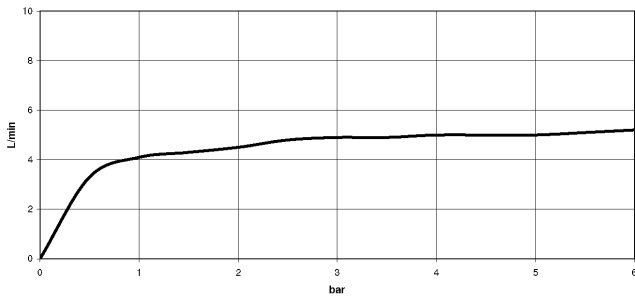

27 718 809

- with round rosette
- spray flow
- automatic spout/shower diverter
- height of mixer 171 mm
- hole diameter rinsing spray 32mm
- fabric braided hose 1500 mm
- sprayface with anti-scaling system
- lead-free
- This product can help a building meet the requirements of Green Building Rating Systems, e.g. LEED®, BREEAM®, DGNB

Can only be combined with 33810809, 33826809, 19815809, 19825809.

Intrinsic protection against back flow.

Residual water may emerge from the spray after closing.

Operating unit can be positioned freely.

	Brushed Chrome	27 718 809-93
	Chrome	27 718 809-00
	Brushed Platinum	27 718 809-06
	Platinum	27 718 809-08
	Durabronze (23kt Gold)	27 718 809-09
	Dark Chrome	27 718 809-19
	Brushed Durabronze (23kt Gold)	27 718 809-28
	Matte Black	27 718 809-33
	Brushed Champagne (22kt Gold)	27 718 809-46
	Champagne (22kt Gold)	27 718 809-47
	Brushed Dark Platinum	27 718 809-99

27 718 809

mm [inches]

Flow rate chart

Codes & Standards

DIN 4109

ISO 3822

Ü-Zeichen