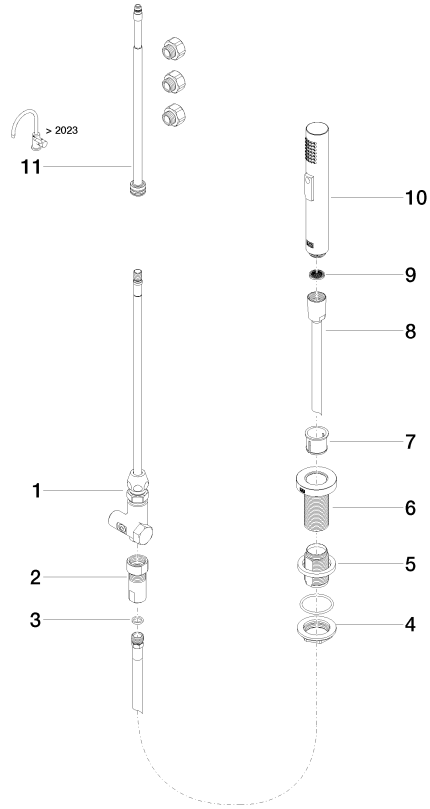

Rinsing spray set - Brushed Champagne (22kt Gold)

ELIO

27 721 970

Fits: ELIO, TARA, TARA ULTRA

- with round rosette
- spray flow
- automatic spout/shower diverter
- height of mixer 191 mm
- hole diameter rinsing spray 32mm
- fabric braided hose 1500 mm
- sprayface with anti-scaling system
- lead-free

27 721 970

mm [inches]

Flow rate chart

Codes & Standards

DIN 4109

ISO 3822

NSF372

NSF61

LGA_18

27 721 970

Parts for other finishes can be found here: [Chrome](#)

Rinsing spray set - Brushed Champagne (22kt Gold)

ELIO

27 721 970

Spare parts list