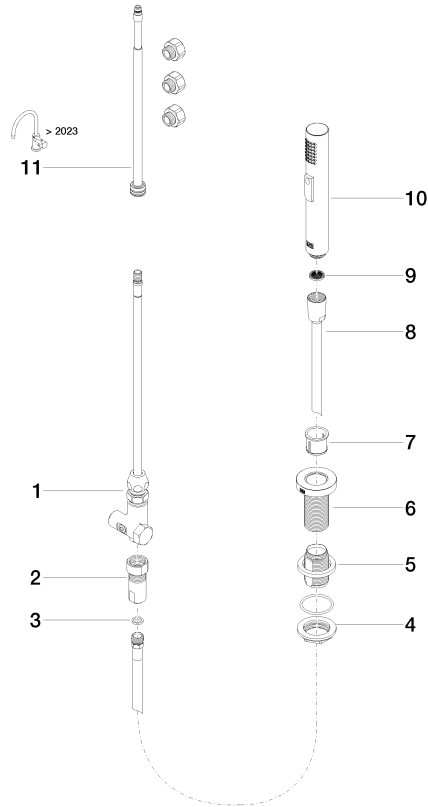

27 721 970

Product version from 10/27/2020

Parts for other finishes can be found here: [Chrome](#)