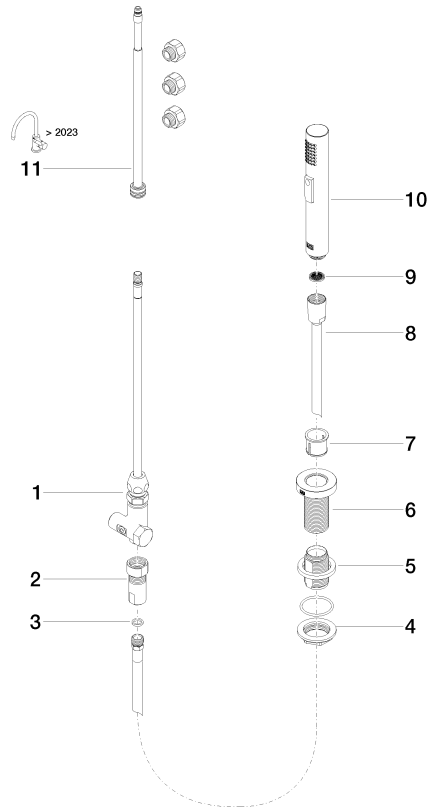

Rinsing spray set - Brushed Dark Platinum

ELIO

27 721 970

Fits: ELIO, TARA, TARA ULTRA

- with round rosette
- spray flow
- automatic spout/shower diverter
- height of mixer 191 mm
- hole diameter rinsing spray 32mm
- fabric braided hose 1500 mm
- sprayface with anti-scaling system
- lead-free

27 721 970

mm [inches]

Flow rate chart

Codes & Standards

DIN 4109

EN 1717

ISO 3822

NSF372

IAPMO_6

LGA_18

Belgaqua_21-027-2

27 721 970

Product version up to 10/27/2020

Product version from 10/27/2020

Parts for other
finishes can be found
here: [Chrome](#)

Rinsing spray set - Brushed Dark Platinum

ELIO

27 721 970

Spare parts list

Product version up to 10/27/2020

Product version from 10/27/2020

No.	Item Number	Name	Quantity used	Delivery time
	90 17 09 046 11 90	diverter	12	2