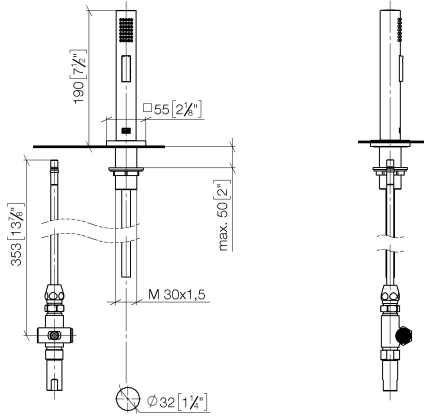

Rinsing spray set - Platinum

LOT

27 722 970

- with angular rosette
- spray flow
- automatic spout/shower diverter
- height of mixer 189 mm
- hole diameter rinsing spray 32mm
- fabric braided hose 1500 mm
- sprayface with anti-scaling system
- lead-free

Can only be combined with 32800680, 32843680.

Intrinsic protection against back flow.

	Platinum	27 722 970-08
	Chrome	27 722 970-00
	Brushed Platinum	27 722 970-06
	Durabronze (23kt Gold)	27 722 970-09
	Dark Chrome	27 722 970-19
	Brushed Durabronze (23kt Gold)	27 722 970-28
	Brushed Champagne (22kt Gold)	27 722 970-46
	Champagne (22kt Gold)	27 722 970-47
	Brushed Chrome	27 722 970-93
	Brushed Dark Platinum	27 722 970-99

27 722 970

mm [inches]

Flow rate chart

Codes & Standards

DIN 4109

EN 1717

ISO 3822

NSF372

LOT

27 722 970

Spare parts list

Product version up to 10/27/2020

Product version from 10/27/2020

No.	Item Number	Name	Quantity used	Delivery time
	04 24 02 046 01-07	pipe	19	10