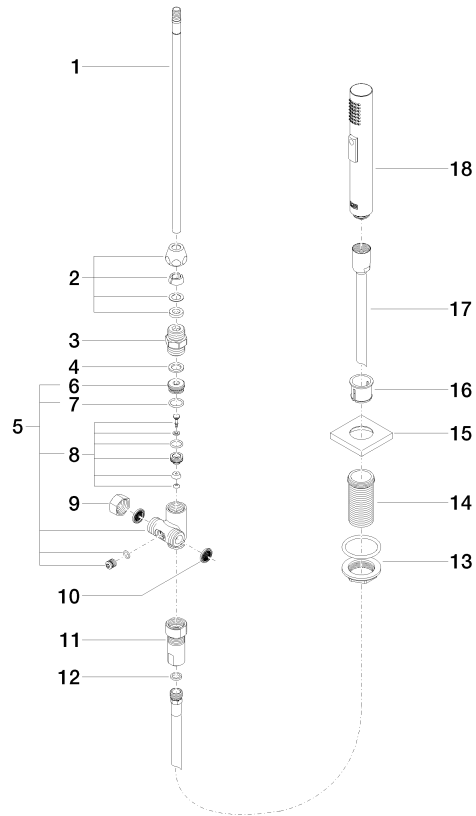

Rinsing spray set - Brushed Dark Platinum

LOT

27 722 970

- with angular rosette
- spray flow
- automatic spout/shower diverter
- height of mixer 189 mm
- hole diameter rinsing spray 32mm
- fabric braided hose 1500 mm
- sprayface with anti-scaling system
- lead-free

27 722 970

mm [inches]

Flow rate chart

Codes & Standards

DIN 4109

EN 1717

ISO 3822

NSF372

IAPMO_N-4976

IAPMO_6

Belgaqua_21-027-2

27 722 970

Product version up to 10/27/2020

Product version from 10/27/2020

Parts for other finishes can be found here: Chrome

Rinsing spray set - Brushed Dark Platinum

LOT

27 722 970

Spare parts list

Product version up to 10/27/2020

Product version from 10/27/2020

No.	Item Number	Name	Quantity used	Delivery time
	04 24 02 046 01-07	pipe	19	10