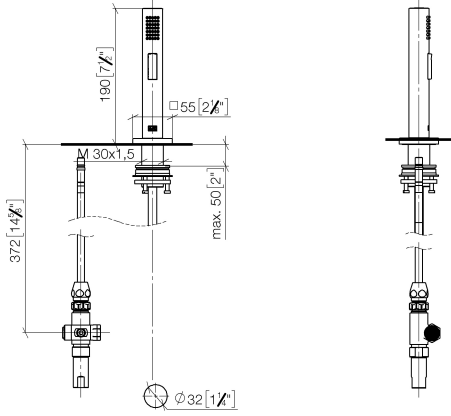

Rinsing spray set - Chrome

27 723 970

- with angular rosette
- spray flow
- automatic spout/shower diverter
- height of mixer 190 mm
- hole diameter rinsing spray 32mm
- fabric braided hose 1500 mm
- sprayface with anti-scaling system
- lead-free

Can only be combined with 33826680, 32815680.

Intrinsic protection against back flow.

Residual water may emerge from the spray after closing.

Operating unit can be positioned freely.

	Chrome	27 723 970-00
	Brushed Platinum	27 723 970-06
	Platinum	27 723 970-08
	Dark Chrome	27 723 970-19
	Brushed Durabronze (23kt Gold)	27 723 970-28
	Brushed Champagne (22kt Gold)	27 723 970-46
	Champagne (22kt Gold)	27 723 970-47
	Brushed Dark Platinum	27 723 970-99

Rinsing spray set - Chrome

27 723 970

mm [inches]

Rinsing spray set - Chrome

27 723 970

Product version from 2/1/2023

Parts for other finishes can be found here: Brushed
Platinum

Rinsing spray set - Chrome

27 723 970

Spare parts list

Product version from 2/1/2023

No.	Item Number	Name	Quantity used	Delivery time
	04 12 11 158 00-00	shower	9	10