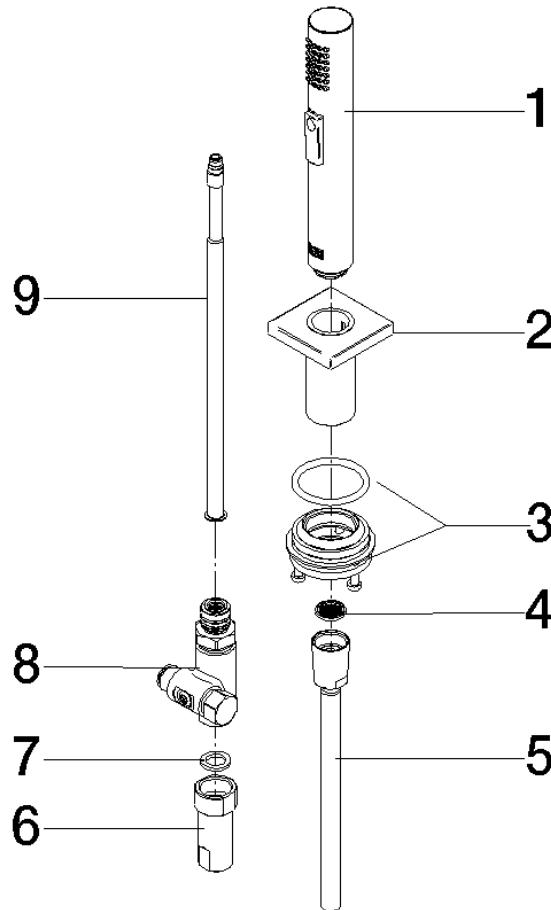

Rinsing spray set - Chrome

27 723 970

- with angular rosette
- spray flow
- automatic spout/shower diverter
- height of mixer 190 mm
- hole diameter rinsing spray 32mm
- fabric braided hose 1500 mm
- sprayface with anti-scaling system
- lead-free

Can only be combined with 33826680, 32815680.

Intrinsic protection against back flow.

Residual water may emerge from the spray after closing.

Operating unit can be positioned freely.

	Chrome	27 723 970-00
	Brushed Platinum	27 723 970-06
	Platinum	27 723 970-08
	Dark Chrome	27 723 970-19
	Brushed Durabronze (23kt Gold)	27 723 970-28
	Brushed Champagne (22kt Gold)	27 723 970-46
	Champagne (22kt Gold)	27 723 970-47
	Brushed Dark Platinum	27 723 970-99

Rinsing spray set - Chrome

27 723 970

mm [inches]

Rinsing spray set - Chrome

27 723 970

Product version from 2/1/2023

Parts for other finishes can be found here: Brushed
Platinum

Rinsing spray set - Chrome

27 723 970

Spare parts list

Product version from 2/1/2023

No.	Item Number	Name	Quantity used	Delivery time
	04 12 11 158 00-00	shower	9	10