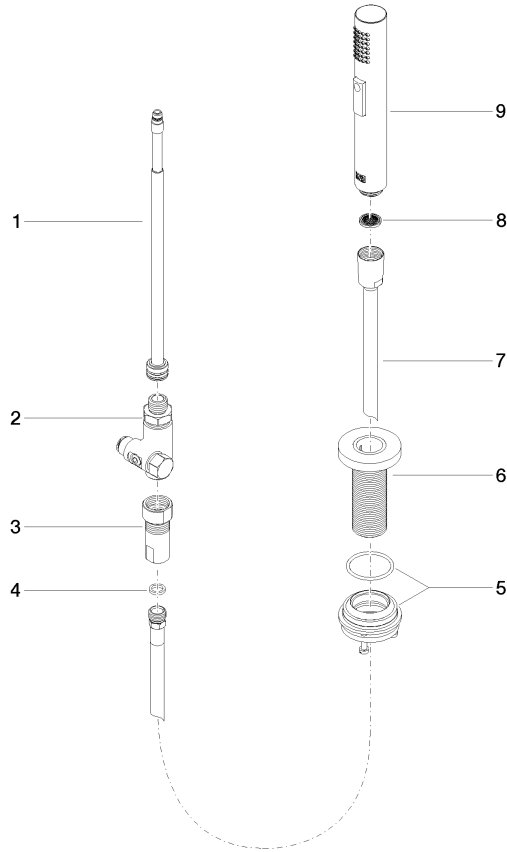

Rinsing spray set - Chrome

27 731 970

- with round rosette
- spray flow
- automatic spout/shower diverter
- height of mixer 191 mm
- hole diameter rinsing spray 32mm
- fabric braided hose 1500 mm
- sprayface with anti-scaling system
- lead-free

Rinsing spray set - Chrome

27 731 970

mm [inches]

Flow rate chart

Codes & Standards

DIN 4109

EN 1717

ISO 3822

Ü-Zeichen

Rinsing spray set - Chrome

27 731 970

Certificates

LGA_29

Belgaqua_24-005-2 LGA_38

Rinsing spray set - Chrome

27 731 970

Product version from 2/1/2023

Parts for other
finishes can be found
here: Brushed
Platinum

Rinsing spray set - Chrome

27 731 970

Spare parts list

Product version from 2/1/2023

No.	Item Number	Name	Quantity used	Delivery time
	90 17 09 046 12 90	diverter	9	2