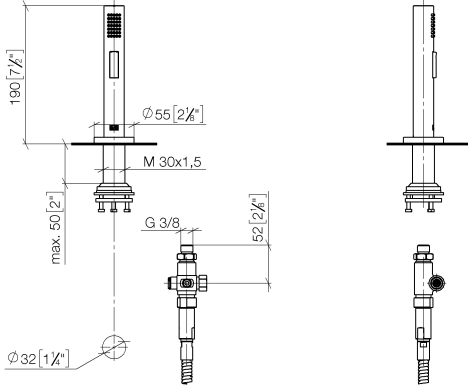

Rinsing spray set - Chrome

27 731 970

- with round rosette
- spray flow
- automatic spout/shower diverter
- height of mixer 191 mm
- hole diameter rinsing spray 32mm
- fabric braided hose 1500 mm
- sprayface with anti-scaling system
- lead-free

Can only be combined with 32815682, 33826861, 32815861, 33836888, 32816888, 20816892, 33836875, 32815875.

Intrinsic protection against back flow.

Residual water may emerge from the spray after closing.

Operating unit can be positioned freely.

Rinsing spray set - Chrome

27 731 970

mm [inches]

Flow rate chart

Codes & Standards

DIN 4109

EN 1717

ISO 3822