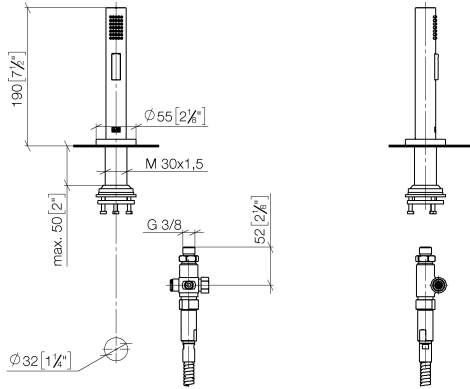

Rinsing spray set - Platinum

27 731 970

- with round rosette
- spray flow
- automatic spout/shower diverter
- height of mixer 191 mm
- hole diameter rinsing spray 32mm
- fabric braided hose 1500 mm
- sprayface with anti-scaling system
- lead-free

Can only be combined with 32815682, 33826861, 32815861, 33836888, 32816888, 20816892, 33836875, 32815875.

Intrinsic protection against back flow.

Residual water may emerge from the spray after closing.

Operating unit can be positioned freely.

Rinsing spray set - Platinum

27 731 970

mm [inches]

Flow rate chart

Codes & Standards

DIN 4109

EN 1717

ISO 3822