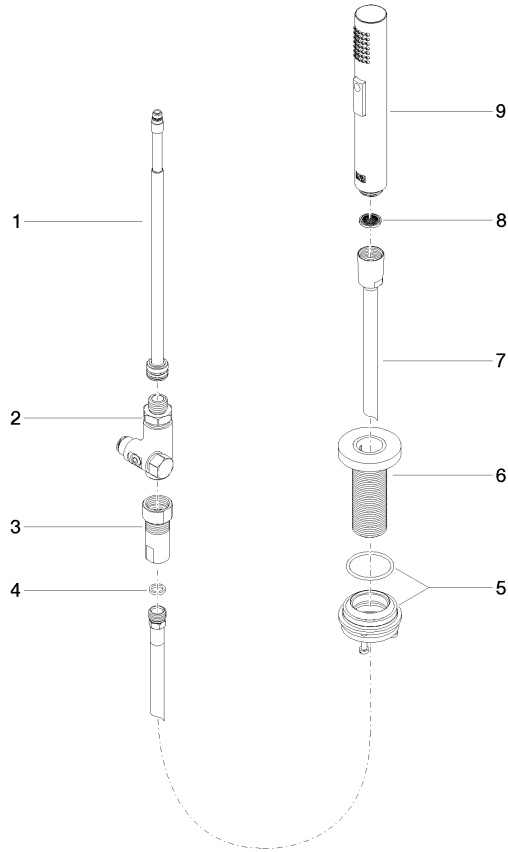

Rinsing spray set - Platinum

27 731 970

- with round rosette
- spray flow
- automatic spout/shower diverter
- height of mixer 191 mm
- hole diameter rinsing spray 32mm
- fabric braided hose 1500 mm
- sprayface with anti-scaling system
- lead-free

Rinsing spray set - Platinum

27 731 970

mm [inches]

Flow rate chart

Codes & Standards

DIN 4109

EN 1717

ISO 3822

Ü-Zeichen

Rinsing spray set - Platinum

27 731 970

Certificates

LGA_29

Belgaqua_24-005-2 LGA_38

Rinsing spray set - Platinum

27 731 970

Product version from 2/1/2023

Parts for other
finishes can be found
here: [Chrome](#)

Rinsing spray set - Platinum

27 731 970

Spare parts list

Product version from 2/1/2023

| No. | Item Number | Name | Quantity used | Delivery time |
|-----|--------------------|----------|---------------|---------------|
| | 90 17 09 046 12 90 | diverter | 9 | 2 |