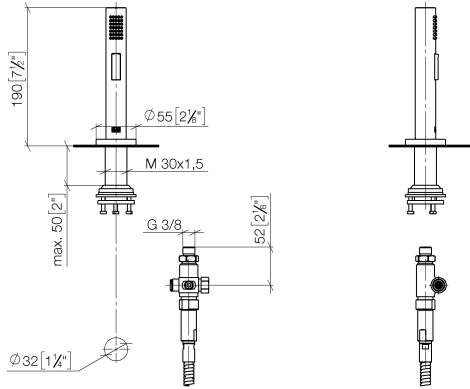

Rinsing spray set - Durabron (23kt Gold)

27 731 970

- with round rosette
- spray flow
- automatic spout/shower diverter
- height of mixer 191 mm
- hole diameter rinsing spray 32mm
- fabric braided hose 1500 mm
- sprayface with anti-scaling system
- lead-free

Can only be combined with 32815682, 33826861, 32815861, 33836888, 32816888, 20816892, 33836875, 32815875.

Intrinsic protection against back flow.

Residual water may emerge from the spray after closing.

Operating unit can be positioned freely.

Rinsing spray set - Durabronz (23kt Gold)

27 731 970

mm [inches]

Flow rate chart

Codes & Standards

DIN 4109

EN 1717

ISO 3822