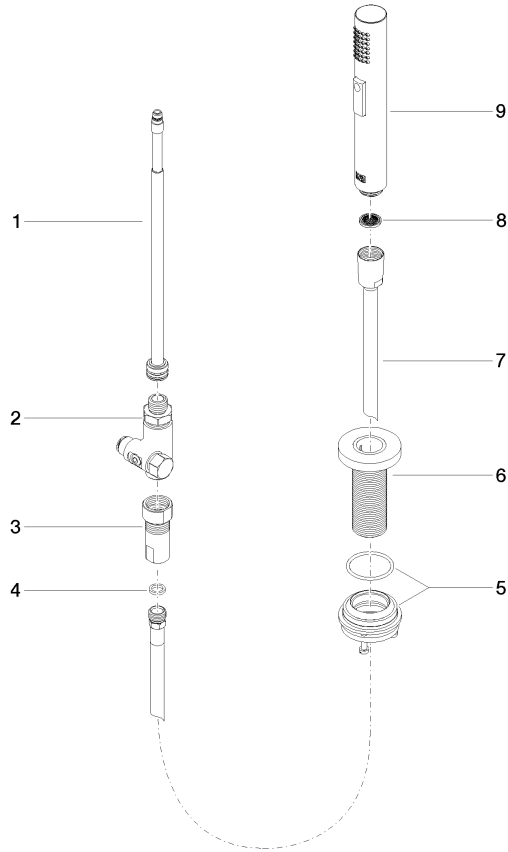

Rinsing spray set - Durabron (23kt Gold)

27 731 970

- with round rosette
- spray flow
- automatic spout/shower diverter
- height of mixer 191 mm
- hole diameter rinsing spray 32mm
- fabric braided hose 1500 mm
- sprayface with anti-scaling system
- lead-free

Rinsing spray set - Durabronz (23kt Gold)

27 731 970

mm [inches]

Flow rate chart

Codes & Standards

DIN 4109

EN 1717

ISO 3822

Ü-Zeichen

Rinsing spray set - Durabrass (23kt Gold)

27 731 970

Certificates

LGA_29

Belgaqua_24-005-2 LGA_38

Rinsing spray set - Durabronz (23kt Gold)

27 731 970

Product version from 2/1/2023

Parts for other
finishes can be found
here: [Chrome](#)

Rinsing spray set - Durabrass (23kt Gold)

27 731 970

Spare parts list

Product version from 2/1/2023

No.	Item Number	Name	Quantity used	Delivery time
	90 17 09 046 12 90	diverter	9	2